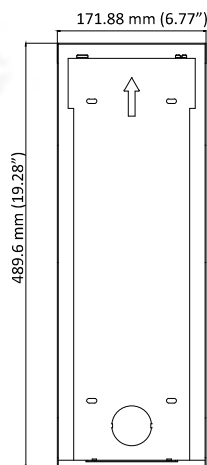

Dimension

Front View