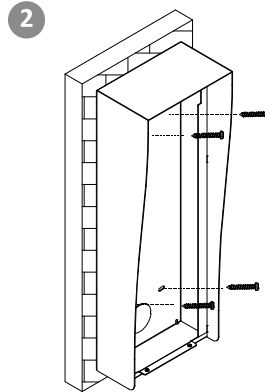

Specifications

Parameter	Model	DS-KAB10-D
Material		Stainless Steel
Working temperature		-40° C to +70° C (-40° F to 158° F)
Working humidity		10% to 90%
Dimension (L x W x H)		489.6 mm × 171.88 mm × 105.41 mm (19.28" × 6.77" × 4.15")

Dimension

Front View

Slide View

Rear View

Installation

Insert 4 expansion tubes into the wall.

Fix the protective shield on the wall with 4 screws.

Install the door station into the protective shield.