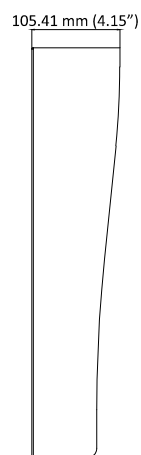

DS-KAB10-D Protective Shield

Features and Notes

- Stainless steel material
- Convenient design available for the wall mounting of the villa door station (DS-KD8102-V)
- No insulation

Available Model

DS-KAB10-D

Specifications

Parameter	Model	DS-KAB10-D
Material		Stainless Steel
Working temperature		-40° C to +70° C (-40° F to 158° F)
Working humidity		10% to 90%
Dimension (L x W x H)		489.6 mm × 171.88 mm × 105.41 mm (19.28" × 6.77" × 4.15")

Dimension

Slide View