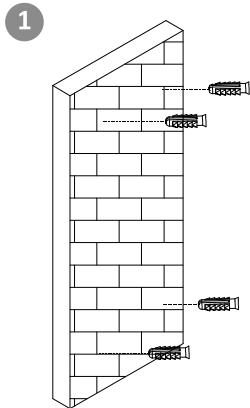

DS-KAB10-D Protective Shield

Features and Notes

- Stainless steel material
- Convenient design available for the wall mounting of the villa door station (DS-KD8102-V)
- No insulation

Available Model

DS-KAB10-D

Specifications

Parameter	Model	DS-KAB10-D
Material		Stainless Steel
Working temperature		-40° C to +70° C (-40° F to 158° F)
Working humidity		10% to 90%
Dimension (L x W x H)		489.6 mm × 171.88 mm × 105.41 mm (19.28" × 6.77" × 4.15")

Dimension

Front View

Slide View

Rear View

Installation

Insert 4 expansion tubes into the wall.

Fix the protective shield on the wall with 4 screws.

Install the door station into the protective shield.