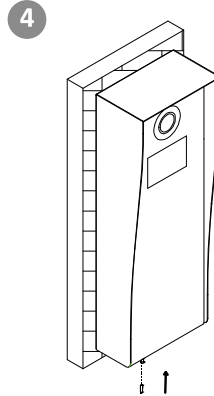

Specifications

Parameter	Model	DS-KAB10-D
Material		Stainless Steel
Working temperature		-40° C to +70° C (-40° F to 158° F)
Working humidity		10% to 90%
Dimension (L x W x H)		489.6 mm × 171.88 mm × 105.41 mm (19.28" × 6.77" × 4.15")

Dimension

Front View

Slide View

Rear View

Installation

Insert 4 expansion tubes into the wall.

Fix the protective shield on the wall with 4 screws.

Install the door station into the protective shield.