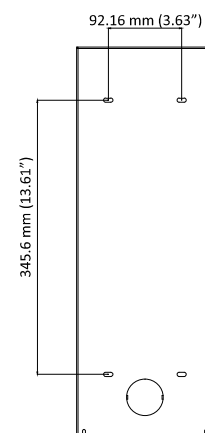

DS-KAB10-D Protective Shield

Features and Notes

- Stainless steel material
- Convenient design available for the wall mounting of the villa door station (DS-KD8102-V)
- No insulation

Available Model

DS-KAB10-D

Specifications

Parameter	Model	DS-KAB10-D
Material		Stainless Steel
Working temperature		-40° C to +70° C (-40° F to 158° F)
Working humidity		10% to 90%
Dimension (L x W x H)		489.6 mm × 171.88 mm × 105.41 mm (19.28" × 6.77" × 4.15")

Dimension

Rear View