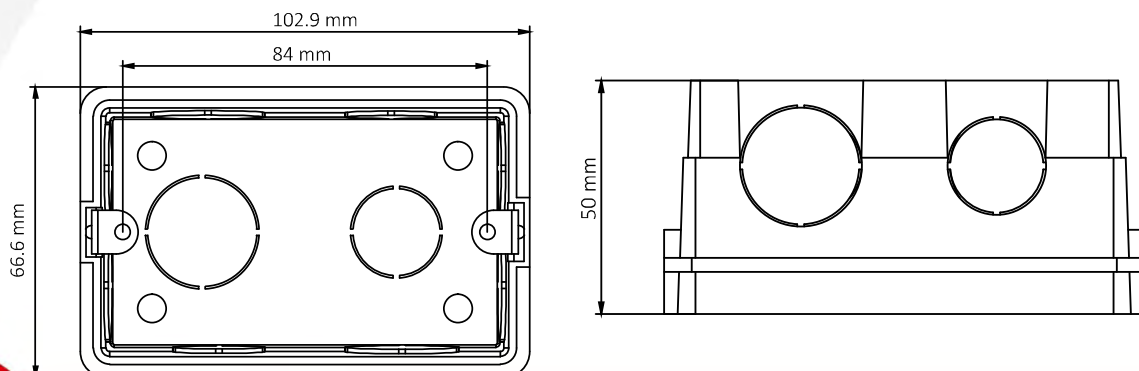

DS-KAB118 Gang Box

Features and Notes

- Convenient design available for indoor station wall mounting
- Made of the insulating material

Available Model

DS-KAB118

Specifications

Parameter	Model	DS-KAB118
Material		PVC
Color		Black
Working temperature		-5° C to +60° C (23° F to 140° F)
Working humidity		10% to 90%
Dimension (L x W x H)		102.9 mm × 66.6 mm × 50 mm (0.34" × 0.22" × 0.16")

Dimension