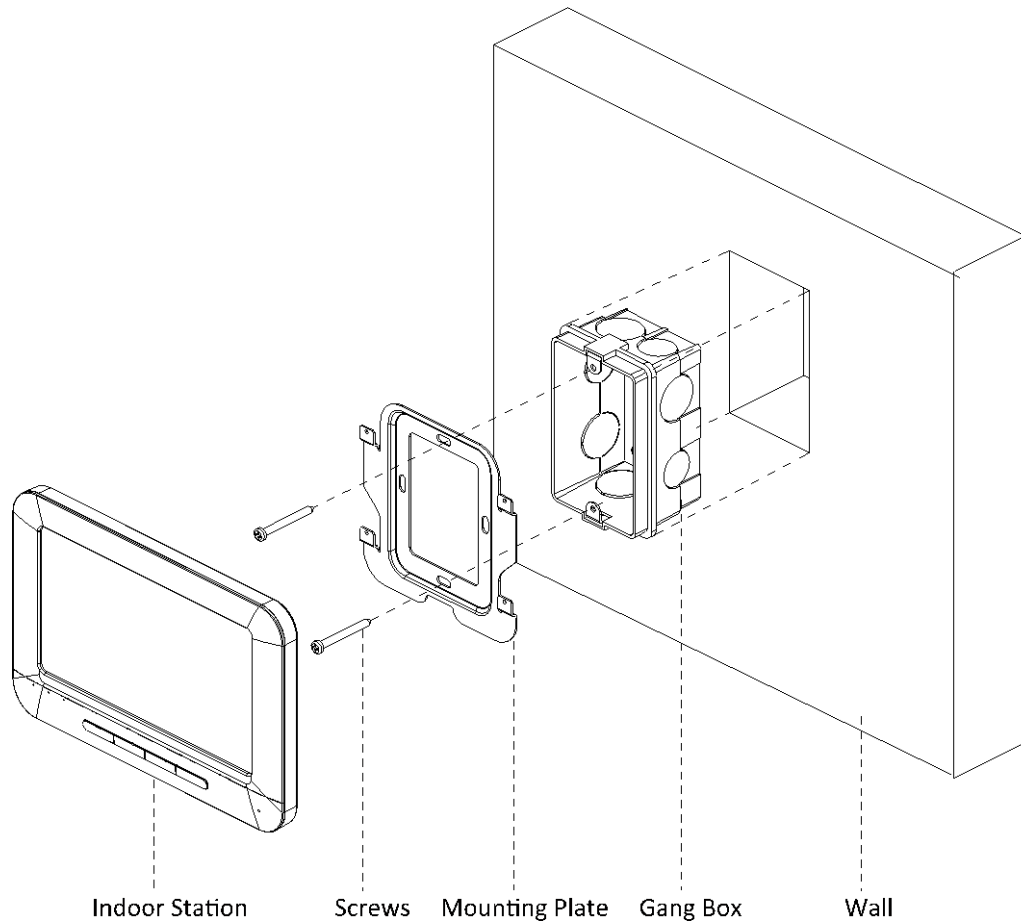

Installation