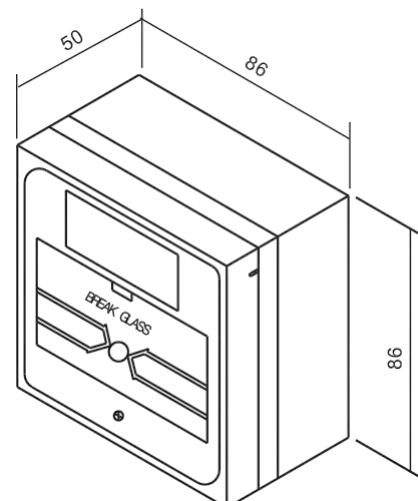

DS-K7PEB

Emergency Break Glass

MODELS

DS-K7PEB

MAIN FEATURES

- Suitable for Door: exit door, emergency door
- Material Selection: Fireproof material, sandblast finished
- Standard structure: fireproof material
- Optional Accessories: glass/ transparent cover
- Output Contact: NO/NC/COM
- Current Rating: 3A @ 36VDC Max
- Dimensions: 86(L)x86(W)x50(H)(mm)
- Color: red or green are selectable
- Operating Temperature: -10°C to +55°C (14F to 131F)
- Operating Humidity: 0% to 95% (relative humidity)
- Weight: 0.2kg

Installation and Dimension

Wiring