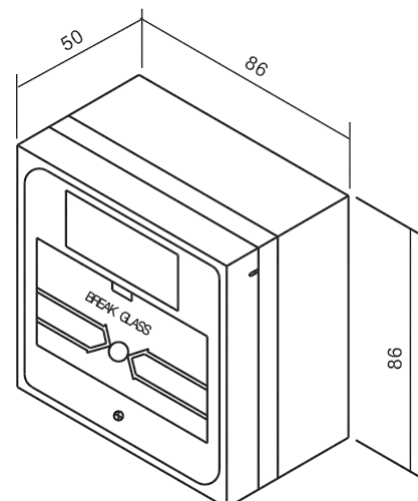

Installation and Dimension