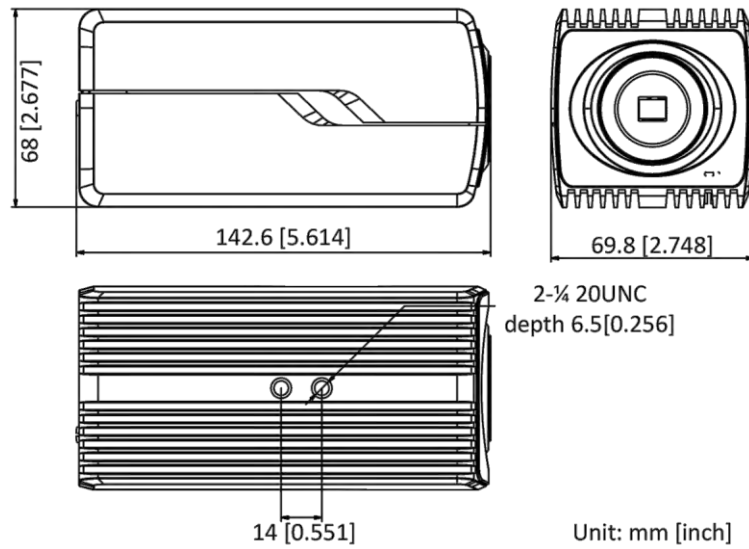

Available Model

DS-2CD5085G0, DS-2CD5085G0-AP

* -AP: Auto back focus and P-iris are supported.

Dimension

Accessory

DS-1332HZ
Indoor Housing

DS-1292ZJ
Wall Mount