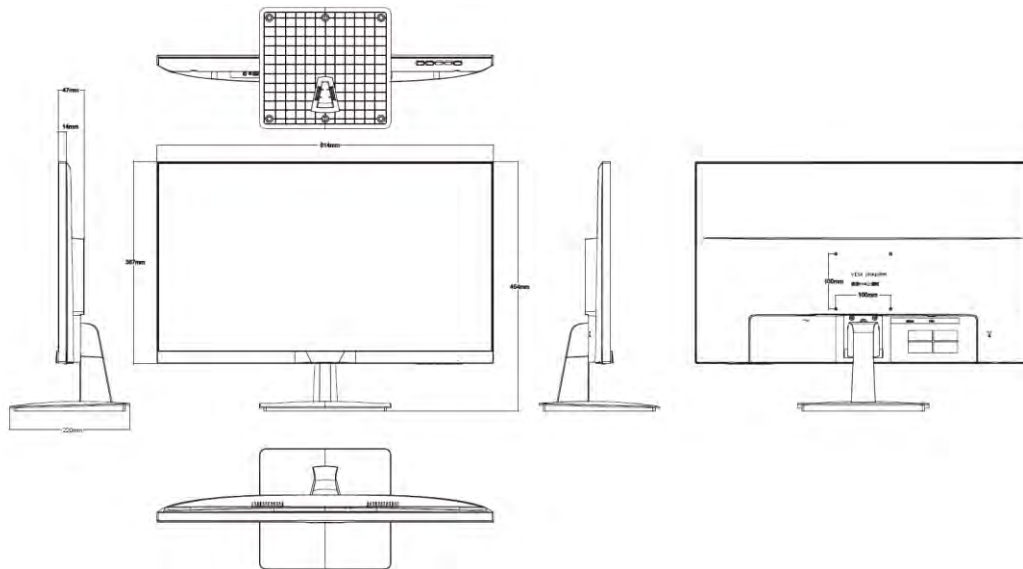

## ▪ Specification

	Model	DS-D5027FN01
<b>Display</b>	Viewing Angle	178° (H)/178° (V)
	Screen Size	27 inch
	Active Display Area	597.888 (H) mm × 336.312 (V) mm
	Backlight	LED
	Pixel Pitch	0.3114 (H) mm × 0.3114 (V) mm
	Resolution	1920 × 1080
	Brightness	300 cd/m <sup>2</sup>
	Color Depth	6 bit
	Contrast Ratio	1000:1
	Response Time	5 ms
	Color Gamut	72% NTSC
	Reliability	7 × 24 h
	Refresh Rate	75 Hz
	Haze	Haze 25%, 3H
<b>Interface</b>	Video & Audio Input	HDMI × 1, VGA × 1
<b>Power</b>	Power Supply	100 to 240 VAC, 50/60 Hz
	Power Consumption	≤ 30 W
	Standby Consumption	≤ 0.5 W
<b>Working Environment</b>	Working Temperature	0 °C to 40 °C (32 °F to 104 °F)
	Working Humidity	10% to 85% RH (without condensation)
	Storage Temperature	-20 °C to 60 °C (-4 °F to 140 °F)
	Storage Humidity	5% to 95% RH (without condensation)
<b>General</b>	Casing Material	Plastic
	VESA	100 mm × 100 mm, M4 × 12
	Product Dimensions (W × H × D)	With base: 614 (W) mm × 454 (H) mm × 220 (D) mm (24.173" × 17.874" × 8.661") Without base: 614 (W) mm × 367 (H) mm × 46 (D) mm (24.173" × 14.449" × 1.811")
	Package Dimensions (W × H × D)	675 (W) mm × 547 (H) mm × 136 (D) mm (26.575" × 21.535" × 5.354")
	Net Weight	4.056 kg
	Gross Weight	5.624 kg
	Packing List	Power cord × 1, Certificate × 1, Warranty Card × 1, VGA Cable × 1
	Remarks	*The base is included by default. *The product appearance and parameters in this specification may vary from your actual device. Please consult our local sales staff for further information.
	Bezel Width	Top: 2 mm, bottom: 20 mm, left: 2 mm, right: 2 mm

**VGA**

▪ **Available Model**

DS-D5027FN01

▪ **Dimension**

- **Accessory**
- **Optional**

**DS-DM1940W  
Wall-mounted  
Bracket**

**Headquarters**

No.555 Qianmo Road, Binjiang District,  
Hangzhou 310051, China  
T +86-571-8807-5998  
www.hikvision.com