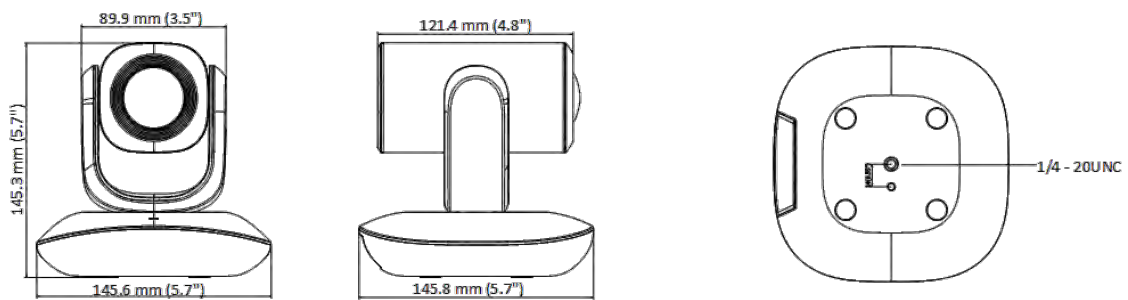

Power	12 VDC $\pm$ 5%, max. 8.4 W
Package Dimension	365 mm $\times$ 210 mm $\times$ 183 mm (14.37" $\times$ 8.27" $\times$ 7.2")
With Package Weight	Approx. 2400 g (5.29 lb.)
Color	Space gray

▪ Available Model

DS-UVC-P12

DS-U102(India Prama)

▪ Dimension