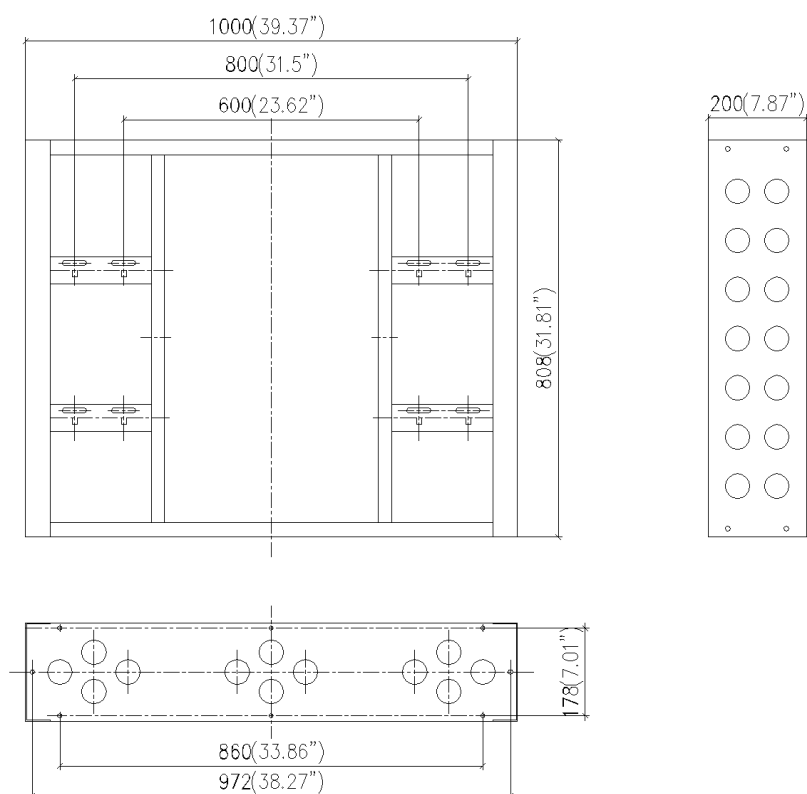

DS-DN65B1M/F
LCD Display Modular Bracket

- Suitable for 65" LCD models
- Solid steel structure, preventing screen bending or twisting
- Cold-rolled steel plate (SPCC)
- Simple and elegant in design

▪ Specification

Model		DS-DN65B1M/F
General	VESA	800 (H) mm × 600 (V) mm
	Package Dimensions (W × H × D)	1120 (W) mm × 930 (H) mm × 320 (D) mm (44.09" × 36.61" × 12.60")
	Dimension (W × H × D)	1000 mm × 808 mm × 200 mm (39.37" × 31.81" × 7.87")
	Gross Weight	30Kg (66.19 lb)
Default Parameters	Color	Black
	Material	Cold-rolled steel plate (SPCC)
	Surface Treatment	Electrostatic spraying

▪ Available Model

DS-DN65B1M/F

▪ Dimension

Unit: mm

Headquarters

No.555 Qianmo Road, Binjiang District,
Hangzhou 310051, China
T +86-571-8807-5998
www.hikvision.com

Follow us on social media to get the latest product and solution information.