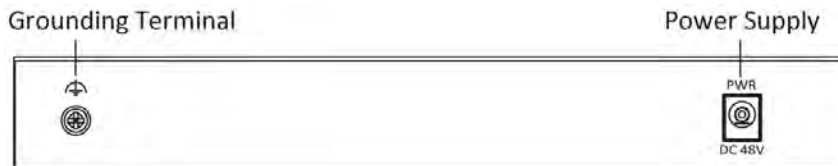

Available Model

DS-3E1510P-EI