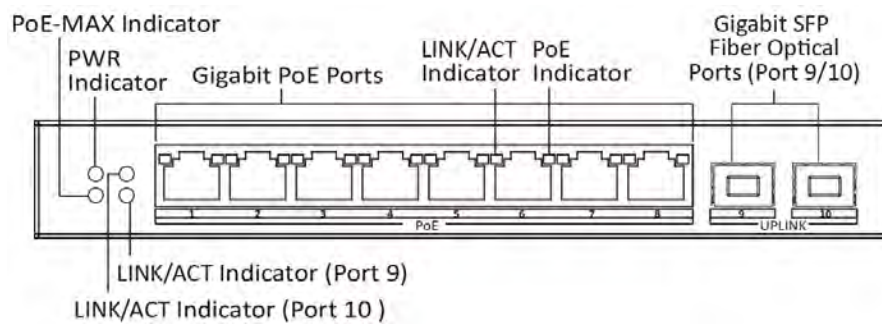

Model	DS-3E1510P-EI	
Approval	EMC	FCC (47 CFR Part 15, Subpart B); CE-EMC (EN 55032: 2015, EN 61000-3-2: 2014, EN 61000-3-3: 2013, EN 55024: 2010 +A1: 2015); RCM (AS/NZS CISPR 32: 2015); IC (ICES-003: Issue 6, 2016)
	Safety	UL (UL 60950-1); CB (IEC 60950-1:2005 + Am 1:2009 + Am 2:2013); CE-LVD (EN 60950-1:2005 + Am 1:2009 + Am 2:2013)
	Chemistry	CE-RoHS (2011/65/EU); WEEE (2012/19/EU); Reach (Regulation (EC) No 1907/2006)

Physical Interface

Front panel:

Rear panel: