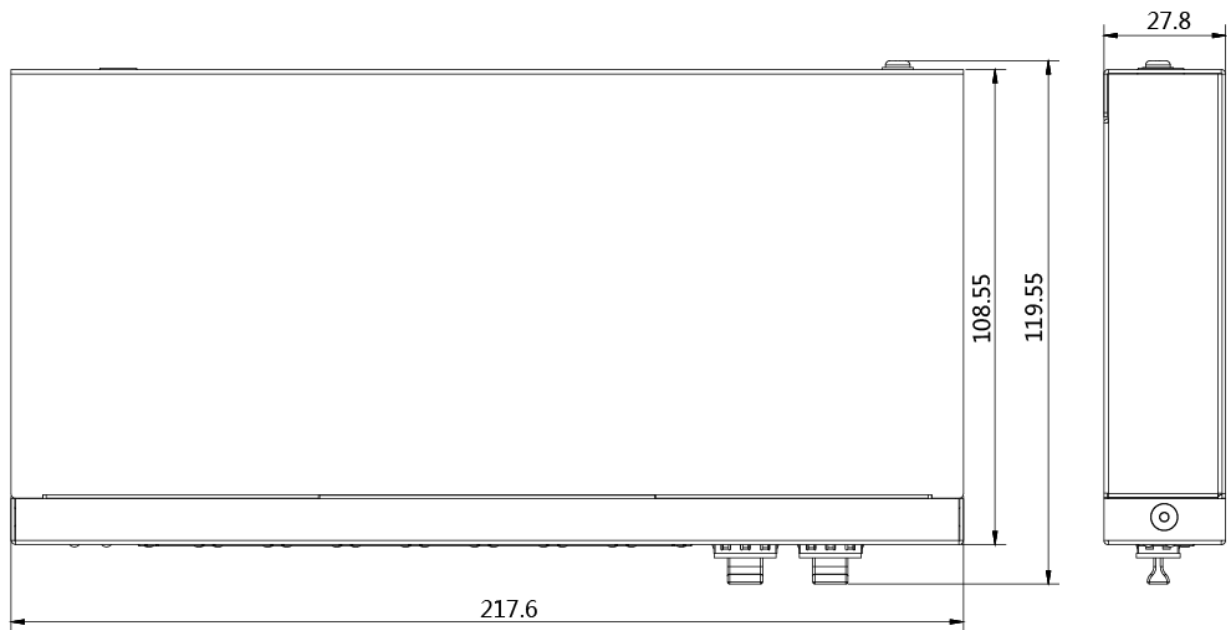

Physical Interface

Front panel:

Rear panel:

Available Model

DS-3E1510P-EI

Dimension (unit: mm)

Typical Application

Distributed by