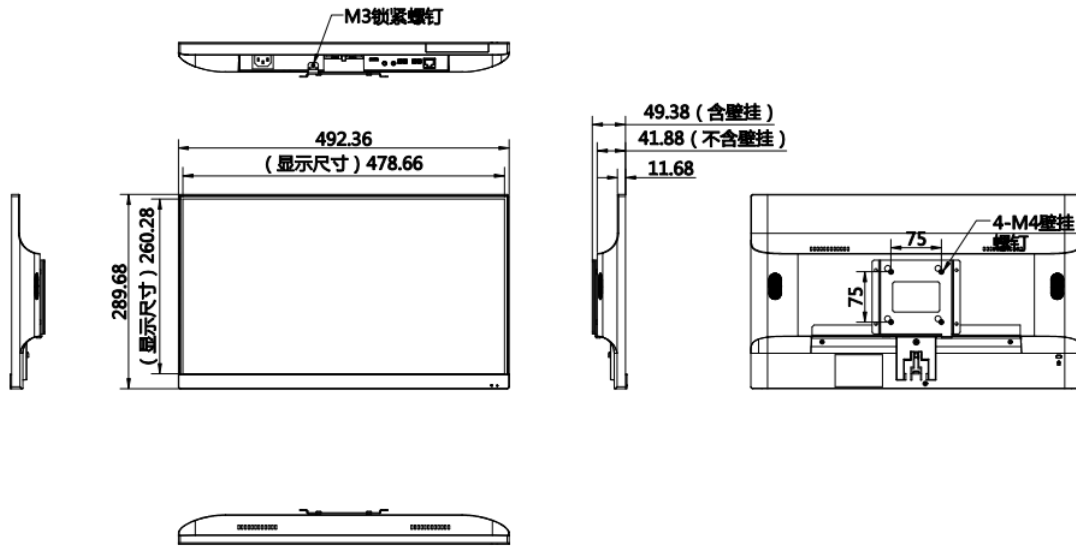

Dimension

Distributed by

Headquarters

No.555 Qianmo Road, Binjiang District,
Hangzhou 310051, China
T +86-571-8807-5998
overseasbusiness@hikvision.com

Hikvision USA
T +1-909-895-0400
sales.usa@hikvision.com

Hikvision Australia
T +61-2-8599-4233
salesau@hikvision.com

Hikvision India
T +91-22-28469900
sales@pramahikvision.com

Hikvision Canada
T +1-866-200-6690
sales.canada@hikvision.com

Hikvision Thailand
T +662-275-9949
sales.thailand@hikvision.com

Hikvision Europe
T +31-23-5542770
sales.eu@hikvision.com

Hikvision Italy
T +39-0438-6902
info.it@hikvision.com

Hikvision Brazil
T +55 11 3318-0050
Latam.support@hikvision.com

Hikvision Turkey
T +90 [216]521 7070- 7074
sales.tr@hikvision.com

Hikvision Malaysia
T +601-7652-2413
sales.my@hikvision.com

Hikvision UK & Ireland
T +01628-902140
sales.uk@hikvision.com

Hikvision South Africa
Tel: +27 (10) 0351172
sale.africa@hikvision.com

Hikvision France
T +33(0)1-85-330-450
info.fr@hikvision.com

Hikvision Kazakhstan
T +7-727-9730667
nikia.panfilov@hikvision.ru

Hikvision Vietnam
T +84-974270888
sales.vt@hikvision.com

Hikvision UAE
T +971-4-4432090
salesme@hikvision.com

Hikvision Singapore
T +65-6684-4718
sg@hikvision.com

Hikvision Spain
T +34-91-737-16-55
info.es@hikvision.com

Hikvision Tashkent
T +99-87-1238-9438
uzb@hikvision.ru

Hikvision Hong Kong
T +852-2151-1761
info.hk@hikvision.com

Hikvision Russia
T +7-495-669-67-99
saleru@hikvision.com

Hikvision Korea
T +82-(0)31-731-8817
sales.korea@hikvision.com

Hikvision Poland
T +48-22-460-01-50
info.pl@hikvision.com

Hikvision Indonesia
T +62-21-2933759
Sales.Indonesia@hikvision.com

Hikvision Colombia
sales.colombia@hikvision.com