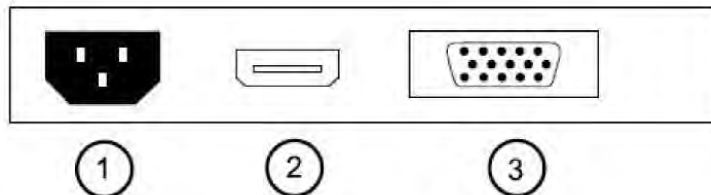

Physical Interfaces

NO.	Description
1	AC INPUT
2	HDMI INPUT
3	VGA INPUT

Available Models

DS-D5024FN/EU