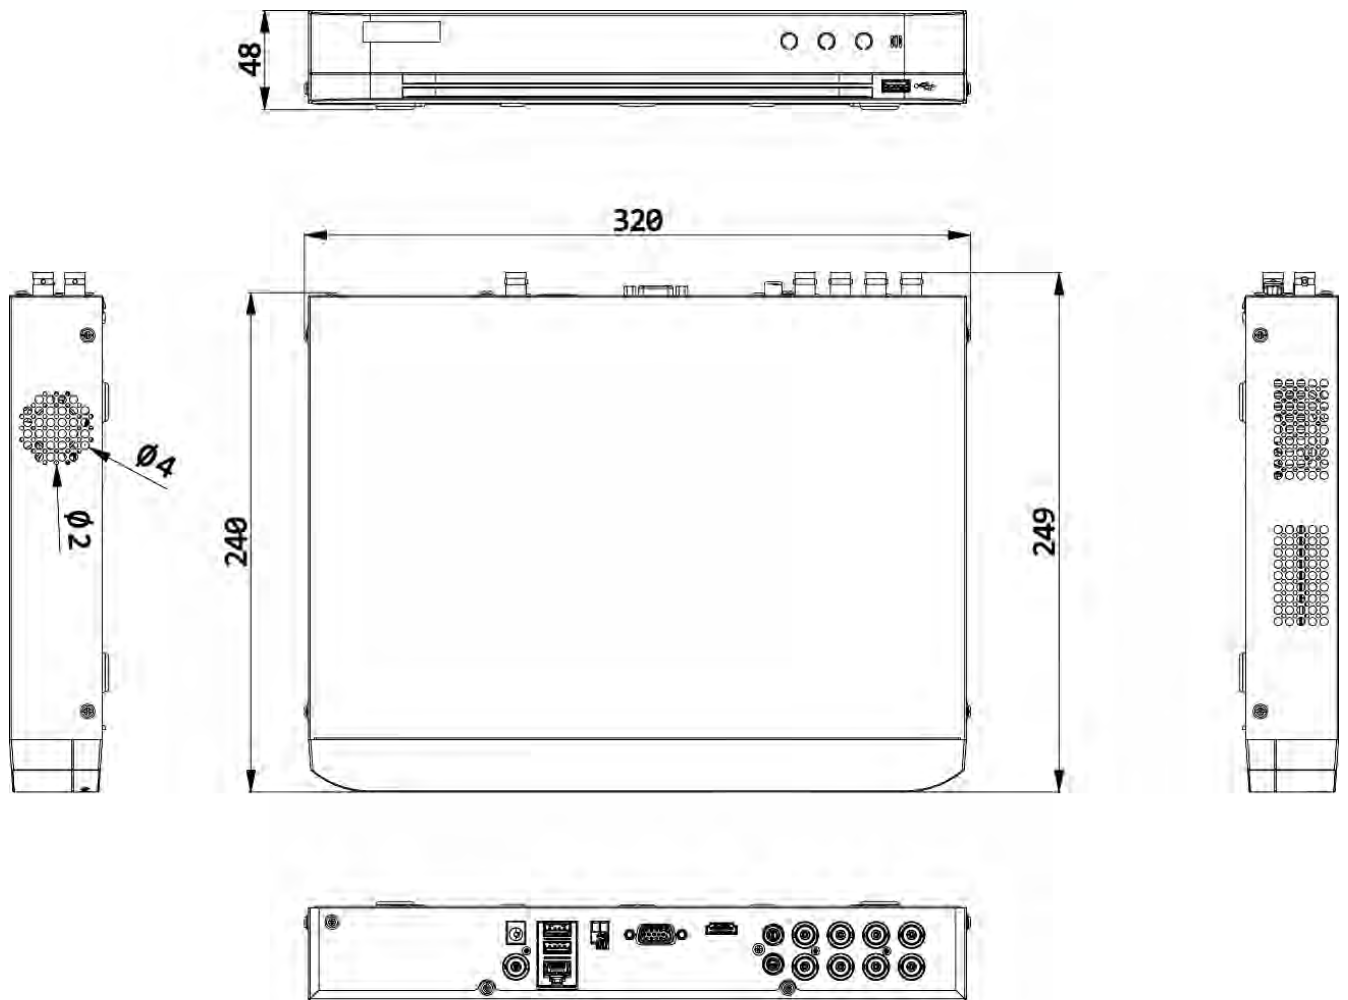

Consumption	≤ 24 W
Working Temperature	-10 °C to 55 °C (14 °F to 131 °F)
Working Humidity	10% to 90%
Dimension (W × D × H)	320 × 240 × 48 mm (12.6 × 9.4 × 1.9 inch)
Weight	≤ 2 kg (4.4 lb)

Dimension

scale/1:1;Unit/mm

Physical Interface

No.	Description	No.	Description
1	Video in	6	LAN network interface and USB interface
2	Audio out	7	12 VDC power input
3	HDMI interface	8	GND
4	VGA interface	9	Audio in
5	RS-485 interface	10	Video out