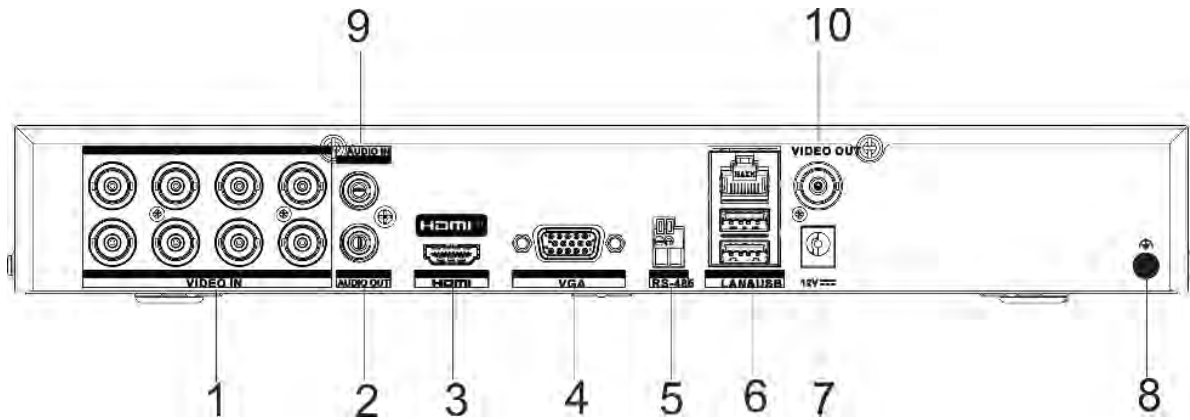

Physical Interface

No.	Description	No.	Description
1	Video in	6	LAN network interface and USB interface
2	Audio out	7	12 VDC power input
3	HDMI interface	8	GND
4	VGA interface	9	Audio in
5	RS-485 interface	10	Video out

Available Model

iDS-7208HUHI-M1/X

Headquarters

No.555 Qianmo Road, Binjiang District,
Hangzhou 310051, China
T +86-571-8807-5998
www.hikvision.com

Follow us on social media to get the latest product and solution information.