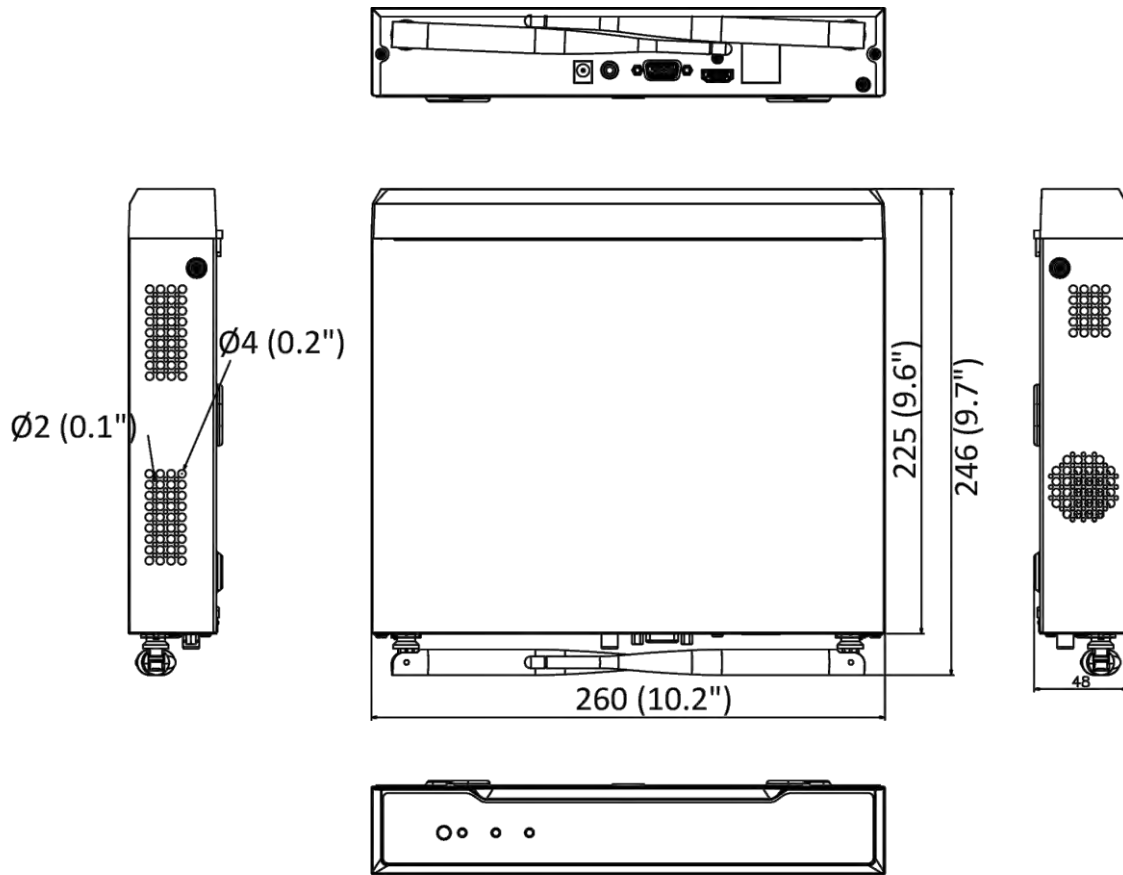

Weight	Approx. 350 g (0.8 lb.)
Others	
Camera Case Type	Bullet
Min. Illumination	Color: 0.005 Lux @ (F1.6, AGC ON), B/W: 0 Lux with IR
Shutter Speed	1/3 s to 1/100,000 s
Day & Night	IR cut filter
WDR	Digital WDR
Angle Adjustment	Pan: 0° to 360°, tilt: 0° to 90°, rotate: 0° to 360°
Protection Level	IP66
Material	Base: Metal, front cover: Metal, back cover: Plastic
Wi-Fi Support	Yes
NVR	
Video and Audio	
IP Video Input	8-ch
Incoming/Outgoing Bandwidth	50 Mbps/40 Mbps
HDMI/VGA Output	1-ch, resolution: 1920 × 1080/60Hz, 1280 × 1024/60Hz, 1280 × 720/60Hz, 1024 × 768/60Hz HDMI/VGA simultaneous output
Audio Output	1-ch, RCA (linear, 1 KΩ)
Decoding	
Video Resolution	4MP/3MP/1080p/UXGA/720p/VGA/4CIF/DCIF/ 2CIF/CIF/QCIF
Synchronous Playback	8-ch
Capability	4-ch@4 MP (12 fps)/4-ch@1080p (25 fps)
Network	
Network Interface	1, RJ-45 10/100 Mbps self-adaptive Ethernet interface
Network Protocol	IPv6, UPnP™, NTP, SADP, DHCP
Remote Connection	16
Wi-Fi	
Frequency Band	2.4 GHz
Antenna Structure	2 × 2MIMO
Transmission Speed	144 Mbps
Transmission Standard	IEEE 802.11b/g/n
Auxiliary Interface	
SATA	1
Capacity	Up to 6 TB capacity for each disk
USB Interface	Rear panel: 2 × USB 2.0
General	
Power Supply	12 VDC, 1.6 A
Consumption (without HDD and PoE off)	≤ 10 W
Working Temperature	-10 °C to 55 °C (14 °F to 131 °F)
Working Humidity	10% to 90%
Dimension (W × D × H)	265 × 246 × 48 mm (10.4" × 9.7" × 1.9")
Weight (without hard disk)	≤ 1.6 kg (without HDD, 3.5 lb.)

▪ Physical Interface

No.	Description	No.	Description
1	Antenna Interface	5	HDMI Interface
2	Power Supply	6	USB Interface
3	Audio Interface	7	LAN Network Interface
4	VGA Interface	8	Ground

▪ Available Model

NK844W0H-1T(E)

▪ Dimension

Unit: mm (inch)

Unit: mm (inch)

- Accessory
- Optional

DS-1280ZJ-XS
Junction box

**Headquarters**

No.555 Qianmo Road, Binjiang District,
Hangzhou 310051, China
T +86-571-8807-5998
www.hikvision.com