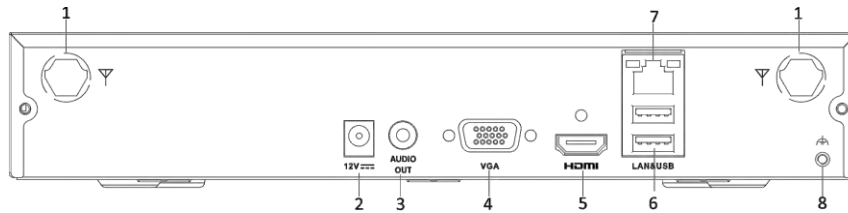

Kit	
Accessories	Power adaptor: 4 × IPC power adaptors, 1 × NVR power adaptor Ethernet cable: RJ45, Cat5e UTP, 1 m.
Hard Drive	-1T:Pre-installed 1 TB HDD
Certification	CE
Weight (with package)	≤ 7 kg (15.4 lb.)

▪ Physical Interface

No.	Description	No.	Description
1	Antenna Interface	5	HDMI Interface
2	Power Supply	6	USB Interface
3	Audio Interface	7	LAN Network Interface
4	VGA Interface	8	Ground

▪ Available Model

NK844W0H-1T(E)