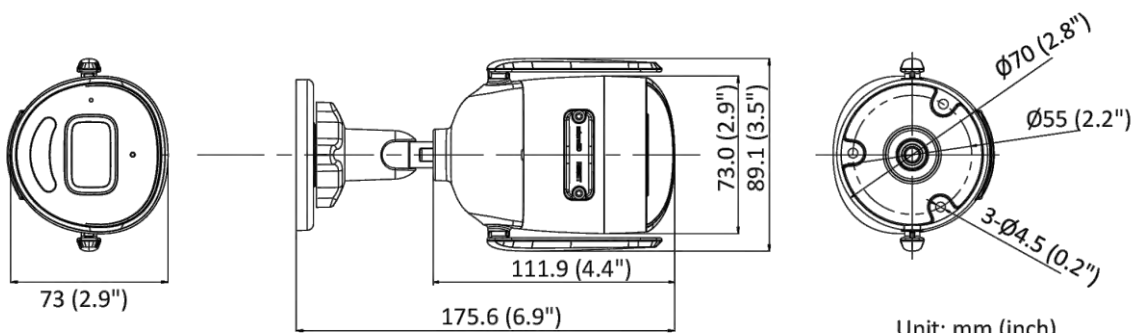

Weight	Approx. 350 g (0.8 lb.)
Others	
Camera Case Type	Bullet
Min. Illumination	Color: 0.005 Lux @ (F1.6, AGC ON), B/W: 0 Lux with IR
Shutter Speed	1/3 s to 1/100,000 s
Day & Night	IR cut filter
WDR	Digital WDR
Angle Adjustment	Pan: 0° to 360°, tilt: 0° to 90°, rotate: 0° to 360°
Protection Level	IP66
Material	Base: Metal, front cover: Metal, back cover: Plastic
Wi-Fi Support	Yes
NVR	
Video and Audio	
IP Video Input	8-ch
Incoming/Outgoing Bandwidth	50 Mbps/40 Mbps
HDMI/VGA Output	1-ch, resolution: 1920 × 1080/60Hz, 1280 × 1024/60Hz, 1280 × 720/60Hz, 1024 × 768/60Hz HDMI/VGA simultaneous output
Audio Output	1-ch, RCA (linear, 1 KΩ)
Decoding	
Video Resolution	4MP/3MP/1080p/UXGA/720p/VGA/4CIF/DCIF/ 2CIF/CIF/QCIF
Synchronous Playback	8-ch
Capability	4-ch@4 MP (12 fps)/4-ch@1080p (25 fps)
Network	
Network Interface	1, RJ-45 10/100 Mbps self-adaptive Ethernet interface
Network Protocol	IPv6, UPnP™, NTP, SADP, DHCP
Remote Connection	16
Wi-Fi	
Frequency Band	2.4 GHz
Antenna Structure	2 × 2MIMO
Transmission Speed	144 Mbps
Transmission Standard	IEEE 802.11b/g/n
Auxiliary Interface	
SATA	1
Capacity	Up to 6 TB capacity for each disk
USB Interface	Rear panel: 2 × USB 2.0
General	
Power Supply	12 VDC, 1.6 A
Consumption (without HDD and PoE off)	≤ 10 W
Working Temperature	-10 °C to 55 °C (14 °F to 131 °F)
Working Humidity	10% to 90%
Dimension (W × D × H)	265 × 246 × 48 mm (10.4" × 9.7" × 1.9")
Weight (without hard disk)	≤ 1.6 kg (without HDD, 3.5 lb.)

▪ Physical Interface

No.	Description	No.	Description
1	Antenna Interface	5	HDMI Interface
2	Power Supply	6	USB Interface
3	Audio Interface	7	LAN Network Interface
4	VGA Interface	8	Ground

▪ Available Model

NK844W0H-1T(E)

▪ Dimension

Unit: mm (inch)

Unit: mm (inch)

- Accessory
- Optional

DS-1280ZJ-XS
Junction box

**Headquarters**

No.555 Qianmo Road, Binjiang District,
Hangzhou 310051, China
T +86-571-8807-5998
www.hikvision.com