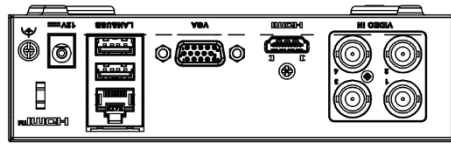

scale/1:1;Unit/mm