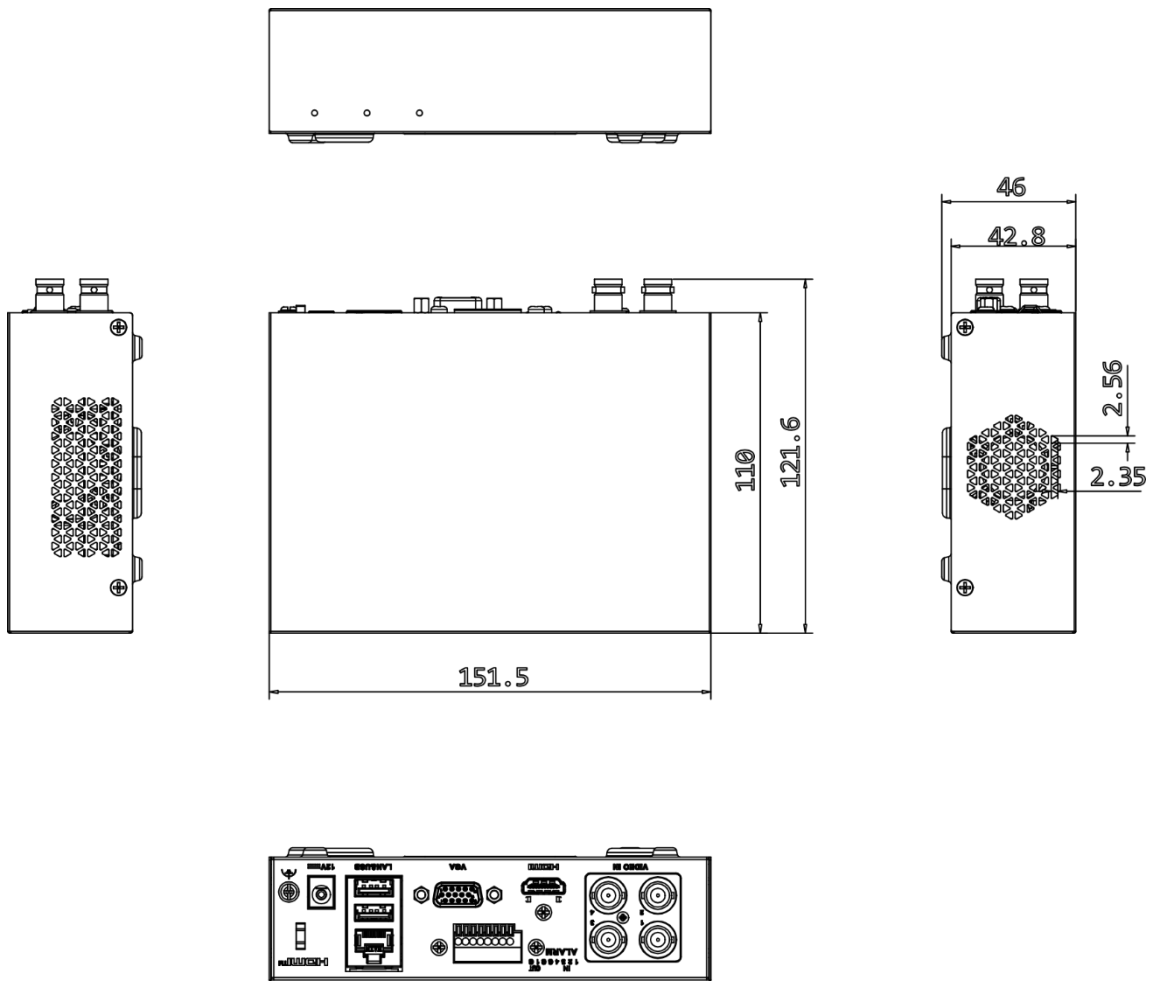

Consumption	≤ 5.4 W (with eSSD)
Working Temperature	-10 °C to 45 °C (14 °F to 113 °F)
Working Humidity	10% to 90%
Dimension (W × D × H)	151 × 121 × 46 mm (5.94 × 4.76 × 1.81 inch)
Weight	≤ 0.5 kg (with eSSD, 1.1 lb.)

Dimension

scale/1:1;Unit/mm

scale/1:1;Unit/mm

Physical Interface

No.	Description	No.	Description
1	Video and coaxial audio in	5	LAN network interface and USB interface
2	HDMI interface	6	Power supply
3	Alarm in and out	7	GND
4	VGA interface		