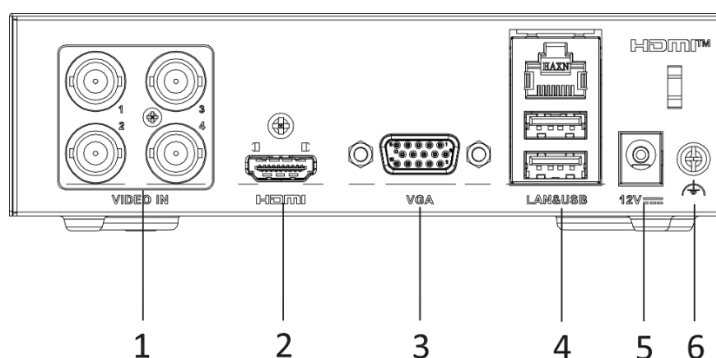

Consumption	≤ 5.4 W (with eSSD)
Working Temperature	-10 °C to 45 °C (14 °F to 113 °F)
Working Humidity	10% to 90%
Dimension (W × D × H)	151 × 121 × 46 mm (5.94 × 4.76 × 1.81 inch)
Weight	≤ 0.5 kg (with eSSD, 1.1 lb.)

Dimension

scale/1:1;Unit/mm

scale/1:1;Unit/mm

Physical Interface

No.	Description	No.	Description
1	Video and coaxial audio in	5	LAN network interface and USB interface
2	HDMI interface	6	Power supply
3	Alarm in and out	7	GND
4	VGA interface		

No.	Description	No.	Description
1	Video and coaxial audio in	4	LAN network interface and USB interface
2	HDMI interface	5	Power supply
3	VGA interface	6	GND

Available Model

iDS-E04HQHI-XD

iDS-E04HQHI-XD/报警 4/1