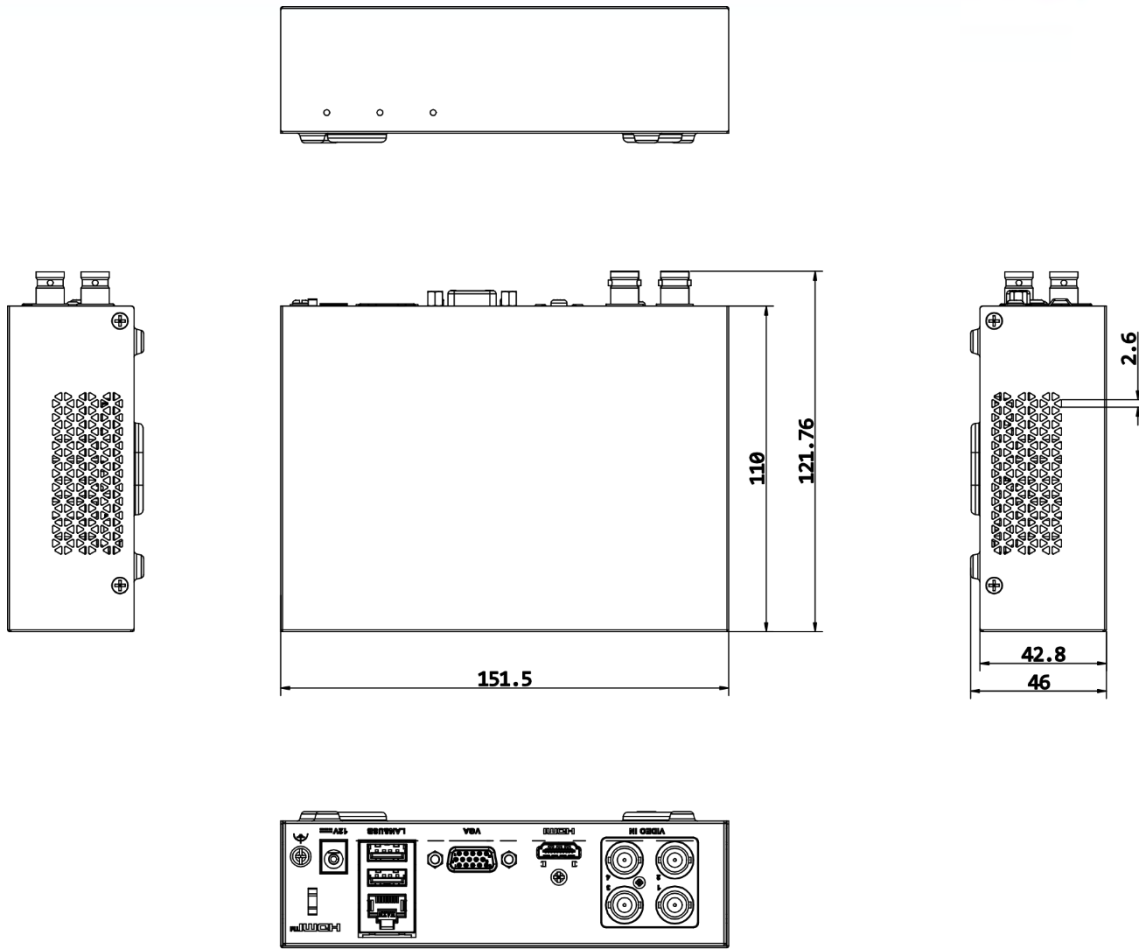

Consumption	≤ 5.4 W (with eSSD)
Working Temperature	-10 °C to 45 °C (14 °F to 113 °F)
Working Humidity	10% to 90%
Dimension (W × D × H)	151 × 121 × 46 mm (5.94 × 4.76 × 1.81 inch)
Weight	≤ 0.5 kg (with eSSD, 1.1 lb.)

Dimension

scale/1:1;Unit/mm

scale/1:1;Unit/mm

Physical Interface

No.	Description	No.	Description
1	Video and coaxial audio in	5	LAN network interface and USB interface
2	HDMI interface	6	Power supply
3	Alarm in and out	7	GND
4	VGA interface		