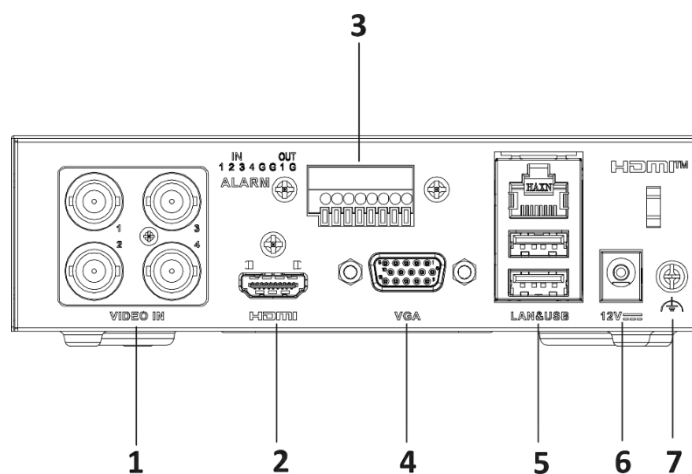

Dimension

scale/1:1;Unit/mm

scale/1:1;Unit/mm

Physical Interface

No.	Description	No.	Description
1	Video and coaxial audio in	5	LAN network interface and USB interface
2	HDMI interface	6	Power supply
3	Alarm in and out	7	GND
4	VGA interface		

No.	Description	No.	Description
1	Video and coaxial audio in	4	LAN network interface and USB interface
2	HDMI interface	5	Power supply
3	VGA interface	6	GND

Available Model

iDS-E04HQHI-XD

iDS-E04HQHI-XD/报警 4/1