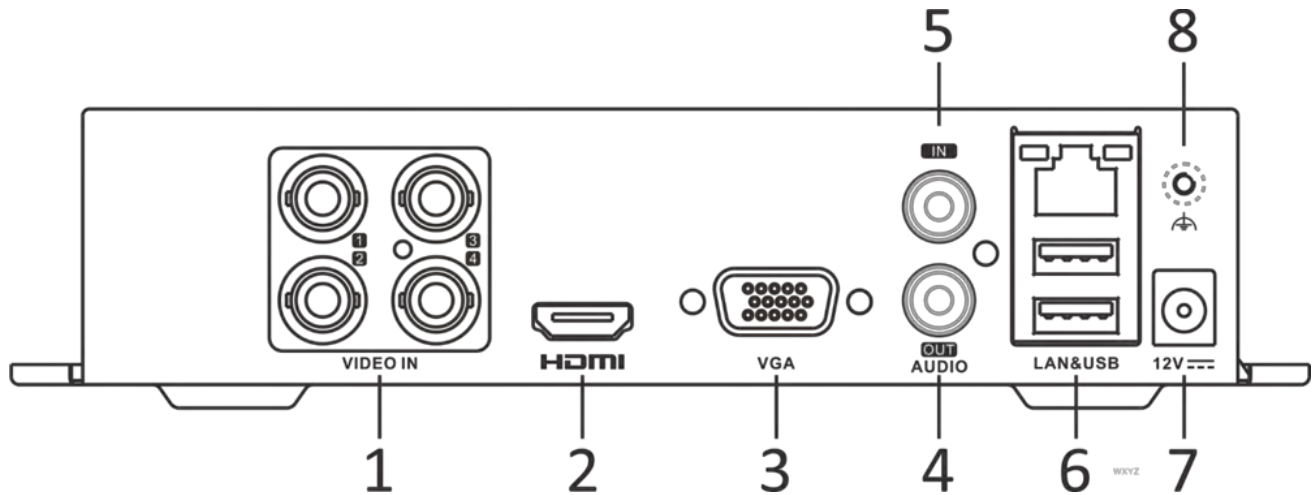

Video and Audio	
IP Video Input	1-ch (up to 5-ch) Enhanced IP mode on: 2-ch (up to 6-ch), each up to 4 Mbps Up to 6 MP resolution Support H.265+/H.265/H.264+/H.264 IP cameras
Analog Video Input	4-ch BNC interface (1.0 Vp-p, 75 Ω), supporting coaxitron connection
HDTVl Input	3K(2960 × 1665)@20 fps, 5 MP(2560 × 1944)@20 fps, 4 MP(2560 × 1440)@30 fps, 4 MP(2560 × 1440)@25 fps, 1080p@30 fps, 1080p@25 fps, 720p@30 fps, 720p@25 fps
AHD Input	5 MP(2592 × 1944)@20 fps, 4 MP(2560 × 1440)@30 fps, 4 MP(2560 × 1440)@25 fps, 1080p@30 fps, 1080p@25 fps, 720p@30 fps, 720p@25 fps
HDCVl Input	5 MP(2592 × 1944)@20 fps, 4 MP(2560 × 1440)@30 fps, 4 MP(2560 × 1440)@25 fps, 1080p@30 fps, 1080p@25 fps, 720p@30 fps, 720p@25 fps
CVBS Input	Support
HDMI Output	1-ch, 1920 × 1080/60Hz, 1280 × 1024/60Hz, 1280 × 720/60Hz
VGA Output	1-ch, 1920 × 1080/60Hz, 1280 × 1024/60Hz, 1280 × 720/60Hz
Video Output Mode	HDMI/VGA simultaneous output
Audio Input	1-ch, RCA (2.0 Vp-p, 1 KΩ) 4-ch via coaxial cable
Audio Output	1-ch, RCA (Linear, 1 KΩ)
Two-Way Audio	1-ch, RCA (2.0 Vp-p, 1 KΩ) (using the first audio input)
Synchronous Playback	4-ch
Network	
Total Bandwidth	72 Mbps
Remote Connection	32
Network Protocol	TCP/IP, PPPoE, DHCP, Hik-Connect, DNS, DDNS, NTP, SADP, NFS, iSCSI, UPnP™, HTTPS, ONVIF
Network Interface	1, RJ45 10/100 Mbps self-adaptive Ethernet interface
Wi-Fi	Connectable to Wi-Fi network by Wi-Fi dongle through USB interface
Auxiliary Interface	
SATA	1 SATA interface
Capacity	Up to 10 TB capacity for each disk
Alarm In/Out	N/A
USB Interface	Real panel: 2 × USB 2.0

Dimension

scale/1:1;Unit/mm

Physical Interface

No.	Description	No.	Description
1	Video and coaxial audio in	5	AUDIO IN, RCA connector
2	HDMI interface	6	LAN network interface and USB interface
3	VGA interface	7	12 VDC power input
4	AUDIO OUT, RCA connector	8	GND