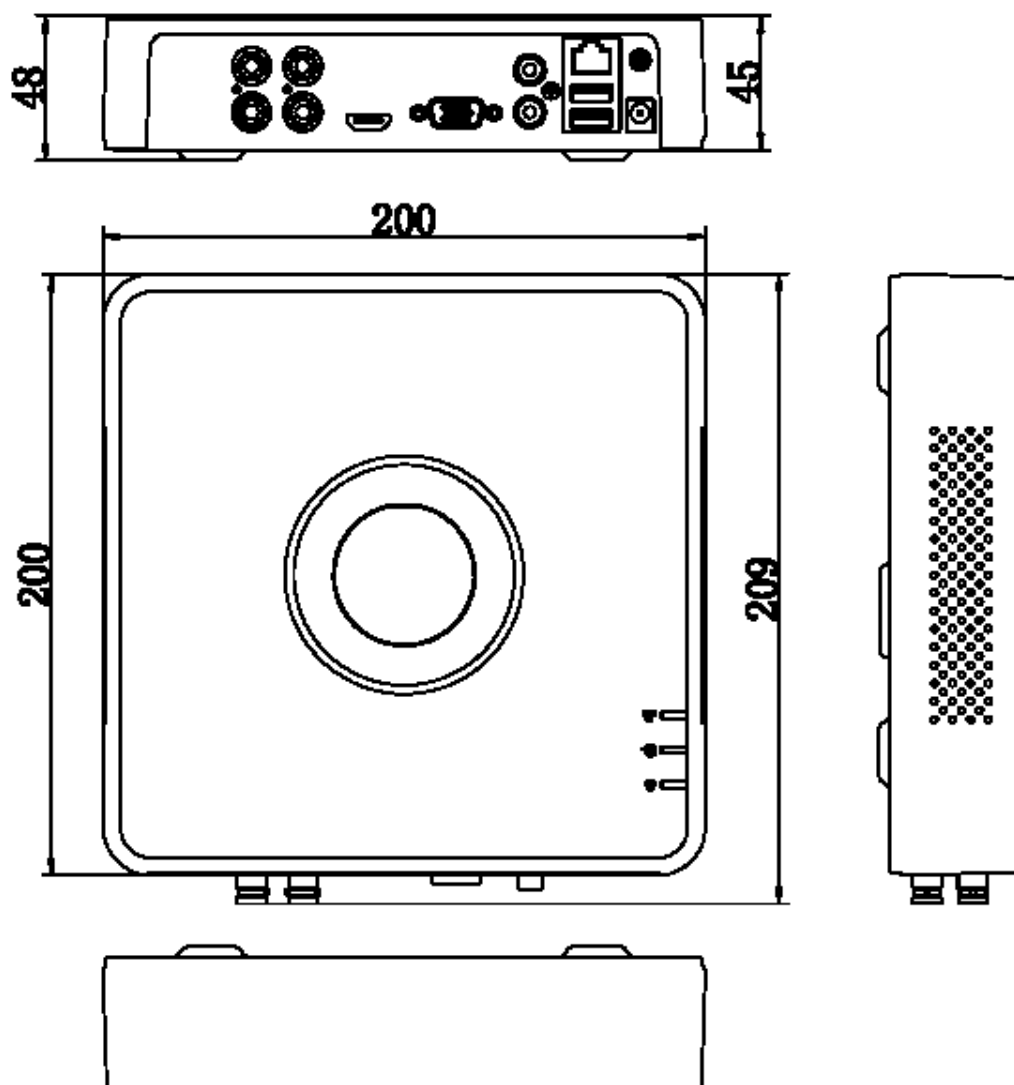

Video and Audio	
IP Video Input	1-ch (up to 5-ch) Enhanced IP mode on: 2-ch (up to 6-ch), each up to 4 Mbps Up to 6 MP resolution Support H.265+/H.265/H.264+/H.264 IP cameras
Analog Video Input	4-ch BNC interface (1.0 Vp-p, 75 Ω), supporting coaxitron connection
HDTVl Input	3K(2960 × 1665)@20 fps, 5 MP(2560 × 1944)@20 fps, 4 MP(2560 × 1440)@30 fps, 4 MP(2560 × 1440)@25 fps, 1080p@30 fps, 1080p@25 fps, 720p@30 fps, 720p@25 fps
AHD Input	5 MP(2592 × 1944)@20 fps, 4 MP(2560 × 1440)@30 fps, 4 MP(2560 × 1440)@25 fps, 1080p@30 fps, 1080p@25 fps, 720p@30 fps, 720p@25 fps
HDCVl Input	5 MP(2592 × 1944)@20 fps, 4 MP(2560 × 1440)@30 fps, 4 MP(2560 × 1440)@25 fps, 1080p@30 fps, 1080p@25 fps, 720p@30 fps, 720p@25 fps
CVBS Input	Support
HDMI Output	1-ch, 1920 × 1080/60Hz, 1280 × 1024/60Hz, 1280 × 720/60Hz
VGA Output	1-ch, 1920 × 1080/60Hz, 1280 × 1024/60Hz, 1280 × 720/60Hz
Video Output Mode	HDMI/VGA simultaneous output
Audio Input	1-ch, RCA (2.0 Vp-p, 1 KΩ) 4-ch via coaxial cable
Audio Output	1-ch, RCA (Linear, 1 KΩ)
Two-Way Audio	1-ch, RCA (2.0 Vp-p, 1 KΩ) (using the first audio input)
Synchronous Playback	4-ch
Network	
Total Bandwidth	72 Mbps
Remote Connection	32
Network Protocol	TCP/IP, PPPoE, DHCP, Hik-Connect, DNS, DDNS, NTP, SADP, NFS, iSCSI, UPnP™, HTTPS, ONVIF
Network Interface	1, RJ45 10/100 Mbps self-adaptive Ethernet interface
Wi-Fi	Connectable to Wi-Fi network by Wi-Fi dongle through USB interface
Auxiliary Interface	
SATA	1 SATA interface
Capacity	Up to 10 TB capacity for each disk
Alarm In/Out	N/A
USB Interface	Real panel: 2 × USB 2.0

Dimension

scale/1:1;Unit/mm

Physical Interface

No.	Description	No.	Description
1	Video and coaxial audio in	5	AUDIO IN, RCA connector
2	HDMI interface	6	LAN network interface and USB interface
3	VGA interface	7	12 VDC power input
4	AUDIO OUT, RCA connector	8	GND