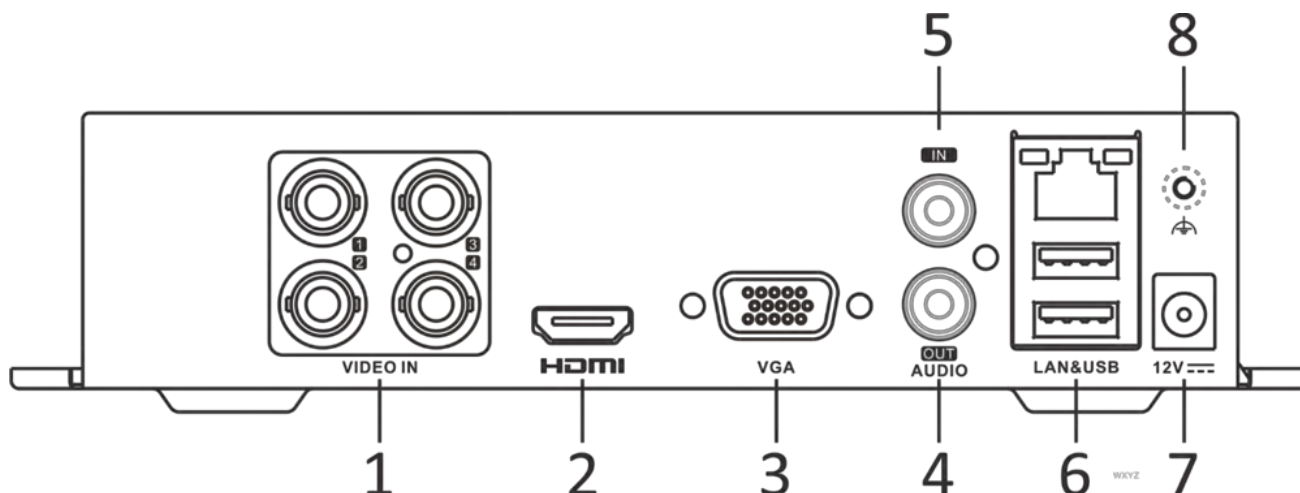

## Dimension

scale/1:1;Unit/mm

## Physical Interface

No.	Description	No.	Description
1	Video and coaxial audio in	5	AUDIO IN, RCA connector
2	HDMI interface	6	LAN network interface and USB interface
3	VGA interface	7	12 VDC power input
4	AUDIO OUT, RCA connector	8	GND