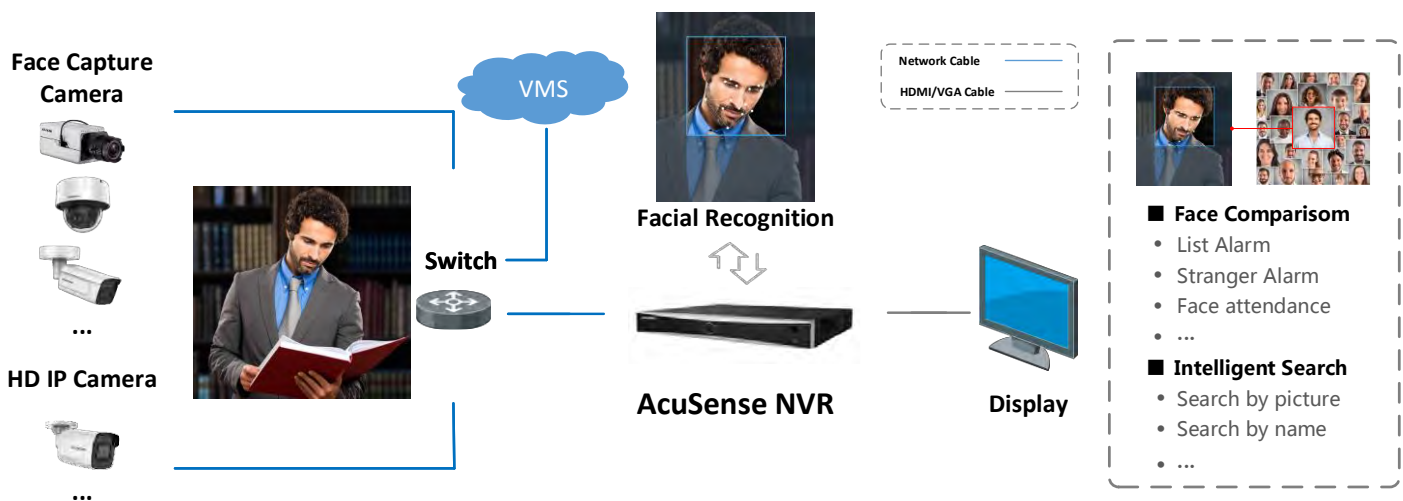

Storage and Playback

- Up to 2 SATA interfaces for HDD connection
- 16-ch synchronous playback at up to 1080p resolution

Smart & POS Function

- Support multiple VCA (Video Content Analytics) events
- Smart search for the selected area in the video, and smart playback to improve the playback efficiency
- POS information overlay on live view and playback
- POS triggered recording and alarm

Network & Ethernet Access

- 8 independent PoE network interfaces
- 1 self-adaptive 10/100/1000 Mbps Ethernet interface
- Hik-Connect & DDNS (Dynamic Domain Name System) for easy network management

Typical Application

Facial Recognition and Face Picture Comparison

Modeling and analyzing face pictures captured by cameras. Realize blacklist alarm and stranger alarm via face picture library.

Search target people by picture and name features.