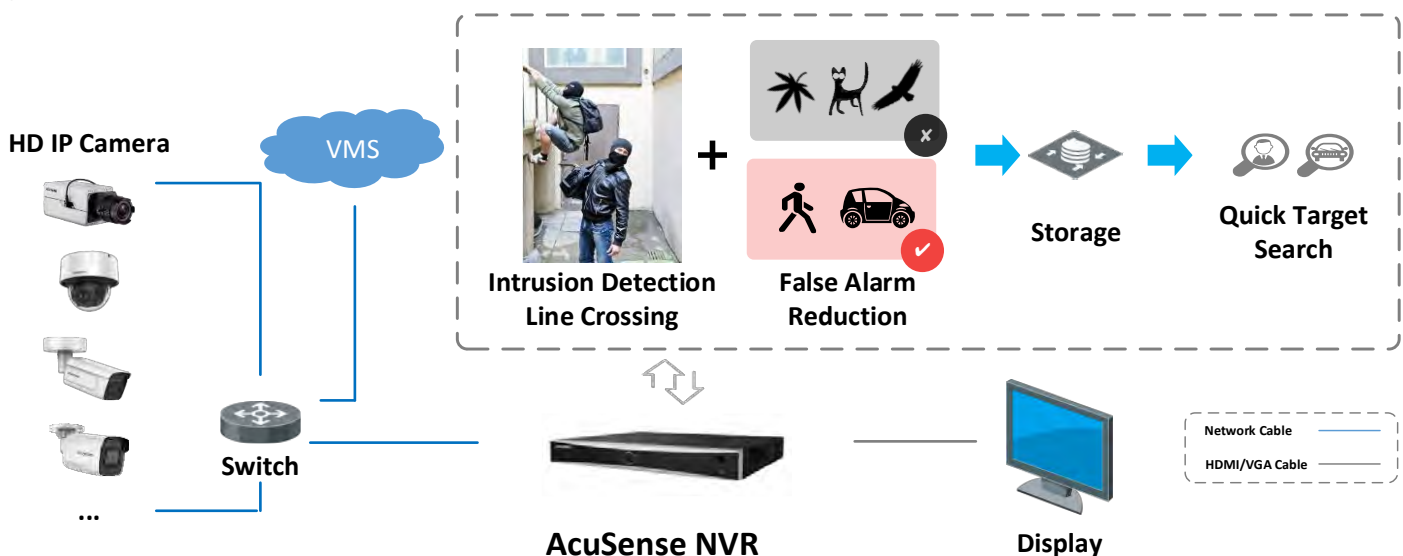

Storage and Playback

- Up to 2 SATA interfaces for HDD connection
- 16-ch synchronous playback at up to 1080p resolution

Smart & POS Function

- Support multiple VCA (Video Content Analytics) events
- Smart search for the selected area in the video, and smart playback to improve the playback efficiency
- POS information overlay on live view and playback
- POS triggered recording and alarm

Facial Recognition and Face Picture Comparison

Modeling and analyzing face pictures captured by cameras. Realize blacklist alarm and stranger alarm via face picture library.

Search target people by picture and name features.

Perimeter Protection

Adopt deep learning algorithm to reduce false alarm, effectively reduces the false alarm caused by tree branches, leaves, shadow, light, vehicles, small animals, etc.

▪ Specification