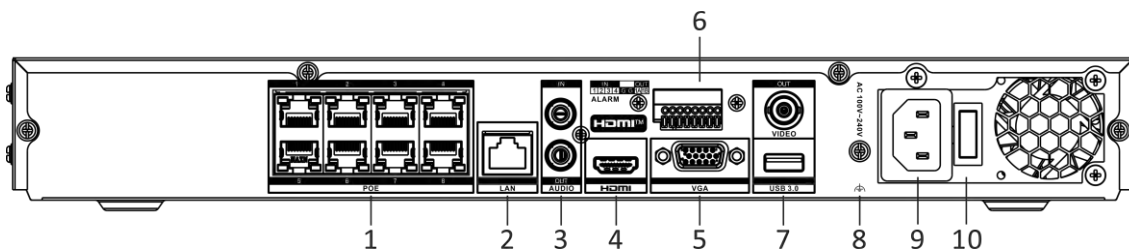

GUI Language	English, Russian, Bulgarian, Hungarian, Greek, German, Italian, Czech, Slovak, French, Polish, Dutch, Portuguese, Spanish, Romanian, Turkish, Japanese, Danish, Swedish Language, Norwegian, Finnish, Korean, Traditional Chinese, Thai, Estonian, Vietnamese, Croatian, Slovenian, Serbian, Latvian, Lithuanian, Uzbek, Kazakh, Arabic, Ukrainian, Kyrgyz , Brazilian Portuguese, Indonesian, Hebrew
Consumption	≤ 30 W (without HDD and PoE off)
Working Temperature	-10° C to 55° C (14° F to 131° F)
Working Humidity	10% to 90%
Chassis	1U chassis
Dimension (W × D × H)	385 × 317 × 52 mm (15.2"× 12.5" × 2.0")
Weight	≤ 2.5 kg (without HDD, 5.5 lb.)
Certification	
Obtained Certification	CE, CB, REACH, WEEE, UKCA, LOA
CE	EN 55032:2015, EN 61000-3-2, EN 61000-3-3, EN 50130-4

Note:

Facial recognition, motion detection 2.0 and perimeter protection cannot be enabled at the same time. Enable one function will make the others unavailable.

Dimension

Physical Interface

No.	Description	No.	Description
1	PoE interfaces	6	ALARM IN/OUT
2	LAN network interface	7	USB interface and VIDEO OUT
3	AUDIO IN/AUDIO OUT	8	GND
4	HDMI interface	9	Power supply
5	VGA interface	10	Power switch