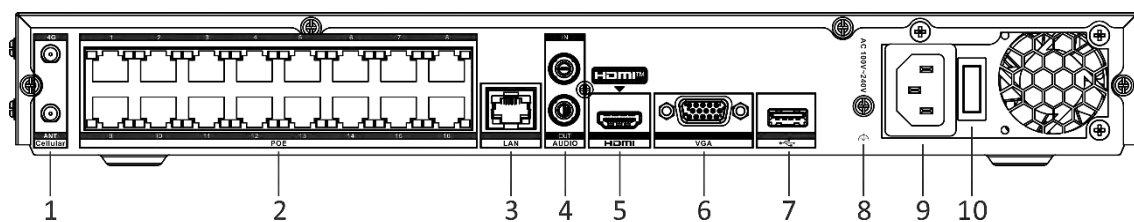

Physical Interface

No.	Description	No.	Description
1	Antenna interface	6	VGA interface
2	Network interfaces with PoE function	7	USB interface
3	LAN network interface	8	GND
4	Audio out and audio in	9	Power supply
5	HDMI interface	10	Power switch

Available Model

DS-7616NI-K2/16P/4G (C)

Headquarters

No.555 Qianmo Road, Binjiang District,
Hangzhou 310051, China
T +86-571-8807-5998
www.hikvision.com

Follow us on social media to get the latest product and solution information.

Hikvision

HikvisionHQ

HikvisionHQ

Hikvision_Global

Hikvision
Corporate Channel

hikvisionhq