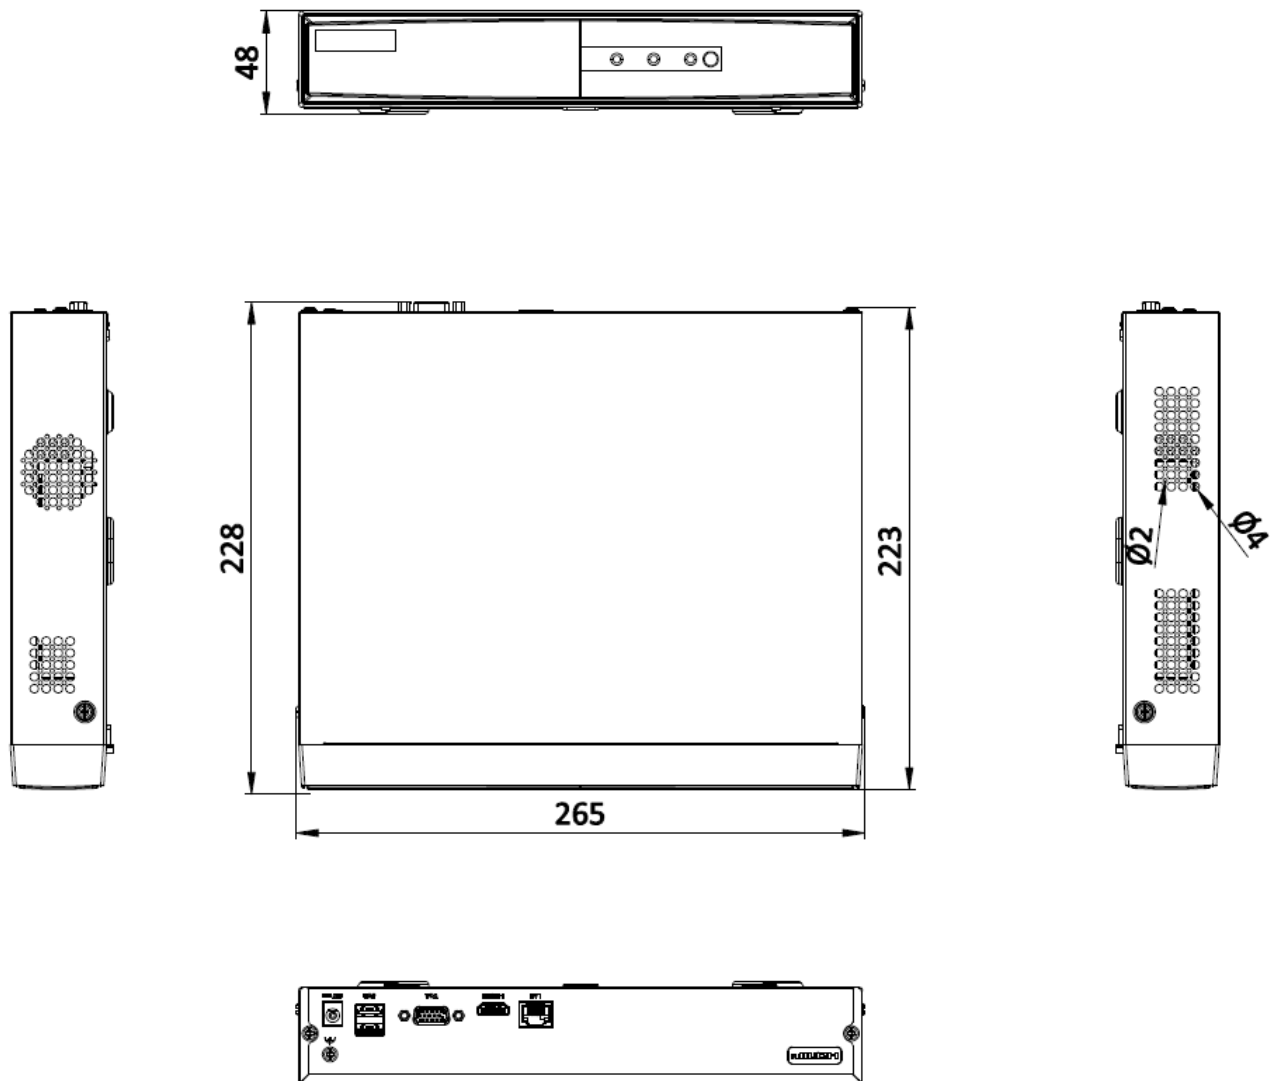

▪ **Physical Interface**

No.	Description	No.	Description
1	LAN network interface	4	USB interfaces
2	HDMI interface	5	Power supply
3	VGA interface	6	GND

▪ **Available Model**

DS-7108NI-Q1/M(D)

▪ Dimension

scale/1:1;Unit/mm