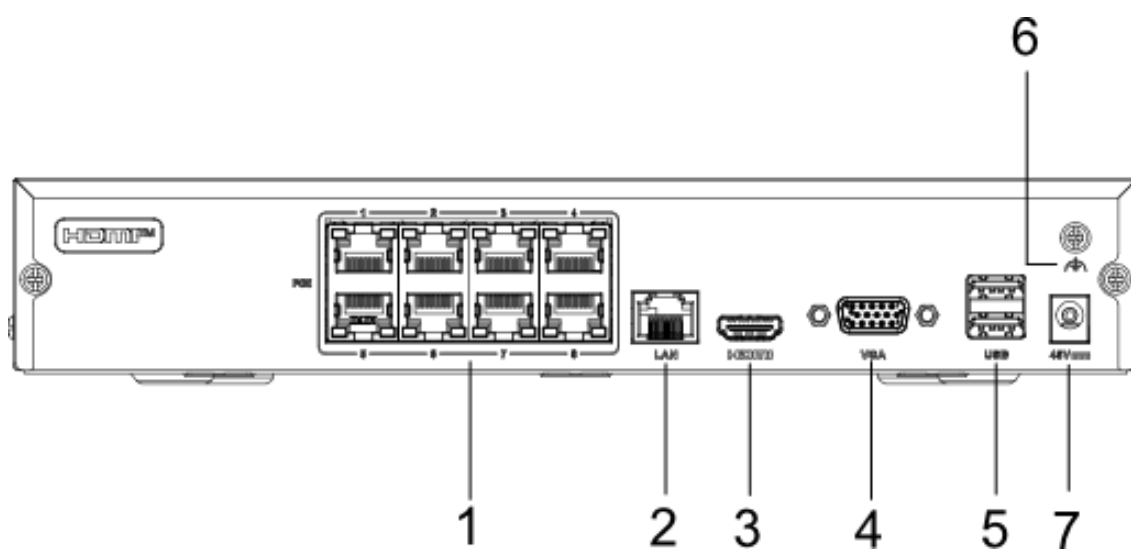

▪ Smart Function

- Supports line crossing and intrusion detection
- Smart search for the selected area in the video; and smart playback to improve the playback efficiency
- Automatically search and add network cameras after device is activated

▪ Network & Ethernet Access

- 8 independent PoE network interfaces
- 1 self-adaptive 10/100 Mbps Ethernet interface
- Hik-Connect for easy network management

▪ Specification

Video and Audio	
IP Video Input	8-ch Up to 6 MP resolution
Incoming Bandwidth	60 Mbps
Outgoing Bandwidth	60 Mbps
HDMI Output	1-ch, 1920 × 1080p/60Hz, 1600 × 1200/60Hz, 1280 × 1024/60Hz, 1280 × 720/60Hz
VGA Output	1-ch, 1920 × 1080p/60Hz, 1600 × 1200/60Hz, 1280 × 1024/60Hz, 1280 × 720/60Hz
Video Output Mode	HDMI/VGA simultaneous output
Decoding	
Decoding Format	H.265+/H.265/ H.264+/H.264
Recording Resolution	6 MP/4 MP/3 MP/1080p/UXGA /720p/VGA/4CIF/DCIF/ 2CIF/CIF/QCIF
Synchronous playback	4-ch
Decoding Capability	4-ch@1080p (30 fps) or 2-ch@4 MP (30 fps) or 1-ch@6 MP (30 fps)
Stream Type	Video, Video & Audio
Network	
Remote Connection	16
Network Protocol	TCP/IP, DHCP, Hik-Connect, DNS, DDNS, NTP, SADP, SMTP, UPnP™
Network Interface	1, RJ-45 10/100Mbps self-adaptive Ethernet interface
PoE	
Interface	8, RJ-45 10/100 Mbps self-adaptive Ethernet interface
Power	≤ 75 W
Standard	IEEE 802.3 af/at
Auxiliary Interface	
SATA	1 SATA interface
Capacity	Up to 6TB capacity for each disk
Alarm In/Out	N/A
USB Interface	Rear panel: 2 × USB 2.0
General	
Power Supply	48 VDC, 1.8 A
Consumption	≤ 10 W
Working Temperature	-10 to +55° C (+14 to +131° F)
Working Humidity	10% to 90%
Dimension (W × D × H)	265 × 223 × 48 mm (10.4" × 8.8" × 1.9")
Weight	≤ 1 kg (2.2 lb)
Certification	
CE	EN50130-4, EN 61000-3-2, EN 61000-3-3

▪ Physical Interface

No.	Description	No.	Description
1	Network interfaces with PoE function	5	USB interfaces
2	LAN network interface	6	GND
3	HDMI interface	7	Power supply
4	VGA interface		

▪ Available Model