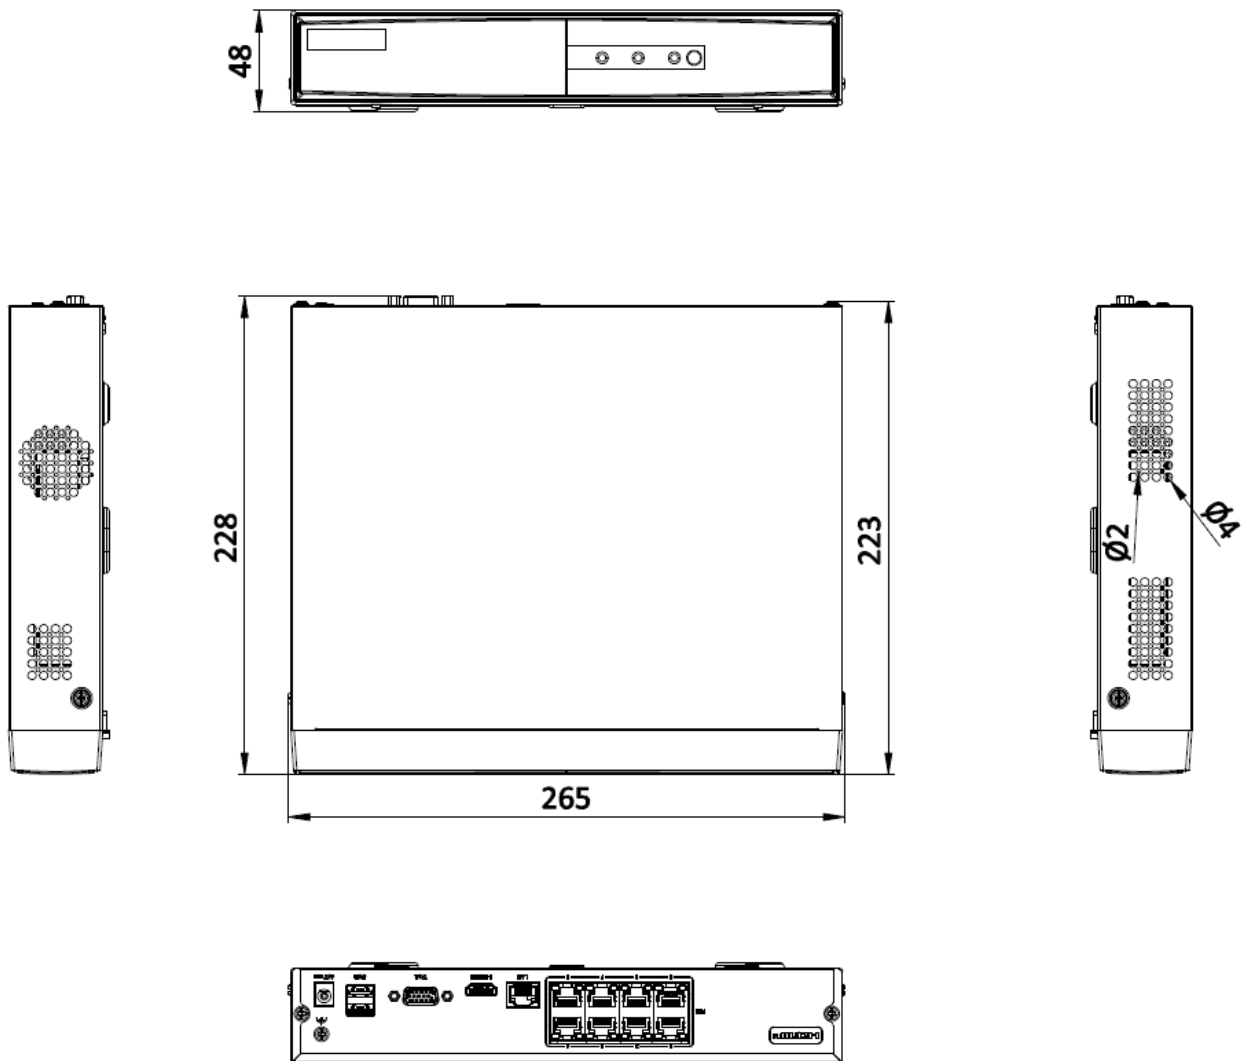

▪ Network & Ethernet Access

- 8 independent PoE network interfaces
- 1 self-adaptive 10/100 Mbps Ethernet interface
- Hik-Connect for easy network management

▪ Specification

Video and Audio	
IP Video Input	8-ch Up to 6 MP resolution
Incoming Bandwidth	60 Mbps
Outgoing Bandwidth	60 Mbps
HDMI Output	1-ch, 1920 × 1080p/60Hz, 1600 × 1200/60Hz, 1280 × 1024/60Hz, 1280 × 720/60Hz
VGA Output	1-ch, 1920 × 1080p/60Hz, 1600 × 1200/60Hz, 1280 × 1024/60Hz, 1280 × 720/60Hz
Video Output Mode	HDMI/VGA simultaneous output
Decoding	
Decoding Format	H.265+/H.265/ H.264+/H.264
Recording Resolution	6 MP/4 MP/3 MP/1080p/UXGA /720p/VGA/4CIF/DCIF/ 2CIF/CIF/QCIF
Synchronous playback	4-ch
Decoding Capability	4-ch@1080p (30 fps) or 2-ch@4 MP (30 fps) or 1-ch@6 MP (30 fps)
Stream Type	Video, Video & Audio
Network	
Remote Connection	16
Network Protocol	TCP/IP, DHCP, Hik-Connect, DNS, DDNS, NTP, SADP, SMTP, UPnP™
Network Interface	1, RJ-45 10/100Mbps self-adaptive Ethernet interface
PoE	
Interface	8, RJ-45 10/100 Mbps self-adaptive Ethernet interface
Power	≤ 75 W
Standard	IEEE 802.3 af/at
Auxiliary Interface	
SATA	1 SATA interface
Capacity	Up to 6TB capacity for each disk
Alarm In/Out	N/A
USB Interface	Rear panel: 2 × USB 2.0
General	
Power Supply	48 VDC, 1.8 A
Consumption	≤ 10 W
Working Temperature	-10 to +55° C (+14 to +131° F)
Working Humidity	10% to 90%
Dimension (W × D × H)	265 × 223 × 48 mm (10.4" × 8.8" × 1.9")
Weight	≤ 1 kg (2.2 lb)
Certification	
CE	EN50130-4, EN 61000-3-2, EN 61000-3-3

▪ Physical Interface

No.	Description	No.	Description
1	Network interfaces with PoE function	5	USB interfaces
2	LAN network interface	6	GND
3	HDMI interface	7	Power supply
4	VGA interface		

▪ Available Model

DS-7108NI-Q1/8P/M(D)

Dimension

scale/1:1;Unit/mm

Headquarters

No.555 Qianmo Road, Binjiang District,
Hangzhou 310051, China
T +86-571-8807-5998
www.hikvision.com

Follow us on social media to get the latest product and solution information.