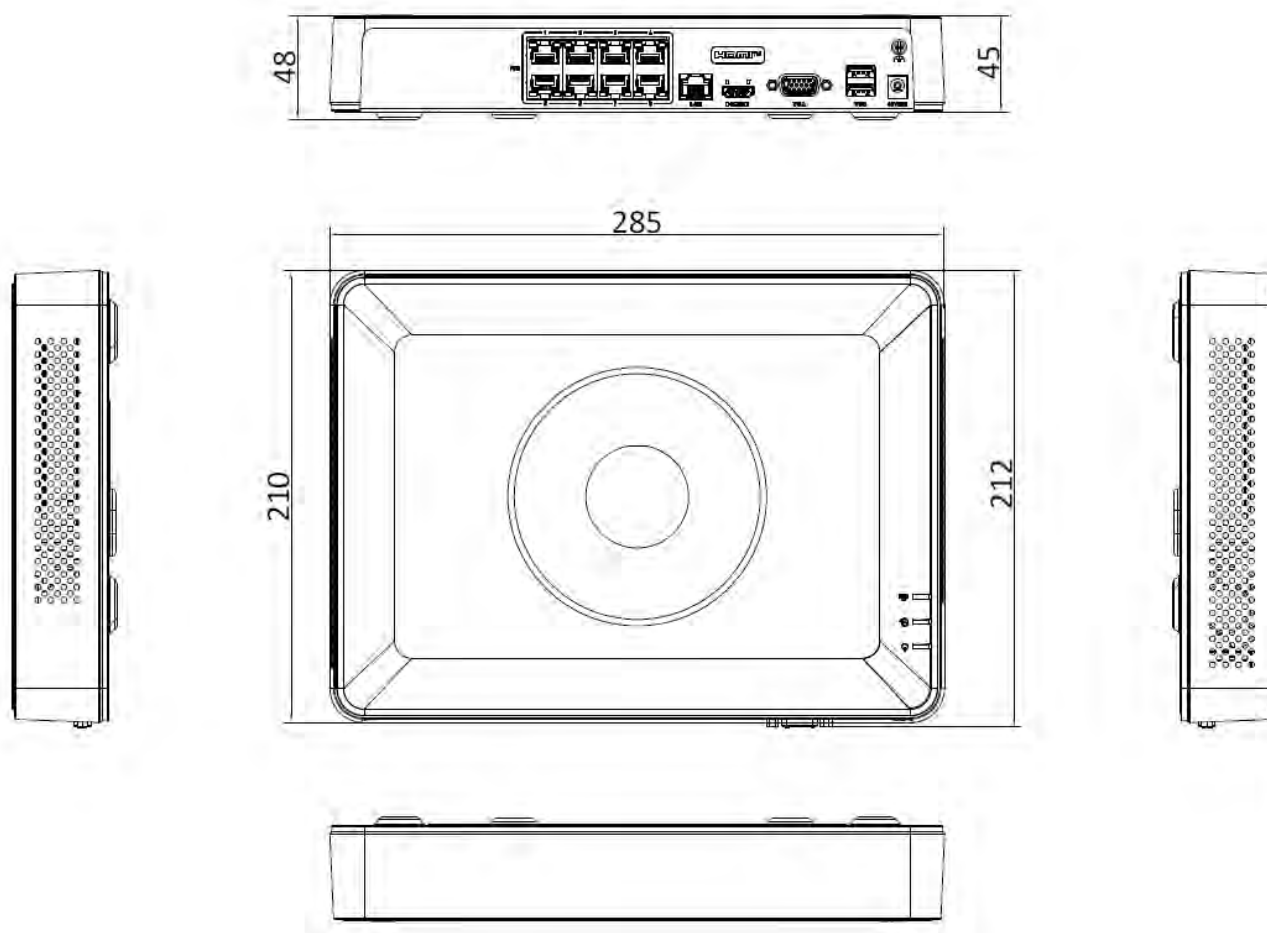

▪ Network & Ethernet Access

- 8 independent PoE network interfaces
- 1 self-adaptive 10/100 Mbps Ethernet interface
- Hik-Connect for easy network management

▪ Specification

Video and Audio	
IP Video Input	8-ch Up to 6 MP resolution
Incoming Bandwidth	60 Mbps
Outgoing Bandwidth	60 Mbps
HDMI Output	1-ch, 1920 × 1080p/60Hz, 1600 × 1200/60Hz, 1280 × 1024/60Hz, 1280 × 720/60Hz
VGA Output	1-ch, 1920 × 1080p/60Hz, 1600 × 1200/60Hz, 1280 × 1024/60Hz, 1280 × 720/60Hz
Video Output Mode	HDMI/VGA simultaneous output
Decoding	
Decoding Format	H.265+/H.265/ H.264+/H.264
Recording Resolution	6 MP/4 MP/3 MP/1080p/UXGA /720p/VGA/4CIF/DCIF/ 2CIF/CIF/QCIF
Synchronous playback	4-ch
Decoding Capability	4-ch@1080p (30 fps) or 2-ch@4 MP (30 fps) or 1-ch@6 MP (30 fps)
Stream Type	Video, Video & Audio
Network	
Remote Connection	16
Network Protocol	TCP/IP, DHCP, Hik-Connect, DNS, DDNS, NTP, SADP, SMTP, UPnP™
Network Interface	1, RJ-45 10/100Mbps self-adaptive Ethernet interface
PoE	
Interface	8, RJ-45 10/100 Mbps self-adaptive Ethernet interface
Power	≤ 75 W
Standard	IEEE 802.3 af/at
Auxiliary Interface	
SATA	1 SATA interface
Capacity	Up to 6TB capacity for each disk
Alarm In/Out	N/A
USB Interface	Rear panel: 2 × USB 2.0
General	
Power Supply	48 VDC, 1.8 A
Consumption	≤ 10 W
Working Temperature	-10 to +55° C (+14 to +131° F)
Working Humidity	10% to 90%
Dimension (W × D × H)	285 × 210 × 48 mm(11.2" × 8.3" × 1.9")
Weight	≤ 1 kg (2.2 lb)
Certification	
CE	EN50130-4, EN 61000-3-2,EN 61000-3-3

▪ Physical Interface

No.	Description	No.	Description
1	Network interfaces with PoE function	5	USB interfaces
2	LAN network interface	6	GND
3	HDMI interface	7	Power supply
4	VGA interface		

▪ Available Model

DS-7108NI-Q1/8P(D)

Dimension

scale/1:1;Unit/mm

Headquarters

No.555 Qianmo Road, Binjiang District,
Hangzhou 310051, China
T +86-571-8807-5998
www.hikvision.com

Follow us on social media to get the latest product and solution information.