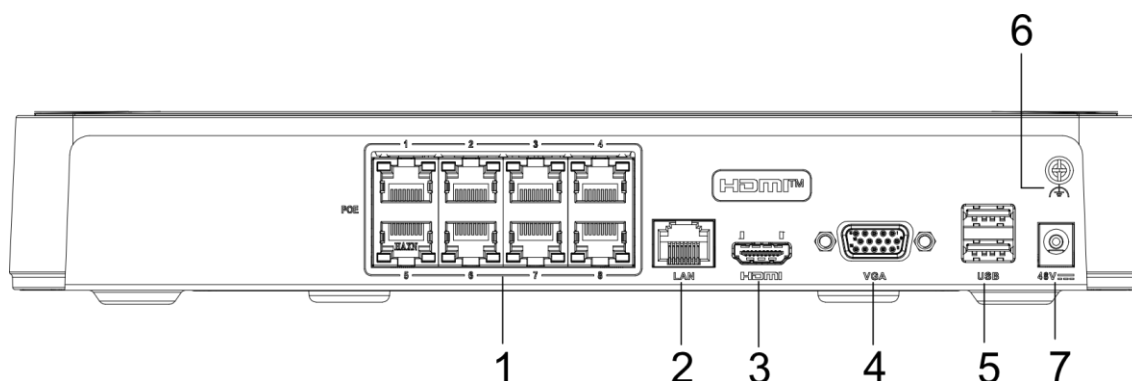

▪ Physical Interface

No.	Description	No.	Description
1	Network interfaces with PoE function	5	USB interfaces
2	LAN network interface	6	GND
3	HDMI interface	7	Power supply
4	VGA interface		

▪ Available Model

DS-7108NI-Q1/8P(D)