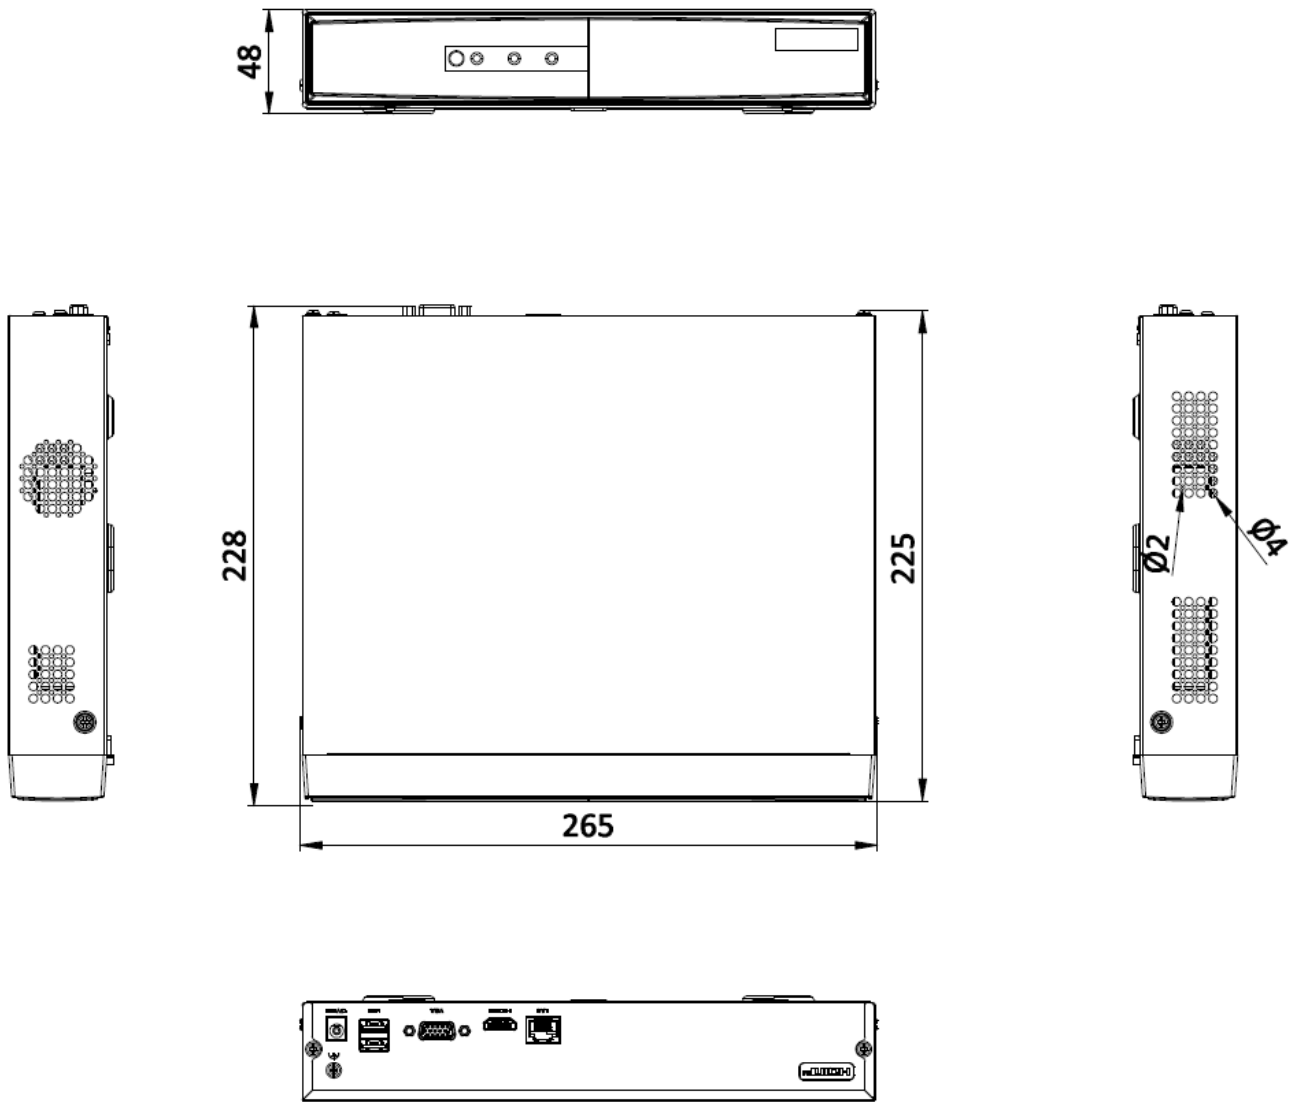

▪ Network & Ethernet Access

- 1 self-adaptive 10/100 Mbps Ethernet interface
- Hik-Connect for easy network management

▪ Specification

Video and Audio	
IP Video Input	4-ch Up to 6 MP resolution
Incoming Bandwidth	40 Mbps
Outgoing Bandwidth	60 Mbps
HDMI Output	1-ch, 1920 × 1080p/60Hz, 1600 × 1200/60Hz, 1280 × 1024/60Hz, 1280 × 720/60Hz
VGA Output	1-ch, 1920 × 1080p/60Hz, 1600 × 1200/60Hz, 1280 × 1024/60Hz, 1280 × 720/60Hz
Video Output Mode	HDMI/VGA simultaneous output
Decoding	
Decoding Format	H.265+/H.265/ H.264+/H.264
Recording Resolution	6 MP/4 MP/3 MP/1080p/UXGA /720p/VGA/4CIF/DCIF/ 2CIF/CIF/QCIF
Synchronous playback	4-ch
Decoding Capability	4-ch@1080p (30 fps) or 2-ch@4 MP (30 fps) or 1-ch@6 MP (30 fps)
Stream Type	Video, Video & Audio
Network	
Remote Connection	16
Network Protocol	TCP/IP, DHCP, Hik-Connect, DNS, DDNS, NTP, SADP, SMTP, UPnP™
Network Interface	1, RJ-45 10/100Mbps self-adaptive Ethernet interface
Auxiliary Interface	
SATA	1 SATA interface
Capacity	Up to 6TB capacity for each disk
Alarm In/Out	N/A
USB Interface	Rear panel: 2 × USB 2.0
General	
Power Supply	12 VDC, 1.5 A
Consumption	≤ 10 W
Working Temperature	-10 to +55° C (+14 to +131° F)
Working Humidity	10% to 90%
Dimension (W × D × H)	265 × 223 × 48 mm (10.4" × 8.8" × 1.9")
Weight	≤ 1 kg (2.2 lb)
Certification	
CE	EN50130-4, EN 61000-3-2, EN 61000-3-3

▪ **Physical Interface**

No.	Description	No.	Description
1	LAN network interface	4	USB interfaces
2	HDMI interface	5	Power supply
3	VGA interface	6	GND

▪ **Available Model**

DS-7104NI-Q1/M(D)

▪ Dimension

scale/1:1;Unit/mm