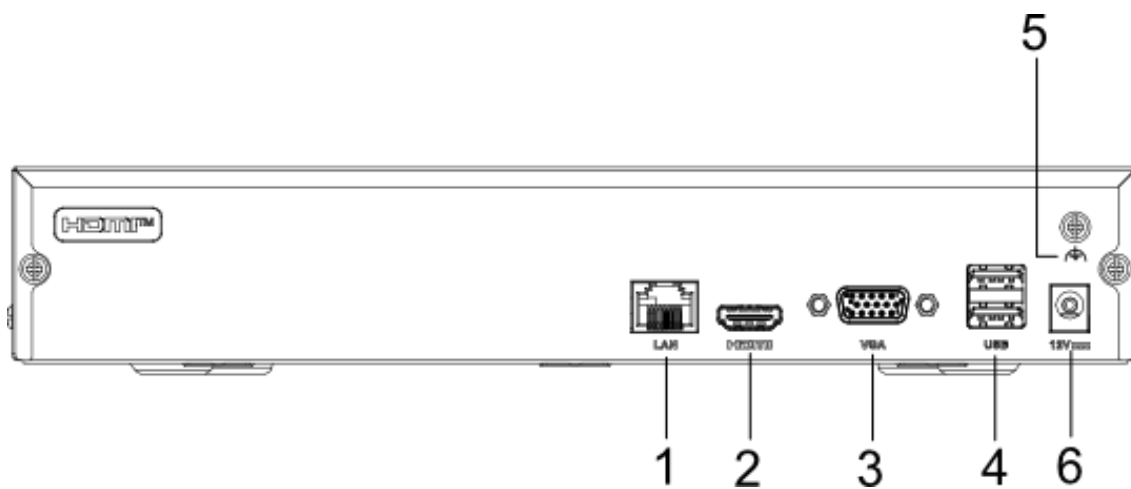

▪ Smart Function

- Supports line crossing and intrusion detection
- Smart search for the selected area in the video; and smart playback to improve the playback efficiency
- Automatically search and add network cameras after device is activated

▪ Network & Ethernet Access

- 1 self-adaptive 10/100 Mbps Ethernet interface
- Hik-Connect for easy network management

▪ Specification

Video and Audio	
IP Video Input	4-ch Up to 6 MP resolution
Incoming Bandwidth	40 Mbps
Outgoing Bandwidth	60 Mbps
HDMI Output	1-ch, 1920 × 1080p/60Hz, 1600 × 1200/60Hz, 1280 × 1024/60Hz, 1280 × 720/60Hz
VGA Output	1-ch, 1920 × 1080p/60Hz, 1600 × 1200/60Hz, 1280 × 1024/60Hz, 1280 × 720/60Hz
Video Output Mode	HDMI/VGA simultaneous output
Decoding	
Decoding Format	H.265+/H.265/ H.264+/H.264
Recording Resolution	6 MP/4 MP/3 MP/1080p/UXGA /720p/VGA/4CIF/DCIF/ 2CIF/CIF/QCIF
Synchronous playback	4-ch
Decoding Capability	4-ch@1080p (30 fps) or 2-ch@4 MP (30 fps) or 1-ch@6 MP (30 fps)
Stream Type	Video, Video & Audio
Network	
Remote Connection	16
Network Protocol	TCP/IP, DHCP, Hik-Connect, DNS, DDNS, NTP, SADP, SMTP, UPnP™
Network Interface	1, RJ-45 10/100Mbps self-adaptive Ethernet interface
Auxiliary Interface	
SATA	1 SATA interface
Capacity	Up to 6TB capacity for each disk
Alarm In/Out	N/A
USB Interface	Rear panel: 2 × USB 2.0
General	
Power Supply	12 VDC, 1.5 A
Consumption	≤ 10 W
Working Temperature	-10 to +55° C (+14 to +131° F)
Working Humidity	10% to 90%
Dimension (W × D × H)	265 × 223 × 48 mm (10.4" × 8.8" × 1.9")
Weight	≤ 1 kg (2.2 lb)
Certification	
CE	EN50130-4, EN 61000-3-2, EN 61000-3-3

▪ **Physical Interface**

No.	Description	No.	Description
1	LAN network interface	4	USB interfaces
2	HDMI interface	5	Power supply
3	VGA interface	6	GND

▪ **Available Model**

DS-7104NI-Q1/M(D)

▪ Dimension

scale/1:1;Unit/mm