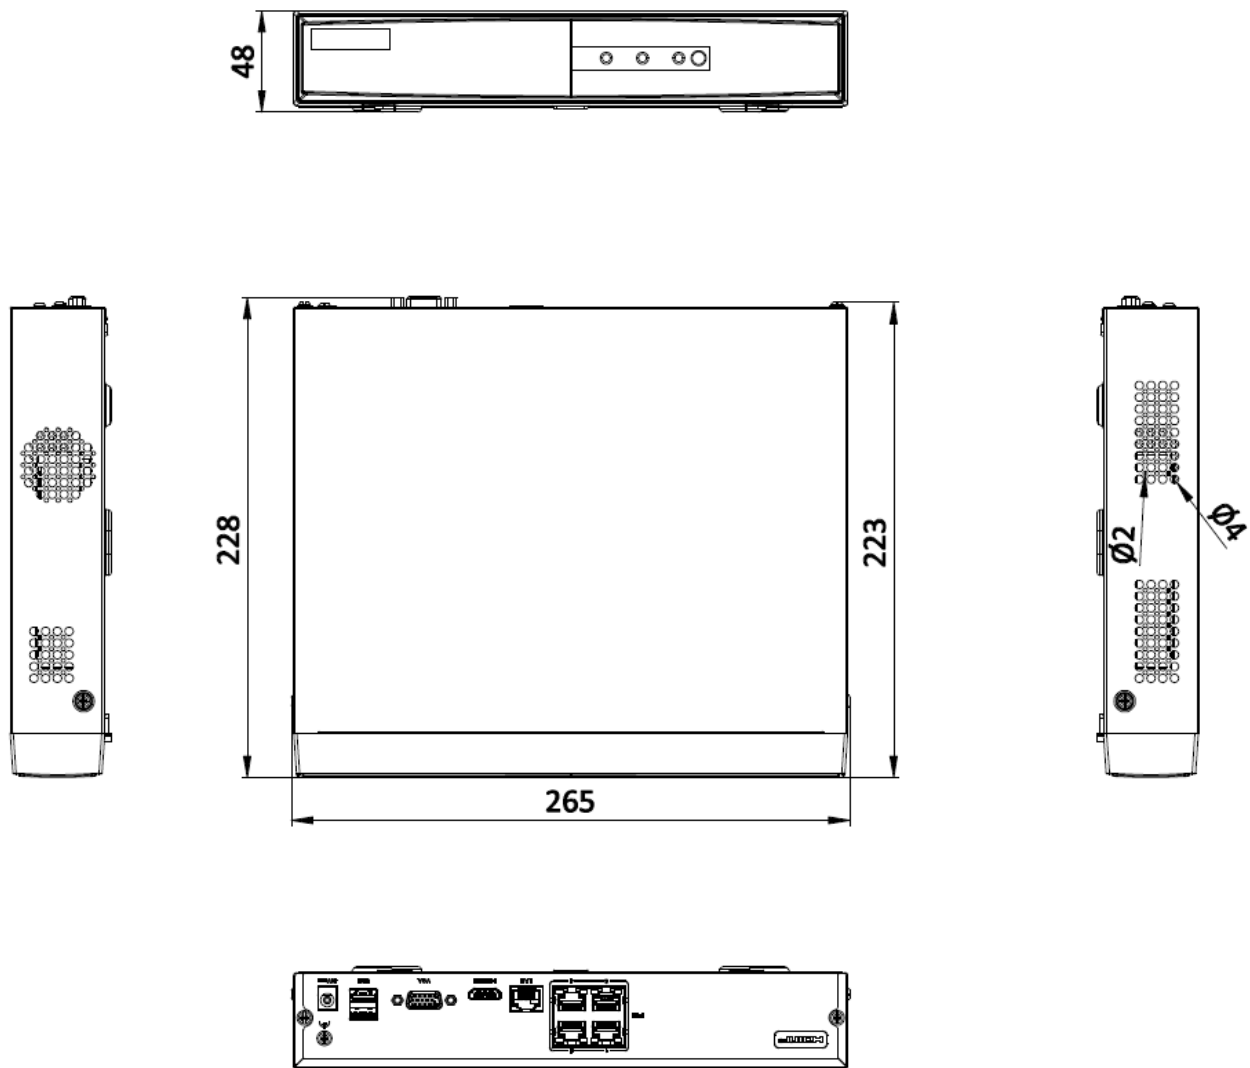

▪ Network & Ethernet Access

- 4 independent PoE network interfaces
- 1 self-adaptive 10/100 Mbps Ethernet interface
- Hik-Connect for easy network management

▪ Specification

Video and Audio	
IP Video Input	4-ch Up to 6 MP resolution
Incoming Bandwidth	40 Mbps
Outgoing Bandwidth	60 Mbps
HDMI Output	1-ch, 1920 × 1080p/60Hz, 1600 × 1200/60Hz, 1280 × 1024/60Hz, 1280 × 720/60Hz
VGA Output	1-ch, 1920 × 1080p/60Hz, 1600 × 1200/60Hz, 1280 × 1024/60Hz, 1280 × 720/60Hz
Video Output Mode	HDMI/VGA simultaneous output
Decoding	
Decoding Format	H.265+/H.265/ H.264+/H.264
Recording Resolution	6 MP/4 MP/3 MP/1080p/UXGA /720p/VGA/4CIF/DCIF/ 2CIF/CIF/QCIF
Synchronous playback	4-ch
Decoding Capability	4-ch@1080p (30 fps) or 2-ch@4 MP (30 fps) or 1-ch@6 MP (30 fps)
Stream Type	Video, Video & Audio
Network	
Remote Connection	16
Network Protocol	TCP/IP, DHCP, Hik-Connect, DNS, DDNS, NTP, SADP, SMTP, UPnP™
Network Interface	1, RJ-45 10/100Mbps self-adaptive Ethernet interface
PoE	
Interface	4, RJ-45 10/100 Mbps self-adaptive Ethernet interface
Power	≤ 36 W
Standard	IEEE 802.3 af/at
Auxiliary Interface	
SATA	1 SATA interface
Capacity	Up to 6TB capacity for each disk
Alarm In/Out	N/A
USB Interface	Rear panel: 2 × USB 2.0
General	
Power Supply	48 VDC, 1 A
Consumption	≤ 10 W
Working Temperature	-10 to +55° C (+14 to +131° F)
Working Humidity	10% to 90%
Dimension (W × D × H)	265 × 223 × 48 mm (10.4" × 8.8" × 1.9")
Weight	≤ 1 kg (2.2 lb)
Certification	
CE	EN50130-4, EN 61000-3-2, EN 61000-3-3

▪ Physical Interface

No.	Description	No.	Description
1	Network interfaces with PoE function	5	USB interfaces
2	LAN network interface	6	GND
3	HDMI interface	7	Power supply
4	VGA interface		

▪ Available Model

DS-7104NI-Q1/4P/M(D)

▪ Dimension

scale/1:1;Unit/mm

Headquarters

No.555 Qianmo Road, Binjiang District,
Hangzhou 310051, China
T +86-571-8807-5998
www.hikvision.com

Follow us on social media to get the latest product and solution information.