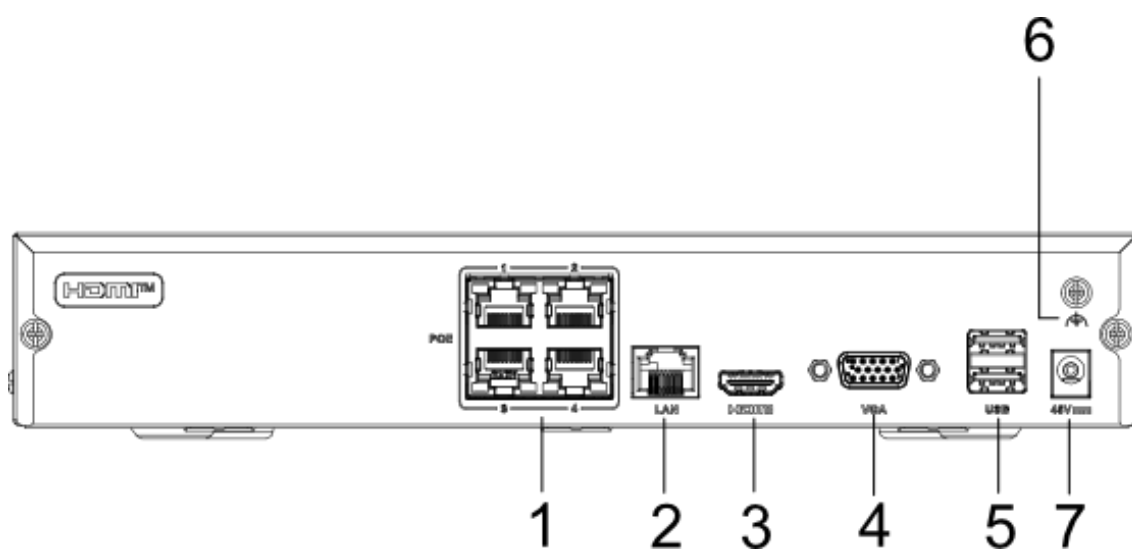

▪ Smart Function

- Supports line crossing and intrusion detection
- Smart search for the selected area in the video; and smart playback to improve the playback efficiency
- Automatically search and add network cameras after device is activated

▪ Network & Ethernet Access

- 4 independent PoE network interfaces
- 1 self-adaptive 10/100 Mbps Ethernet interface
- Hik-Connect for easy network management

▪ Specification

Video and Audio	
IP Video Input	4-ch Up to 6 MP resolution
Incoming Bandwidth	40 Mbps
Outgoing Bandwidth	60 Mbps
HDMI Output	1-ch, 1920 × 1080p/60Hz, 1600 × 1200/60Hz, 1280 × 1024/60Hz, 1280 × 720/60Hz
VGA Output	1-ch, 1920 × 1080p/60Hz, 1600 × 1200/60Hz, 1280 × 1024/60Hz, 1280 × 720/60Hz
Video Output Mode	HDMI/VGA simultaneous output
Decoding	
Decoding Format	H.265+/H.265/ H.264+/H.264
Recording Resolution	6 MP/4 MP/3 MP/1080p/UXGA /720p/VGA/4CIF/DCIF/ 2CIF/CIF/QCIF
Synchronous playback	4-ch
Decoding Capability	4-ch@1080p (30 fps) or 2-ch@4 MP (30 fps) or 1-ch@6 MP (30 fps)
Stream Type	Video, Video & Audio
Network	
Remote Connection	16
Network Protocol	TCP/IP, DHCP, Hik-Connect, DNS, DDNS, NTP, SADP, SMTP, UPnP™
Network Interface	1, RJ-45 10/100Mbps self-adaptive Ethernet interface
PoE	
Interface	4, RJ-45 10/100 Mbps self-adaptive Ethernet interface
Power	≤ 36 W
Standard	IEEE 802.3 af/at
Auxiliary Interface	
SATA	1 SATA interface
Capacity	Up to 6TB capacity for each disk
Alarm In/Out	N/A
USB Interface	Rear panel: 2 × USB 2.0
General	
Power Supply	48 VDC, 1 A
Consumption	≤ 10 W
Working Temperature	-10 to +55° C (+14 to +131° F)
Working Humidity	10% to 90%
Dimension (W × D × H)	265 × 223 × 48 mm (10.4" × 8.8" × 1.9")
Weight	≤ 1 kg (2.2 lb)
Certification	
CE	EN50130-4, EN 61000-3-2, EN 61000-3-3

▪ Physical Interface

No.	Description	No.	Description
1	Network interfaces with PoE function	5	USB interfaces
2	LAN network interface	6	GND
3	HDMI interface	7	Power supply
4	VGA interface		

▪ Available Model