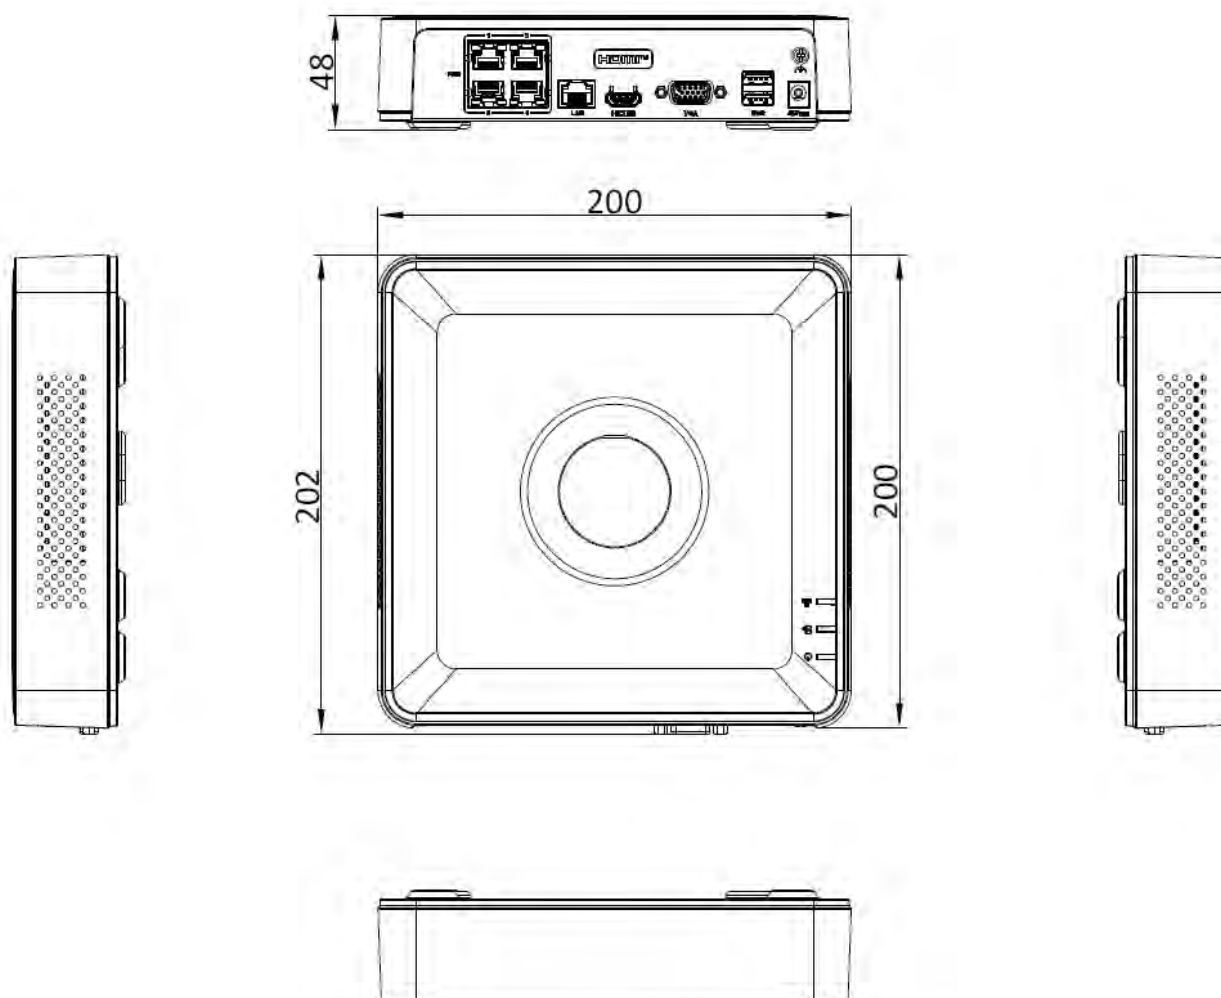

▪ Network & Ethernet Access

- 4 independent PoE network interfaces
- 1 self-adaptive 10/100 Mbps Ethernet interface
- Hik-Connect for easy network management

▪ Specification

Video and Audio	
IP Video Input	4-ch Up to 6 MP resolution
Incoming Bandwidth	40 Mbps
Outgoing Bandwidth	60 Mbps
HDMI Output	1-ch, 1920 × 1080p/60Hz, 1600 × 1200/60Hz, 1280 × 1024/60Hz, 1280 × 720/60Hz
VGA Output	1-ch, 1920 × 1080p/60Hz, 1600 × 1200/60Hz, 1280 × 1024/60Hz, 1280 × 720/60Hz
Video Output Mode	HDMI/VGA simultaneous output
Decoding	
Decoding Format	H.265+/H.265/ H.264+/H.264
Recording Resolution	6 MP/4 MP/3 MP/1080p/UXGA /720p/VGA/4CIF/DCIF/ 2CIF/CIF/QCIF
Synchronous playback	4-ch
Decoding Capability	4-ch@1080p (30 fps) or 2-ch@4 MP (30 fps) or 1-ch@6 MP (30 fps)
Stream Type	Video, Video & Audio
Network	
Remote Connection	16
Network Protocol	TCP/IP, DHCP, Hik-Connect, DNS, DDNS, NTP, SADP, SMTP, UPnP™
Network Interface	1, RJ-45 10/100Mbps self-adaptive Ethernet interface
PoE	
Interface	4, RJ-45 10/100 Mbps self-adaptive Ethernet interface
Power	≤ 36 W
Standard	IEEE 802.3 af/at
Auxiliary Interface	
SATA	1 SATA interface
Capacity	Up to 6TB capacity for each disk
Alarm In/Out	N/A
USB Interface	Rear panel: 2 × USB 2.0
General	
Power Supply	48 VDC, 1 A
Consumption	≤ 10 W
Working Temperature	-10 to +55° C (+14 to +131° F)
Working Humidity	10% to 90%
Dimension (W × D × H)	200 × 200 × 48 mm (7.9" × 8.1" × 1.9")
Weight	≤ 1 kg (2.2 lb)
Certification	
CE	EN50130-4, EN 61000-3-2, EN 61000-3-3

▪ Physical Interface

No.	Description	No.	Description
1	Network interfaces with PoE function	5	USB interfaces
2	LAN network interface	6	GND
3	HDMI interface	7	Power supply
4	VGA interface		

▪ Available Model

DS-7104NI-Q1/4P(D)

Dimension

scale/1:1;Unit/mm

Headquarters

No.555 Qianmo Road, Binjiang District,
Hangzhou 310051, China
T +86-571-8807-5998
www.hikvision.com

Follow us on social media to get the latest product and solution information.