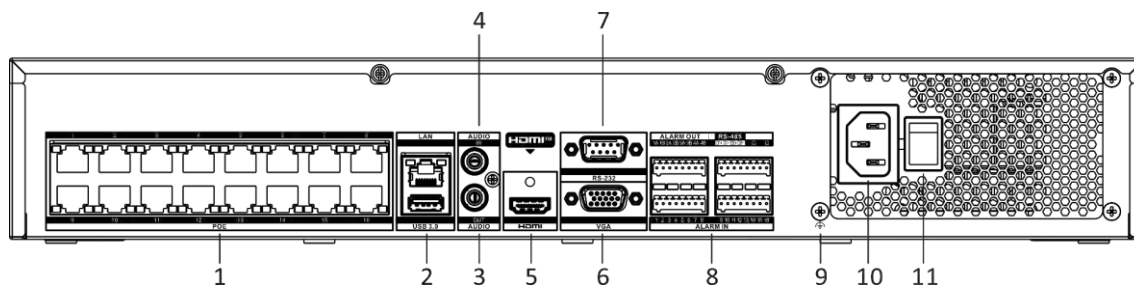

PoE	
Interface	16, RJ-45 10/100 Mbps self-adaptive Ethernet interface
Power	≤ 200 W
Standard	IEEE 802.3 af/at
Auxiliary Interface	
SATA	4 SATA interfaces
Capacity	Up to 10 TB capacity for each HDD
Serial Interface	2 RS-485 (half-duplex), 1 RS-232
Alarm In/Out	16/4 (16/9 is optional)
USB Interface	Front panel: 2 × USB 2.0; Rear panel: 1 × USB 3.0
Ctrl 12V	N/A (optional to support)
DC 12V	N/A (optional to support)
General	
Power Supply	100 to 240 VAC, 50 to 60Hz
Consumption	≤ 20 W (without HDD and PoE off)
Working Temperature	-10 °C to 55 °C (14 °F to 131 °F)
Working Humidity	10 to 90 %
Dimension (W × D × H)	445 × 400 × 75 mm (17.5"× 15.7" × 3.0")
Weight	≤ 5 kg (without HDD, 11 lb.)
Certification	
FCC	Part 15 Subpart B, ANSI C63.4-2014
CE	EN 55032: 2015, EN 61000-3-2, EN 61000-3-3, EN 50130-4, EN 55035: 2017

Note:

Alarm in/out can be optional for certain models. If you select a device model with "/Alarm16+9", then the device will have 16 alarm inputs and 9 alarm outputs.

Dimension

scale/1:1;Unit/mm

Physical Interface