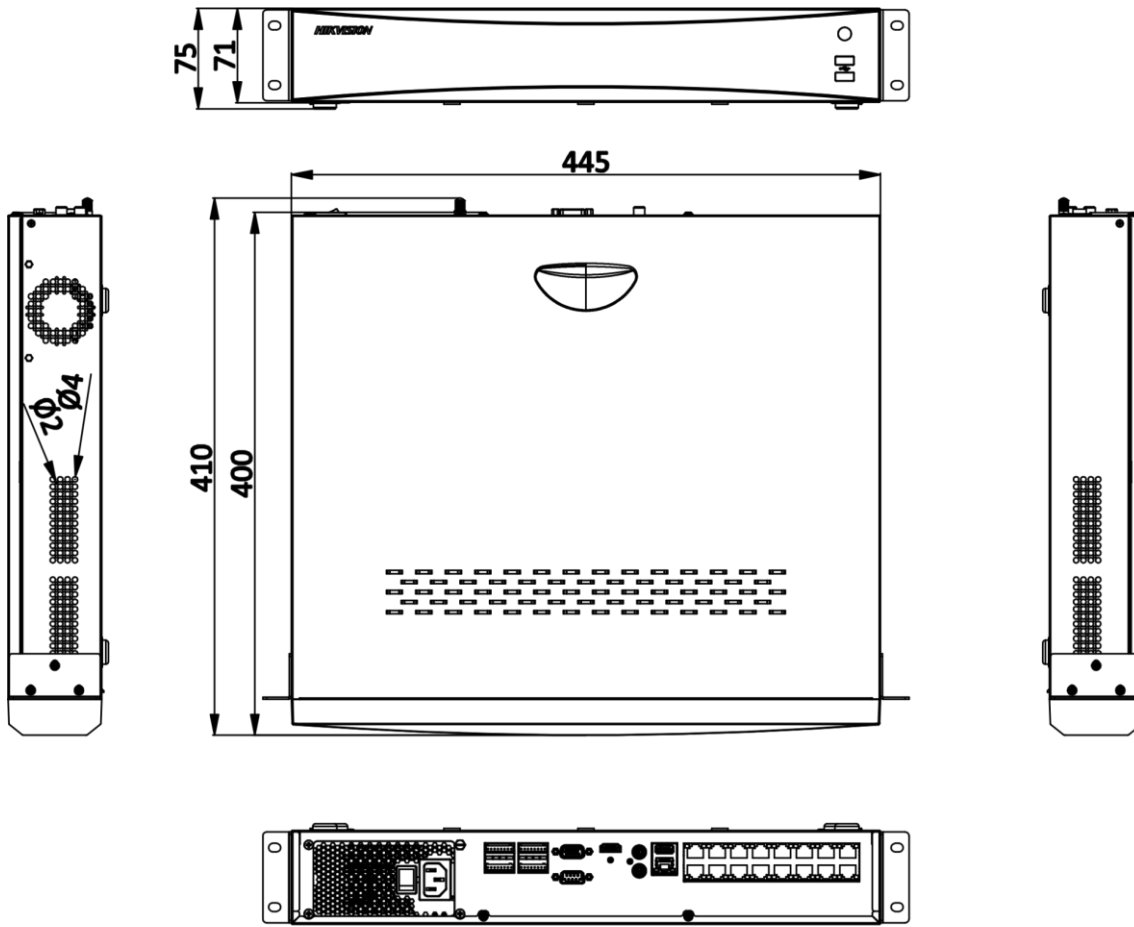

Dimension

scale/1:1;Unit/mm