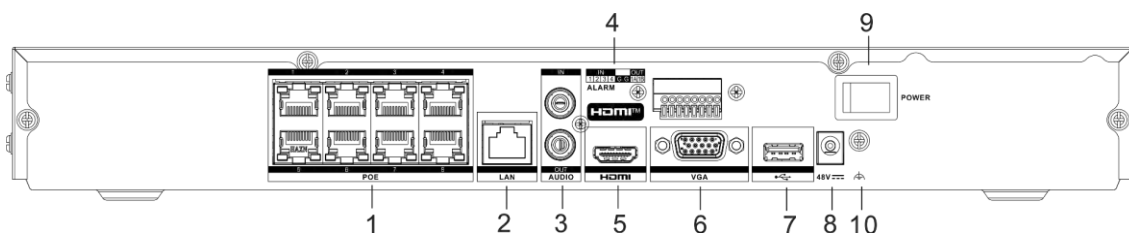

Physical Interface

No.	Description	No.	Description
1	Network interfaces with PoE function	6	VGA interface
2	LAN network interface	7	USB interface
3	AUDIO IN and AUDIO OUT	8	Power supply
4	ALARM IN and OUT	9	Power switch
5	HDMI interface	10	GND

Available Model

DS-7608NXI-K2/8P

Headquarters

No.555 Qianmo Road, Binjiang District,
Hangzhou 310051, China
T +86-571-8807-5998
www.hikvision.com

Follow us on social media to get the latest product and solution information.

Hikvision

HikvisionHQ

HikvisionHQ

Hikvision_Global

Hikvision
Corporate Channel

hikvisionhq