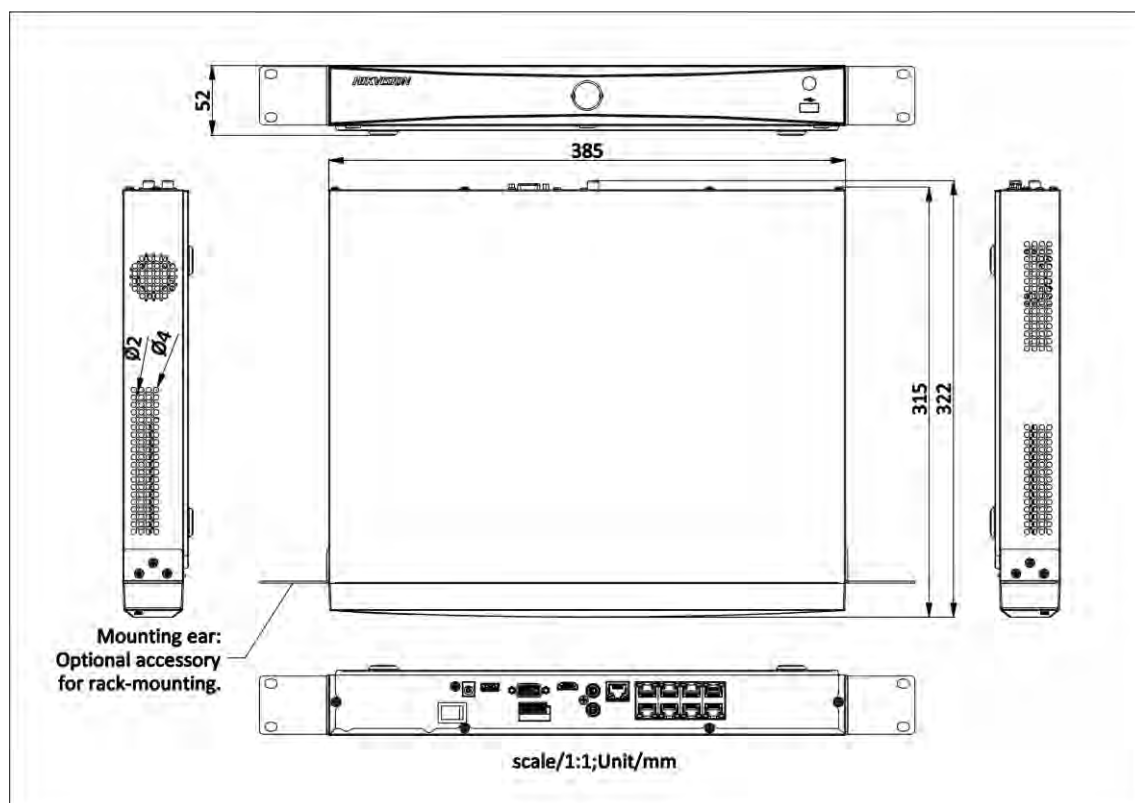

PoE	
Interface	8, RJ-45 10/100 Mbps self-adaptive Ethernet interface
Power	≤ 80 W
Standard	IEEE 802.3af/at
Auxiliary Interface	
SATA	2 SATA interfaces
Capacity	Up to 10 TB capacity for each HDD
USB Interface	Front panel: 2 × USB 2.0; Rear panel: 1 × USB 2.0
Alarm In/Out	4/1
General	
Power Supply	48 VDC, 2.5 A
Consumption	≤ 15 W (without HDD and PoE off)
Working Temperature	-10 °C to 55 °C (14 °F to 131 °F)
Working Humidity	10% to 90%
Dimension (W × D × H)	385 mm × 315 mm × 52 mm (15.2" × 12.4" × 2.0")
Weight	≤ 3 kg (without HDD, 6.6 lb.)
Certification	
FCC	Part 15 Subpart B, ANSI C63.4-2014
CE	EN 55032: 2015, EN 61000-3-2, EN 61000-3-3, EN 50130-4, EN 55035: 2017

Dimension

Physical Interface

No.	Description	No.	Description
1	Network interfaces with PoE function	6	VGA interface
2	LAN network interface	7	USB interface
3	AUDIO IN and AUDIO OUT	8	Power supply
4	ALARM IN and OUT	9	Power switch
5	HDMI interface	10	GND