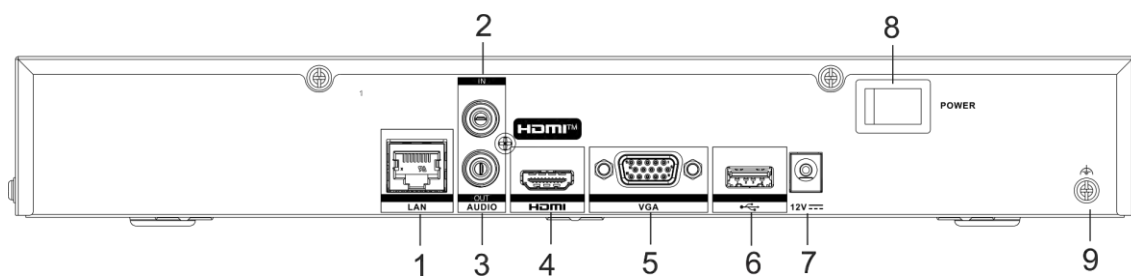

Physical Interface

No.	Description	No.	Description
1	LAN network interface	6	USB interface
2	AUDIO IN	7	Power supply
3	AUDIO OUT	8	Power switch
4	HDMI interface	9	GND
5	VGA interface		

Available Model

DS-7608NXI-K1

Headquarters

No.555 Qianmo Road, Binjiang District,
Hangzhou 310051, China
T +86-571-8807-5998
www.hikvision.com

Follow us on social media to get the latest product and solution information.

Hikvision

HikvisionHQ

HikvisionHQ

Hikvision_Global

Hikvision
Corporate Channel

hikvisionhq