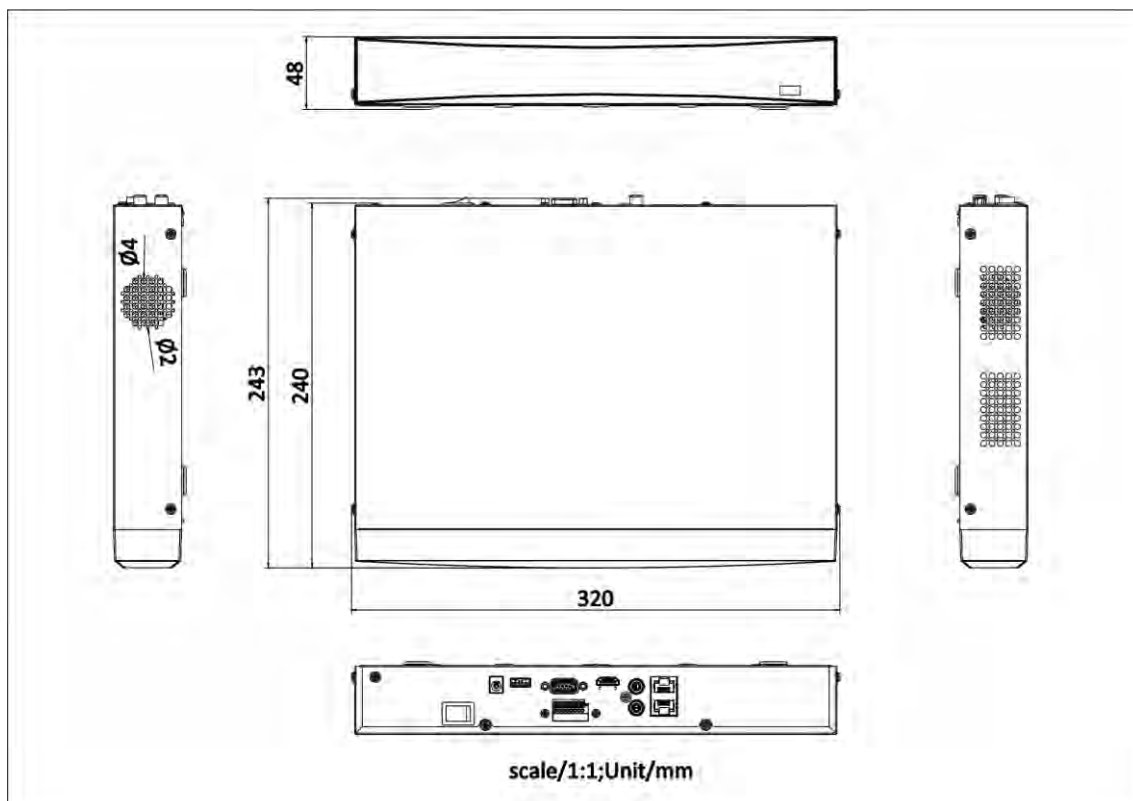

<b>Auxiliary Interface</b>	
SATA	1 SATA interface
Capacity	Up to 10 TB capacity for each HDD
USB Interface	Front panel: 1 × USB 2.0; Rear panel: 1 × USB 2.0
Alarm In/Out	N/A (4/1 is optional)
<b>General</b>	
Power Supply	12 VDC, 1.5 A
Consumption	≤ 10 W (without HDD)
Working Temperature	-10 °C to 55 °C (14 °F to 131 °F)
Working Humidity	10% to 90%
Dimension (W × D × H)	320 mm × 240 mm × 48 mm (12.6" × 9.4" × 1.9")
Weight	≤ 1 kg (without HDD, 2.2 lb.)
<b>Certification</b>	
FCC	Part 15 Subpart B, ANSI C63.4-2014
CE	EN 55032: 2015, EN 61000-3-2, EN 61000-3-3, EN 50130-4, EN 55035: 2017

## Dimension