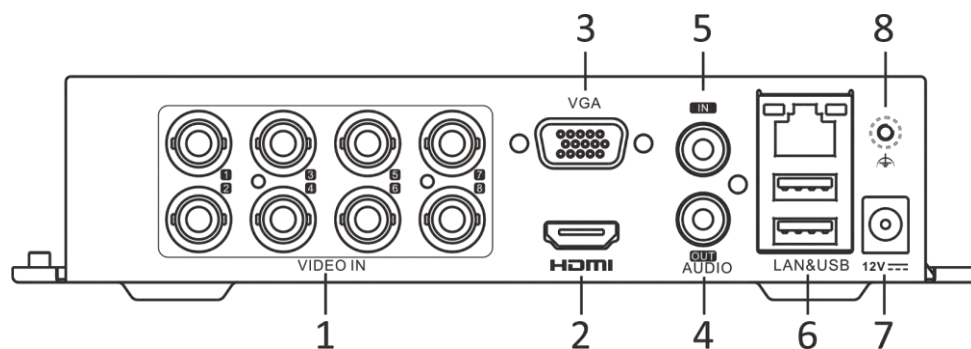

Physical Interface

No.	Description	No.	Description
1	Video and coaxial audio in	5	AUDIO IN, RCA connector
2	HDMI interface	6	LAN network interface and USB interface
3	VGA interface	7	12 VDC power input
4	AUDIO OUT, RCA connector	8	GND

Available Model

iDS-7108HUHI-M1/S

Headquarters

No.555 Qianmo Road, Binjiang District,
Hangzhou 310051, China
T +86-571-8807-5998
www.hikvision.com

Follow us on social media to get the latest product and solution information.