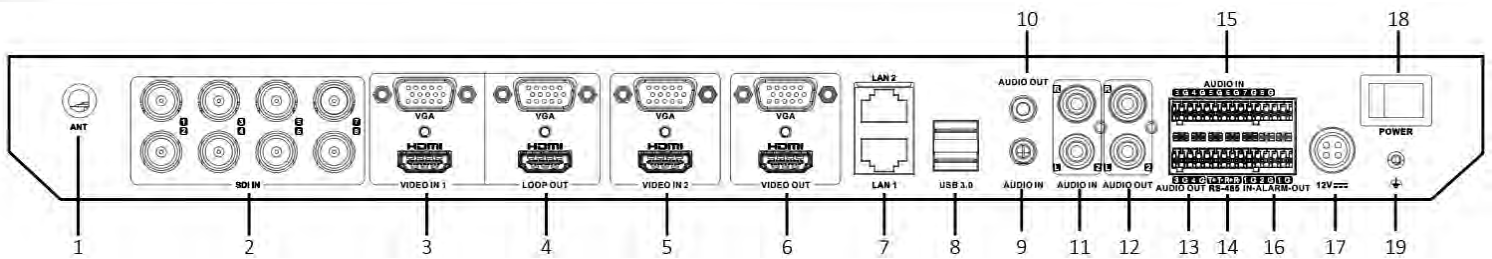

Physical Interfaces

No.	Description	No.	Description
1	ANT	11	AUDIO IN, RCA Connector
2	VIIDEO IN, SDI Connector	12	AUDIO OUT, RCA Connector
3	VGA and HDMI VIIDEO IN	13	AUDIO OUT
4	VGA and HDMI Loopback Interface	14	RS-485 Interface
5	VGA and HDMI VIIDEO IN	15	AUDIO IN
6	VGA and HDMI VIIDEO OUT	16	ALARM IN/OUT
7	LAN Network Interface	17	12 VDC Power Supply
8	USB 3.0 Interface	18	Power Switch
9	AUDIO IN, 3.5 mm Connector	19	GND
10	AUDIO OUT, 3.5 mm Connector		

Available Models

DS-8108LHFHI-K2

Distributed by

Headquarters

No.555 Qianmo Road, Binjiang District,
Hangzhou 310051, China
T +86-571-8807-5988
overseasbusiness@hikvision.com

Hikvision USA
T +1-909-895-0400
sales.usa@hikvision.com

Hikvision Europe
T +31-23-5542770
salesau@hikvision.com

Hikvision Middle East
T +971-4-8816086
salesme@hikvision.com

Hikvision Russia
T +7-495-669-67-99
saleru@hikvision.com

Hikvision India
T +91-22-28469900
sales@pramahikvision.com

Hikvision Italy
T +39-0438-6902
info.it@hikvision.com

Hikvision France
T +33(0)1-85-330-444
info.fr@hikvision.com

Hikvision Spain
T +34-91-737-16-55
info.es@hikvision.com

Hikvision Poland
T +48-22-460-01-50
poland@hikvision.com

Hikvision UK
T +44-1628-9021-4
support.uk@hikvision.com

Hikvision Singapore
T +65-6684-4718
sg@hikvision.com

Hikvision Oceania
T +61-2-8599-4233
salesau@hikvision.com

Hikvision Hong Kong
T +852-2151-1761

Hikvision Canada
T +1-909-895-0400
sales.usa@hikvision.com