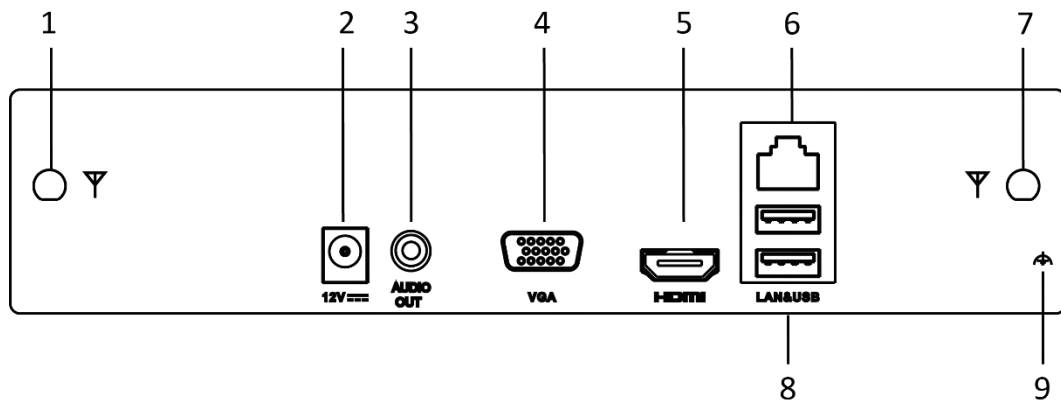

Physical Interfaces

No.	Name	No.	Name
1	Wi-Fi antenna	6	LAN
2	Power supply	7	Wi-Fi antenna
3	Audio out	8	USB
4	VGA interface	9	Ground
5	HDMI interface