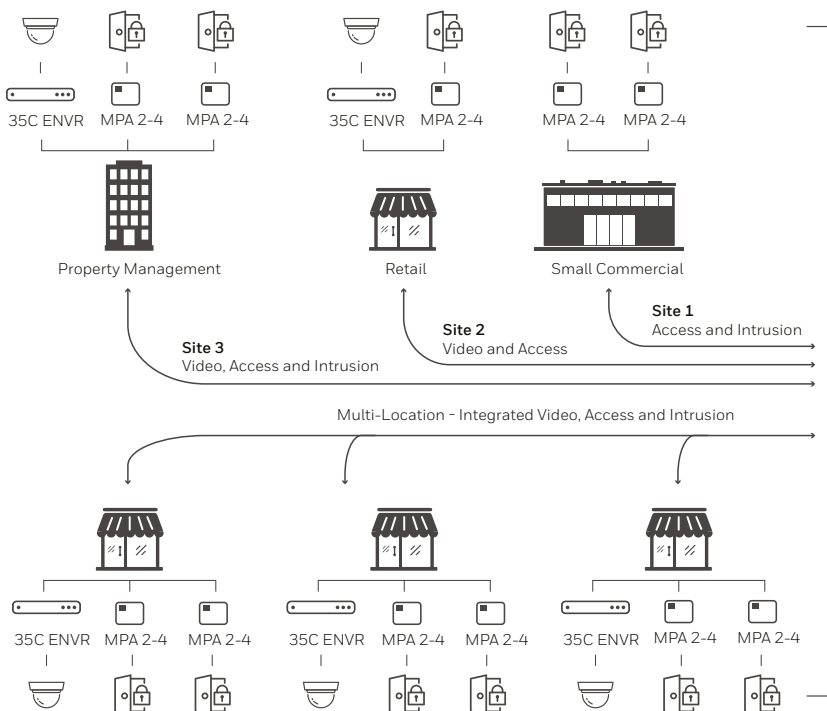

- Available on iOS and Android
- Fully integrated app for multi-site management and control
- Real time notifications and events
- Control user access across multi-sites
- Review live and recorded video
- See associated doors and cameras
- Lock and unlock doors

Dashboard

My Sites

Live Control

Viewer

Alarms and Events

People

35 SERIES HN35 PLUS MPC EMBEDDED NVR

MAXPRO CLOUD SYSTEM OVERVIEW

Cloud-Ready, Plug & Play, Flexible and Scalable

Accessible Anytime, Anywhere

35 SERIES HN35 PLUS MPC EMBEDDED NVR

MAXPRO CLOUD TECHNICAL SPECIFICATIONS

SYSTEM	
MAIN PROCESSOR	ARM Processor
OPERATING SYSTEM	EMBEDDED LINUX
ONVIF COMPLIANCE	ONVIF PROFILE S
VIDEO	
IP CAMERA INPUTS	8 / 16 Channels
SECURITY	
IP CAMERA INPUTS	NDA Section 889 Compliant
ENCRYPTION	Trusted Platform Module (TPM)
MAXPRO CLOUD (WEB/MOBILE)	HTTPS Login, User based privilege
WEB CLIENT SYSTEM	
BROWSERS	Chrome
OPERATING SYSTEM	Windows, MAC
MOBILE	IOS, Android
SECURITY	HTTPS Login, User based privilege
LIVE VIEW	
SECONDARY STREAM	H.264 Live Video
STREAMING	RTMP, Image Streaming
RESOLUTIONS	720p, D1, CIFStreaming MSE
FRAME RATE	Up to 30FPS
NUMBER OF LIVE SESSIONS	Unlimited
SALVO VIEW	1/4/6/8 (Configurable)
SITES IN SALVOS	Multi-site
ON-SITE RECORDING	
PRIMARY STREAM	H.264 Recorded Video
RESOLUTIONS	Up to 8MP
FRAME RATE	Up to 30FPS
RECORDING MODE	VMS, Input Trigger, Rule Trigger, User Trigger, Schedule recording (24*7)
RECORDING DURATION	Pre-event + Event duration + Post-event
PRE-EVENT	5 secs Max
POST-EVENT	30, 40, 50, 60 Secs
ON-SITE PLAYBACK SESSION	8 CH - 8 / 16 CH - 10
OFF-SITE RECORDING	
PRIMARY STREAM	H.264 video push
STREAMING	HLS Streaming
RESOLUTIONS	Up to 4K
FRAME RATE	Up to 30FPS
RECORDING ODE	VMS, Input Trigger, Rule Trigger, User Trigger
EVENT RECORDING DURATION	Pre-event + Event duration + Post-event
PRE-EVENT	5 secs Max
POST-EVENT	30, 40, 50, 60 Secs
CLOUD STORAGE (DAYS)	7, 30, 60, 90, 180, 365, FIFO
MAX NO OF STREAMING CLIENTS	Unlimited