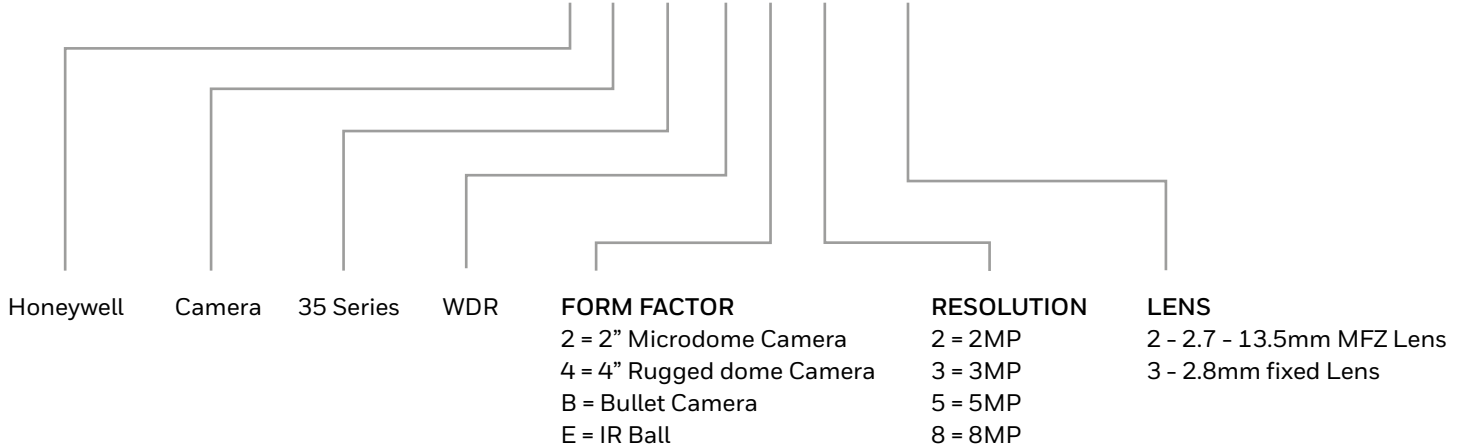

35 SERIES HN35 PLUS MPC EMBEDDED NVR

RECOMMENDED CAMERAS

H C 35 W 4 5 R 2

FORM FACTOR	MFZ LENS	FIXED LENS
35 SERIES IP CAMERAS		
MICRO DOME		HC35W25R3
RUGGED DOME	HC35W43R2, HC35W45R2, HC35W48R2	HC35W43R3, HC35W45R3, HC35W48R3
BULLET	HC35WB3R2, HC35WB5R2, HC35WB8R2	HC35WB3R3, HC35WB5R3, HC35WB8R3
BALL	HC35WE3R2, HC35WE5R2, HC35WE8R2	HC35WE3R3, HC35WE5R3, HC35WE8R3