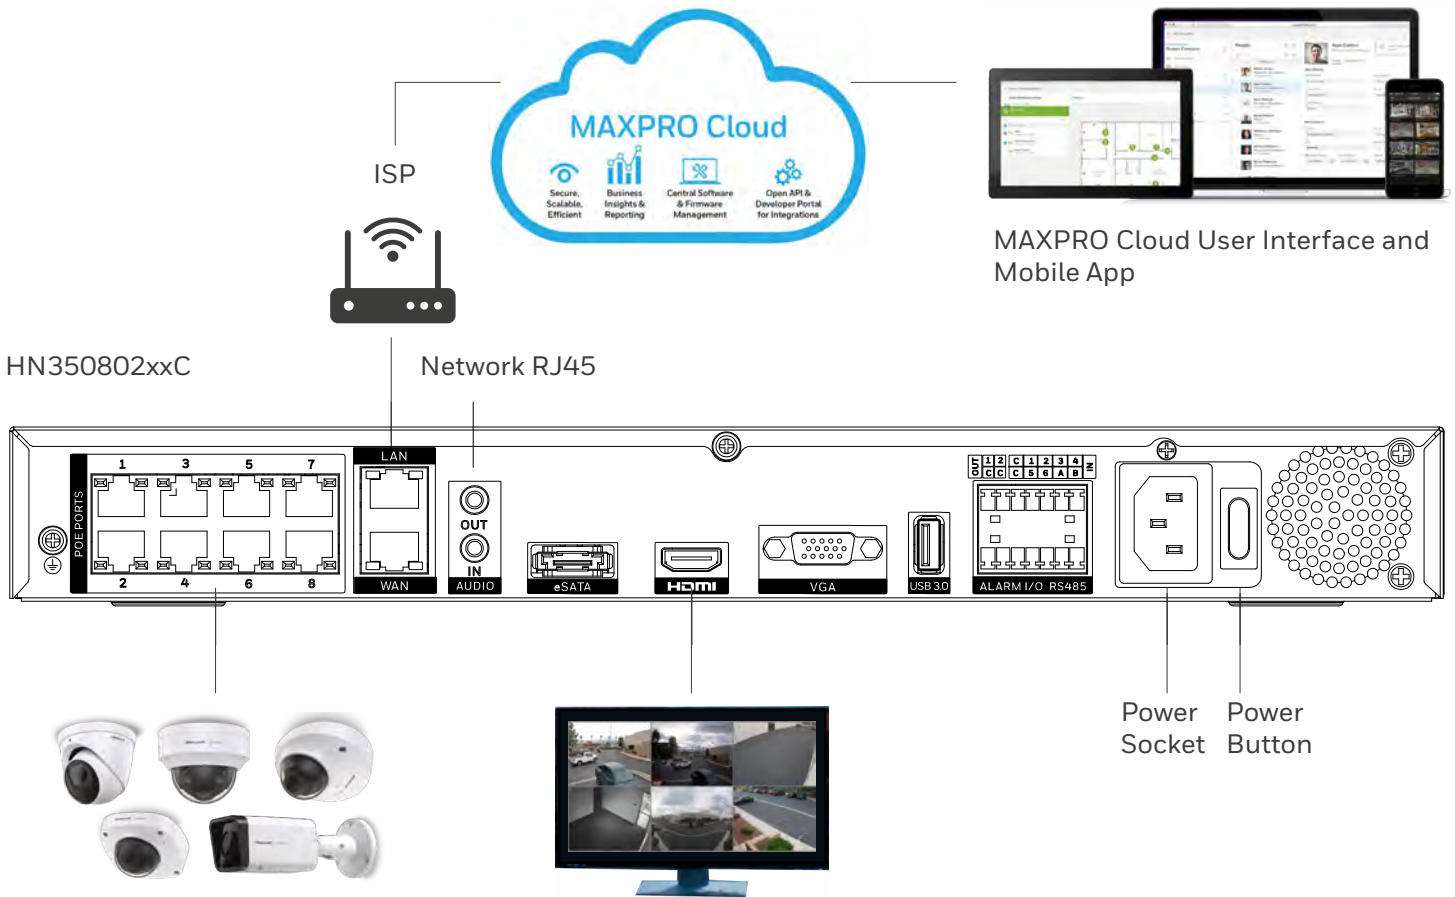

Dashboard

My Sites

Live Control

Viewer

Alarms and Events

People

35 SERIES HN35 PLUS MPC EMBEDDED NVR

MAXPRO CLOUD SYSTEM OVERVIEW

Cloud-Ready, Plug & Play, Flexible and Scalable

Accessible Anytime, Anywhere

35 SERIES HN35 PLUS MPC EMBEDDED NVR

MAXPRO CLOUD TECHNICAL SPECIFICATIONS

SYSTEM	
MAIN PROCESSOR	ARM Processor
OPERATING SYSTEM	EMBEDDED LINUX
ONVIF COMPLIANCE	ONVIF PROFILE S
VIDEO	
IP CAMERA INPUTS	8 / 16 Channels
SECURITY	
IP CAMERA INPUTS	NDA Section 889 Compliant
ENCRYPTION	Trusted Platform Module (TPM)
MAXPRO CLOUD (WEB/MOBILE)	HTTPS Login, User based privilege
WEB CLIENT SYSTEM	
BROWSERS	Chrome
OPERATING SYSTEM	Windows, MAC
MOBILE	IOS, Android
SECURITY	HTTPS Login, User based privilege
LIVE VIEW	
SECONDARY STREAM	H.264 Live Video
STREAMING	RTMP, Image Streaming
RESOLUTIONS	720p, D1, CIFStreaming MSE
FRAME RATE	Up to 30FPS
NUMBER OF LIVE SESSIONS	Unlimited
SALVO VIEW	1/4/6/8 (Configurable)
SITES IN SALVOS	Multi-site
ON-SITE RECORDING	
PRIMARY STREAM	H.264 Recorded Video
RESOLUTIONS	Up to 8MP
FRAME RATE	Up to 30FPS
RECORDING MODE	VMS, Input Trigger, Rule Trigger, User Trigger, Schedule recording (24*7)
RECORDING DURATION	Pre-event + Event duration + Post-event
PRE-EVENT	5 secs Max
POST-EVENT	30, 40, 50, 60 Secs
ON-SITE PLAYBACK SESSION	8 CH - 8 / 16 CH - 10
OFF-SITE RECORDING	
PRIMARY STREAM	H.264 video push
STREAMING	HLS Streaming
RESOLUTIONS	Up to 4K
FRAME RATE	Up to 30FPS
RECORDING ODE	VMS, Input Trigger, Rule Trigger, User Trigger
EVENT RECORDING DURATION	Pre-event + Event duration + Post-event
PRE-EVENT	5 secs Max
POST-EVENT	30, 40, 50, 60 Secs
CLOUD STORAGE (DAYS)	7, 30, 60, 90, 180, 365, FIFO
MAX NO OF STREAMING CLIENTS	Unlimited