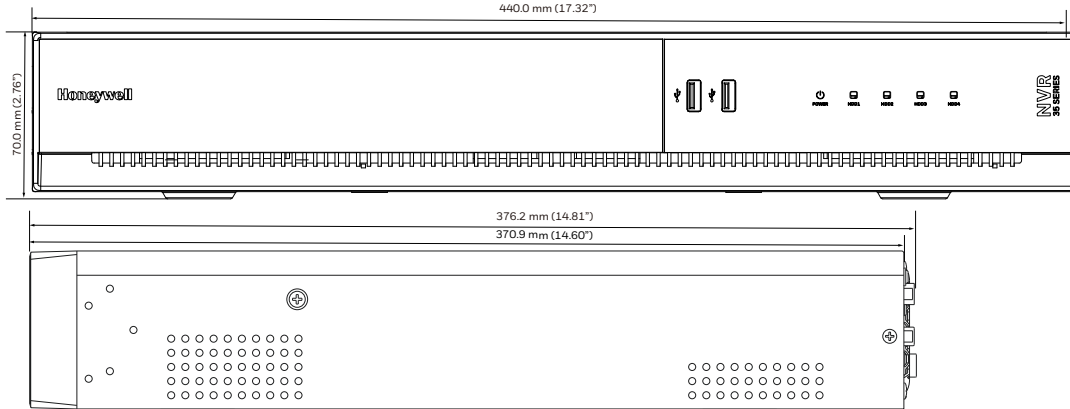

HN351604xxC/HN353204xx