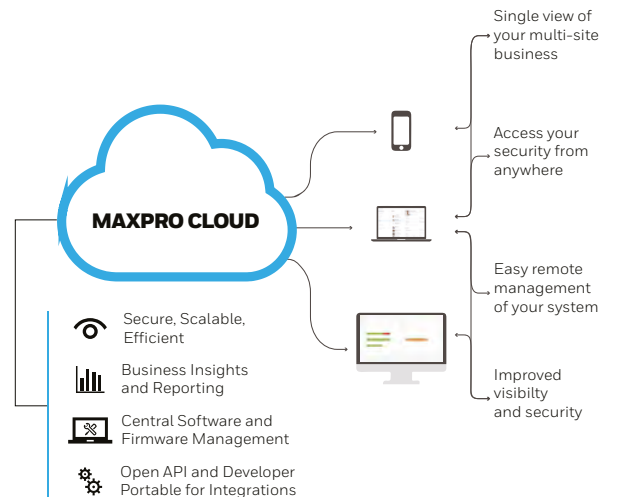

- Available on iOS and Android
- Fully integrated app for multi-site management and control
- Real time notifications and events
- Control user access across multi-sites
- Review live and recorded video
- See associated doors and cameras
- Lock and unlock doors

Dashboard

My Sites

Live Control

Viewer

Alarms and Events

People

35 SERIES HN35 PLUS MPC EMBEDDED NVR

MAXPRO CLOUD SYSTEM OVERVIEW

Cloud-Ready, Plug & Play, Flexible and Scalable

Accessible Anytime, Anywhere

35 SERIES HN35 PLUS MPC EMBEDDED NVR

MAXPRO CLOUD TECHNICAL SPECIFICATIONS

SYSTEM	
MAIN PROCESSOR	ARM Processor
OPERATING SYSTEM	EMBEDDED LINUX
ONVIF COMPLIANCE	ONVIF PROFILE S
VIDEO	
IP CAMERA INPUTS	8 / 16 Channels
SECURITY	
IP CAMERA INPUTS	NDA Section 889 Compliant
ENCRYPTION	Trusted Platform Module (TPM)
MAXPRO CLOUD (WEB/MOBILE)	HTTPS Login, User based privilege
WEB CLIENT SYSTEM	
BROWSERS	Chrome
OPERATING SYSTEM	Windows, MAC
MOBILE	IOS, Android
SECURITY	HTTPS Login, User based privilege
LIVE VIEW	
SECONDARY STREAM	H.264 Live Video
STREAMING	RTMP, Image Streaming
RESOLUTIONS	720p, D1, CIFStreaming MSE
FRAME RATE	Up to 30FPS
NUMBER OF LIVE SESSIONS	Unlimited
SALVO VIEW	1/4/6/8 (Configurable)
SITES IN SALVOS	Multi-site
ON-SITE RECORDING	
PRIMARY STREAM	H.264 Recorded Video
RESOLUTIONS	Up to 8MP
FRAME RATE	Up to 30FPS
RECORDING MODE	VMS, Input Trigger, Rule Trigger, User Trigger, Schedule recording (24*7)
RECORDING DURATION	Pre-event + Event duration + Post-event
PRE-EVENT	5 secs Max
POST-EVENT	30, 40, 50, 60 Secs
ON-SITE PLAYBACK SESSION	8 CH - 8 / 16 CH - 10
OFF-SITE RECORDING	
PRIMARY STREAM	H.264 video push
STREAMING	HLS Streaming
RESOLUTIONS	Up to 4K
FRAME RATE	Up to 30FPS
RECORDING ODE	VMS, Input Trigger, Rule Trigger, User Trigger
EVENT RECORDING DURATION	Pre-event + Event duration + Post-event
PRE-EVENT	5 secs Max
POST-EVENT	30, 40, 50, 60 Secs
CLOUD STORAGE (DAYS)	7, 30, 60, 90, 180, 365, FIFO
MAX NO OF STREAMING CLIENTS	Unlimited