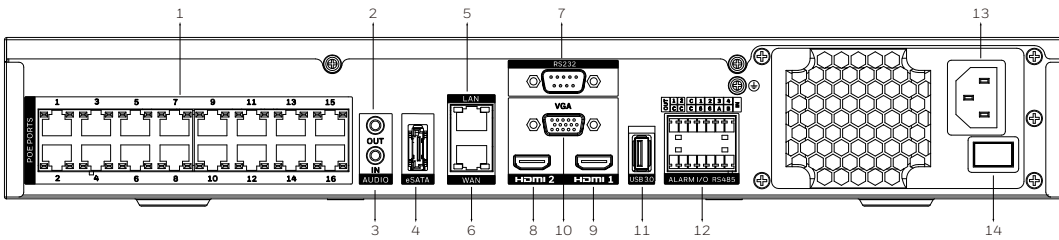

HN351604xxC