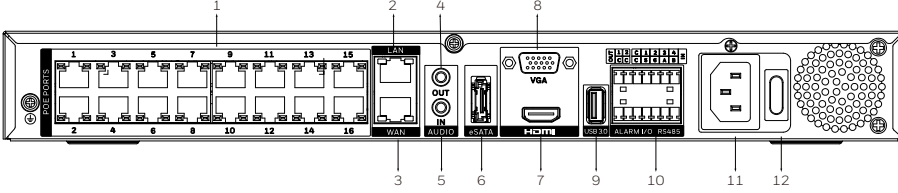

HN351602xxC