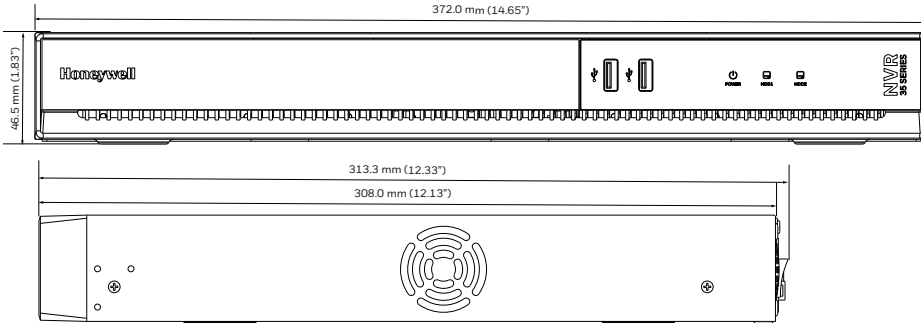

HN350802xxC/HN351602xxC