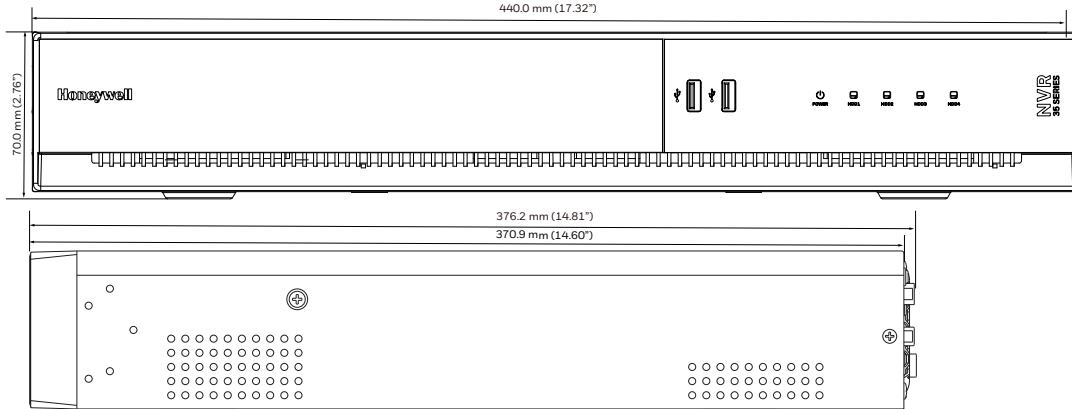

HN351604xxC/HN353204xx