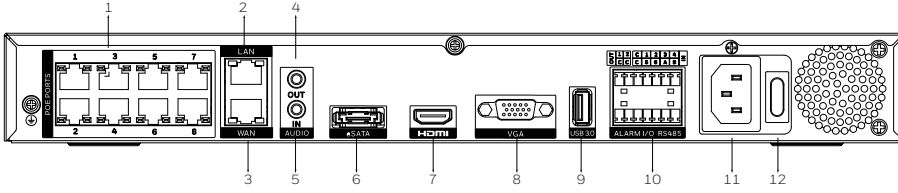

35 SERIES HN35 PLUS MPC EMBEDDED NVR

SYSTEM DIAGRAM

HN350802xxC