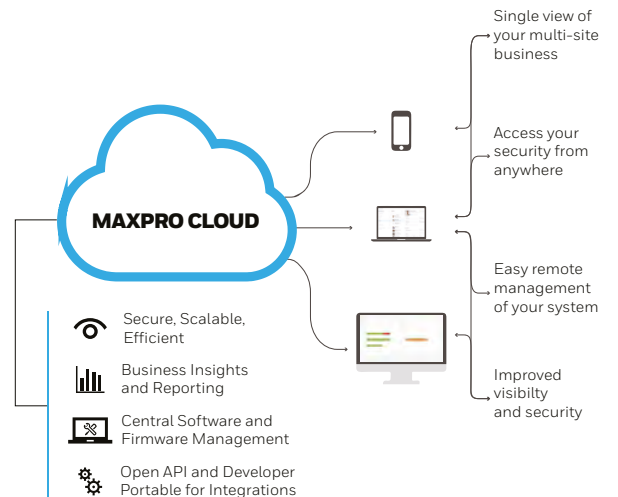

- Available on iOS and Android
- Fully integrated app for multi-site management and control
- Real time notifications and events
- Control user access across multi-sites
- Review live and recorded video
- See associated doors and cameras
- Lock and unlock doors

Dashboard My Sites Live Control Viewer Alarms and Events People

35 SERIES HN35 PLUS MPC EMBEDDED NVR

MAXPRO CLOUD SYSTEM OVERVIEW

Cloud-Ready, Plug & Play, Flexible and Scalable

Accessible Anytime, Anywhere

35 SERIES HN35 PLUS MPC EMBEDDED NVR

MAXPRO CLOUD TECHNICAL SPECIFICATIONS

SYSTEM	
MAIN PROCESSOR	ARM Processor
OPERATING SYSTEM	EMBEDDED LINUX
ONVIF COMPLIANCE	ONVIF PROFILE S
VIDEO	
IP CAMERA INPUTS	8 / 16 Channels
SECURITY	
IP CAMERA INPUTS	NDA Section 889 Compliant
ENCRYPTION	Trusted Platform Module (TPM)
MAXPRO CLOUD (WEB/MOBILE)	HTTPS Login, User based privilege
WEB CLIENT SYSTEM	
BROWSERS	Chrome
OPERATING SYSTEM	Windows, MAC
MOBILE	IOS, Android
SECURITY	HTTPS Login, User based privilege
LIVE VIEW	
SECONDARY STREAM	H.264 Live Video
STREAMING	RTMP, Image Streaming
RESOLUTIONS	720p, D1, CIFStreaming MSE
FRAME RATE	Up to 30FPS
NUMBER OF LIVE SESSIONS	Unlimited
SALVO VIEW	1/4/6/8 (Configurable)
SITES IN SALVOS	Multi-site
ON-SITE RECORDING	
PRIMARY STREAM	H.264 Recorded Video
RESOLUTIONS	Up to 8MP
FRAME RATE	Up to 30FPS
RECORDING MODE	VMS, Input Trigger, Rule Trigger, User Trigger, Schedule recording (24*7)
RECORDING DURATION	Pre-event + Event duration + Post-event
PRE-EVENT	5 secs Max
POST-EVENT	30, 40, 50, 60 Secs
ON-SITE PLAYBACK SESSION	8 CH - 8 / 16 CH - 10
OFF-SITE RECORDING	
PRIMARY STREAM	H.264 video push
STREAMING	HLS Streaming
RESOLUTIONS	Up to 4K
FRAME RATE	Up to 30FPS
RECORDING ODE	VMS, Input Trigger, Rule Trigger, User Trigger
EVENT RECORDING DURATION	Pre-event + Event duration + Post-event
PRE-EVENT	5 secs Max
POST-EVENT	30, 40, 50, 60 Secs
CLOUD STORAGE (DAYS)	7, 30, 60, 90, 180, 365, FIFO
MAX NO OF STREAMING CLIENTS	Unlimited