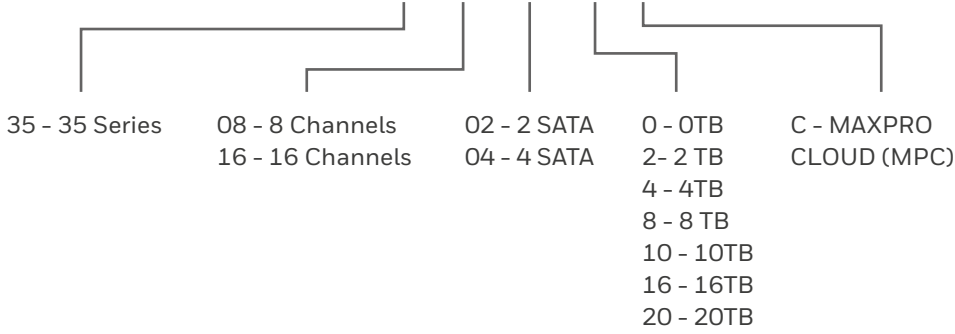

HN35 16 04 20 C

ORDERING	
MODEL#	DESCRIPTION
HN35080200C	8 Chs NVR 4K Support, H.265/H.264, 8 Chs PoE, Stream Encryption, 0 TB, 2 SATA, MPC
HN35080202C	8 Chs NVR 4K Support, H.265/H.264, 8 Chs PoE, Stream Encryption, 2 TB, 2 SATA, MPC
HN35080204C	8 Chs NVR 4K Support, H.265/H.264, 8 Chs PoE, Stream Encryption, 4 TB, 2 SATA, MPC
HN35080208C	8 Chs NVR 4K Support, H.265/H.264, 8 Chs PoE, Stream Encryption, 8 TB, 2 SATA, MPC
HN35080210C	8 Chs NVR 4K Support, H.265/H.264, 8 Chs PoE, Stream Encryption, 10 TB, 2 SATA, MPC
HN35080216C	8 Chs NVR 4K Support, H.265/H.264, 8 Chs PoE, Stream Encryption, 16 TB, 2 SATA, MPC
HN35160200C	16 Chs NVR 4K Support, H.265/H.264, 16 Chs PoE, Stream Encryption, 0 TB, 2 SATA, MPC
HN35160204C	16 Chs NVR 4K Support, H.265/H.264, 16 Chs PoE, Stream Encryption, 4 TB, 2 SATA, MPC
HN35160208C	16 Chs NVR 4K Support, H.265/H.264, 16 Chs PoE, Stream Encryption, 8 TB, 2 SATA, MPC
HN35160210C	16 Chs NVR 4K Support, H.265/H.264, 16 Chs PoE, Stream Encryption, 10 TB, 2 SATA, MPC
HN35160216C	16 Chs NVR 4K Support, H.265/H.264, 16 Chs PoE, Stream Encryption, 16 TB, 2 SATA, MPC
HN35160220C	16 Chs NVR 4K Support, H.265/H.264, 16 Chs PoE, Stream Encryption, 20 TB, 2 SATA, MPC
HN35160400C	16 Chs NVR 4K Support, H.265/H.264, 16 Chs PoE, Stream Encryption, 0 TB, 4 SATA, MPC
HN35160404C	16 Chs NVR 4K Support, H.265/H.264, 16 Chs PoE, Stream Encryption, 4 TB, 4 SATA, MPC
HN35160408C	16 Chs NVR 4K Support, H.265/H.264, 16 Chs PoE, Stream Encryption, 8 TB, 4 SATA, MPC
HN35160410C	16 Chs NVR 4K Support, H.265/H.264, 16 Chs PoE, Stream Encryption, 10 TB, 4 SATA, MPC
HN35160416C	16 Chs NVR 4K Support, H.265/H.264, 16 Chs PoE, Stream Encryption, 16 TB, 4 SATA, MPC
HN35160420C	16 Chs NVR 4K Support, H.265/H.264, 16 Chs PoE, Stream Encryption, 20 TB, 4 SATA, MPC

For More Information
buildings.honeywell.com/security

Honeywell Building Technologies
715 Peachtree St. NE
Atlanta, GA 30308
1.800.323.4576
www.honeywell.com

HBT-SEC-HN35PLMPC-01-US(1222)DS-COE
© 2022 Honeywell International Inc.

**THE
FUTURE
IS
WHAT
WE
MAKE IT**