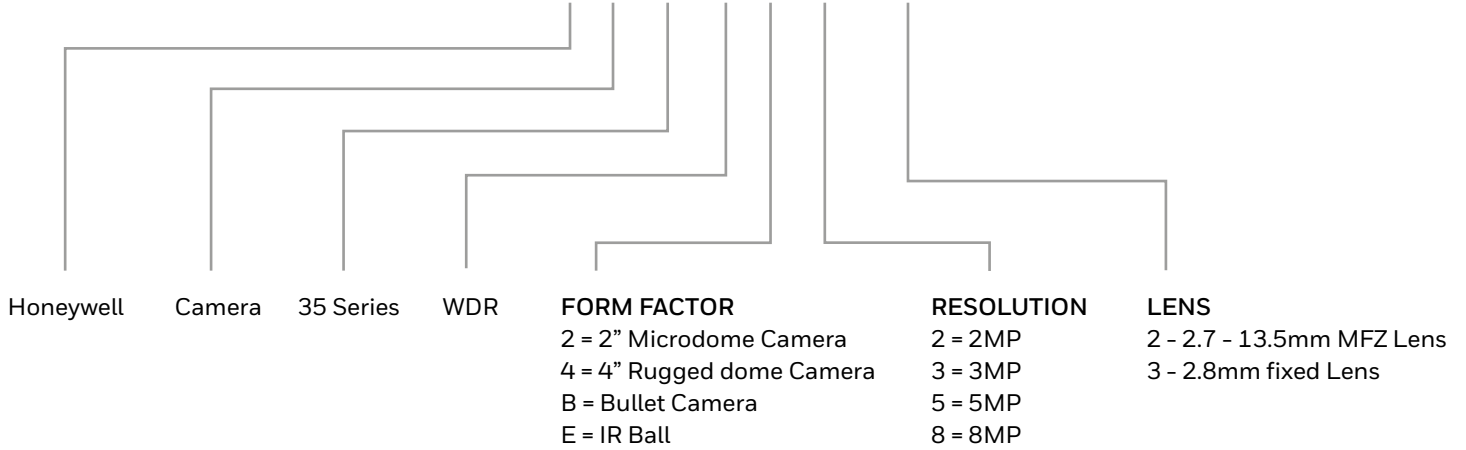

35 SERIES HN35 PLUS MPC EMBEDDED NVR

RECOMMENDED CAMERAS

H C 35 W 4 5 R 2

FORM FACTOR	MFZ LENS	FIXED LENS
35 SERIES IP CAMERAS		
MICRO DOME		HC35W25R3
RUGGED DOME	HC35W43R2, HC35W45R2, HC35W48R2	HC35W43R3, HC35W45R3, HC35W48R3
BULLET	HC35WB3R2, HC35WB5R2, HC35WB8R2	HC35WB3R3, HC35WB5R3, HC35WB8R3
BALL	HC35WE3R2, HC35WE5R2, HC35WE8R2	HC35WE3R3, HC35WE5R3, HC35WE8R3