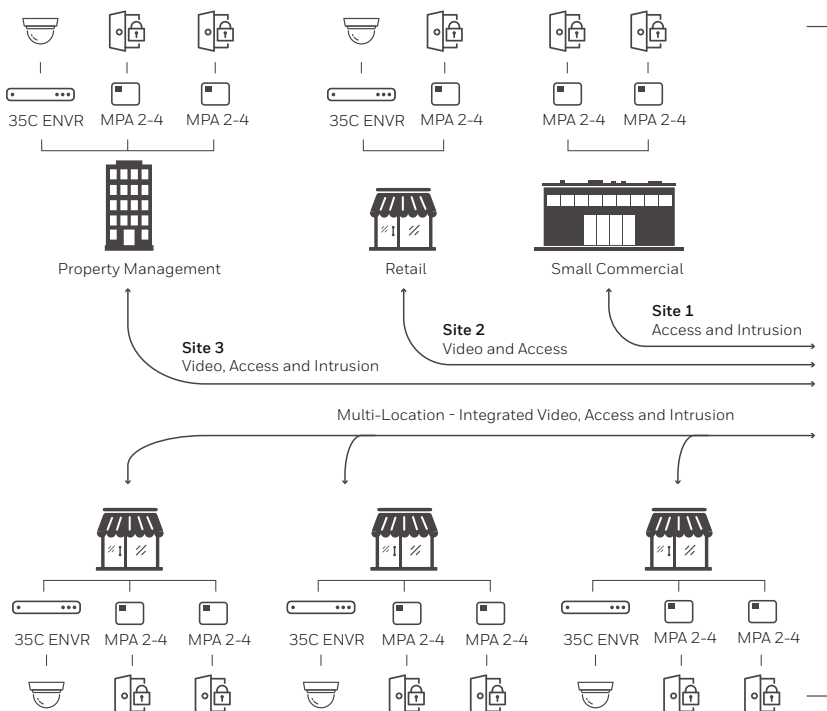

- Configure, manage and control multi-site locations remotely
- Map based and fully scalable
- Multi-site integrated Viewer for access and video
- Video review of local and cloud storage
- Global user access management
- Door and camera association
- Lock and unlock doors

- Available on iOS and Android
- Fully integrated app for multi-site management and control
- Real time notifications and events
- Control user access across multi-sites
- Review live and recorded video
- See associated doors and cameras
- Lock and unlock doors

Dashboard My Sites Live Control Viewer Alarms and Events People

35 SERIES HN35 PLUS MPC EMBEDDED NVR

MAXPRO CLOUD SYSTEM OVERVIEW

Cloud-Ready, Plug & Play, Flexible and Scalable

Accessible Anytime, Anywhere