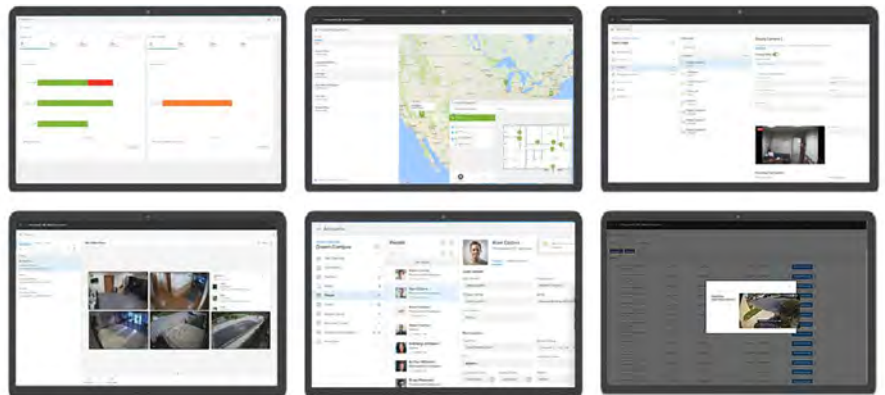

Remote configuration and management of sites, devices, schedules and users improves situational awareness, reduces operational costs and streamlines efficiencies across multi-site installations

Our cloud ready range of ENVR's makes installation easy with plug and play connectivity, auto registration of cameras and cloud-based configuration, reducing your creation costs and installation time.

35 SERIES HN35 PLUS MPC EMBEDDED NVR

SYSTEM BENEFITS

- Secure cloud-based multi-site managed video
- Plug and play cloud ready ENVRs 8 and 16 Ch
- Multi-site video deployments made easy with cloud-based configuration and management
- Multi-site video from anywhere via standard web browser
- Easy Integration to Access control, door and camera associations
- Fully integrated multisite management via app for iOS and Android
- Local and Cloud based storage of video at your fingertips
- Fully scalable architecture with distributed deployment
- Real time notifications with video clips and associated access events
- Remote configuration reduces truck roles
- Multisite remote f/w updates keeps system up to date and cyber secure
- Health and status of cameras and devices across all customer locations
- Easy to install and cost effective for small to medium enterprise

- Configure, manage and control multi-site locations remotely
- Map based and fully scalable
- Multi-site integrated Viewer for access and video
- Video review of local and cloud storage
- Global user access management
- Door and camera association
- Lock and unlock doors

- Available on iOS and Android
- Fully integrated app for multi-site management and control
- Real time notifications and events
- Control user access across multi-sites
- Review live and recorded video
- See associated doors and cameras
- Lock and unlock doors