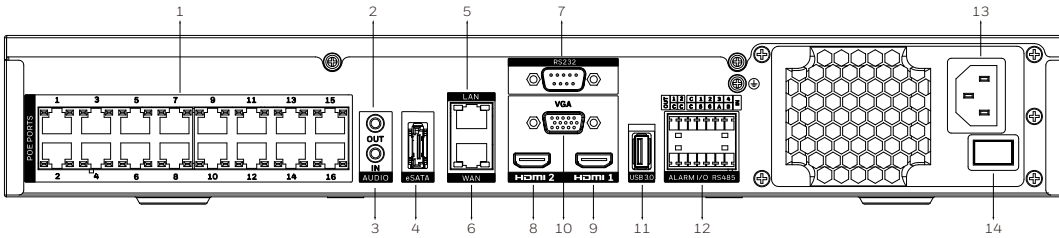

HN351604xxC