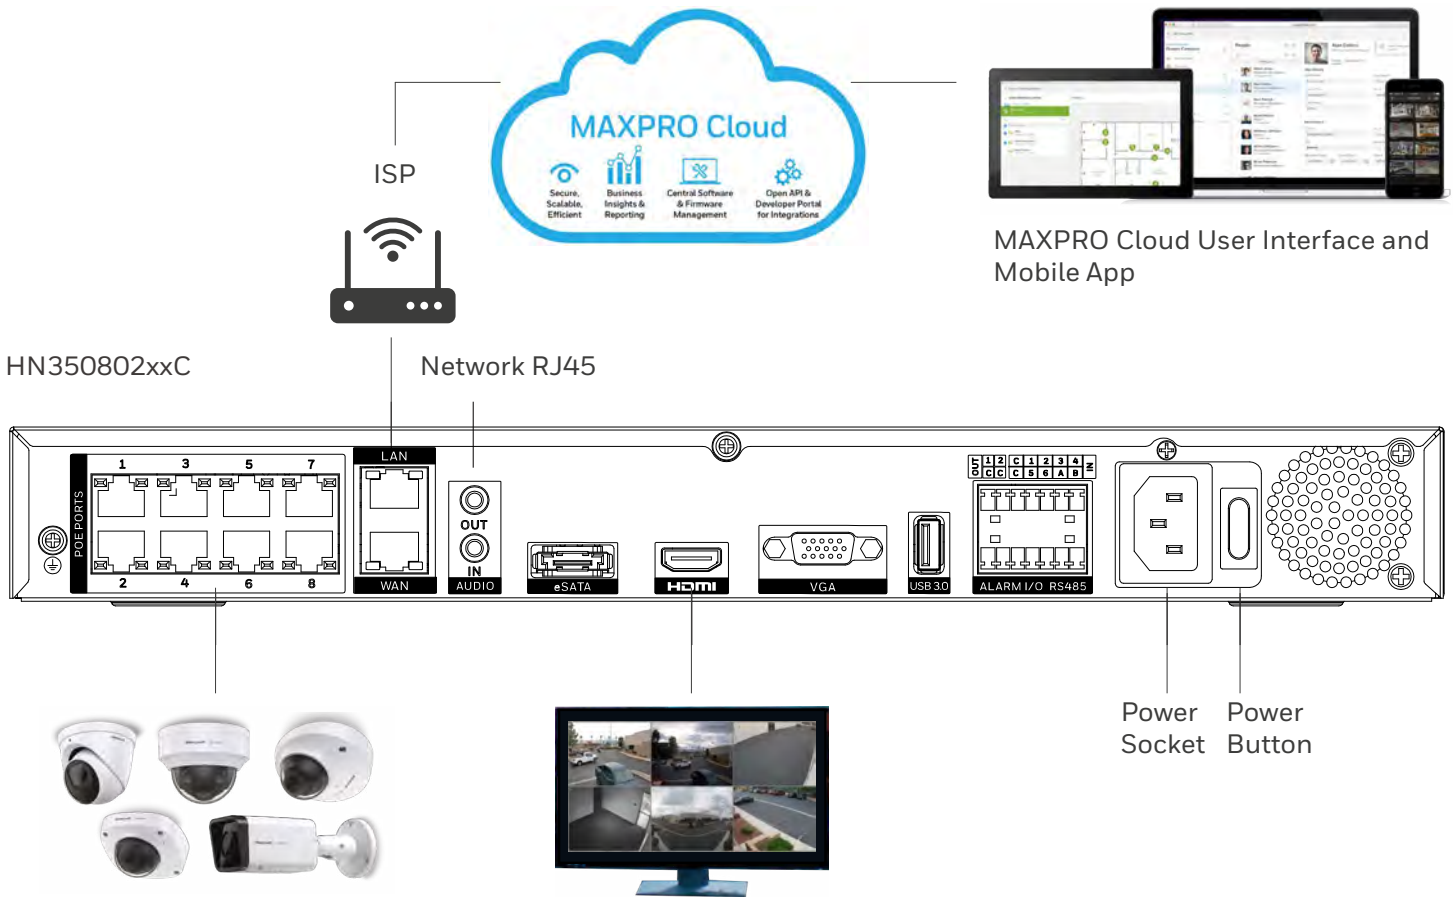

35 SERIES HN35 PLUS MPC

8 / 16 Ch 4K Embedded Network Video Recorder
- MAXPRO® Cloud Ready

MAXPRO Cloud is a fully integrated access and video Security as a Service platform. Ideal for small, medium and enterprise businesses, MAXPRO Cloud makes multi-site building security simple and scalable. Users can manage their security system from anywhere at any time via a standard web browser or via our fully integrated innovative app.

35 SERIES HN35 PLUS MPC EMBEDDED NVR

SYSTEM BENEFITS

- Secure cloud-based multi-site managed video
- Plug and play cloud ready ENVRs 8 and 16 Ch
- Multi-site video deployments made easy with cloud-based configuration and management
- Multi-site video from anywhere via standard web browser
- Easy Integration to Access control, door and camera associations
- Fully integrated multisite management via app for iOS and Android
- Local and Cloud based storage of video at your fingertips
- Fully scalable architecture with distributed deployment
- Real time notifications with video clips and associated access events
- Remote configuration reduces truck roles
- Multisite remote f/w updates keeps system up to date and cyber secure
- Health and status of cameras and devices across all customer locations
- Easy to install and cost effective for small to medium enterprise

- Configure, manage and control multi-site locations remotely
- Map based and fully scalable
- Multi-site integrated Viewer for access and video
- Video review of local and cloud storage
- Global user access management
- Door and camera association
- Lock and unlock doors

Dashboard My Sites Live Control Viewer Alarms and Events People

35 SERIES HN35 PLUS MPC EMBEDDED NVR

MAXPRO CLOUD SYSTEM OVERVIEW

Cloud-Ready, Plug & Play, Flexible and Scalable

Accessible Anytime, Anywhere