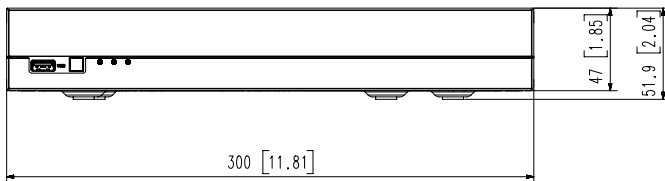

3		
2		
1	XRN-420S	'21.06.01
No.	MODEL NAME	DATE
Unit:mm[inch]		SCALE:1/2
Hanwha Techwin		

A2

© Hanwha Techwin Co.,Ltd. All rights reserved.