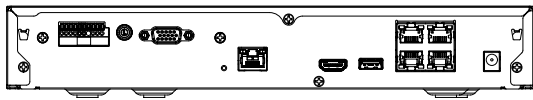

3		
2		
1	XRN-420S	'21.06.01
No.	MODEL NAME	DATE
Unit:mm[inch]		SCALE:1/2
Hanwha Techwin		

A2

© Hanwha Techwin Co.,Ltd. All rights reserved.