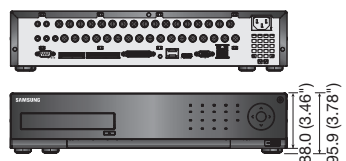

Dimensions

Unit : mm (inch)

		SRD-1656D	
DISPLAY			
Video	Inputs	16 Composite video 0.5-1 Vpp, 75 ohm automatic termination	
	Resolution	NTSC : 1280 x 480, 720 x 480 / PAL : 1280 x 576, 720 x 576	
Live	Frame Rate	NTSC : 480fps / PAL : 400fps	
	Resolution	NTSC : 1280 x 480, 720 x 480 / PAL : 1280 x 576, 720 x 576	
	Multi Screen Display	1 / 4 / 7 / 9 / 13 / 16 / 16A / Sequence / PIP	
PERFORMANCE			
Operating System	Embedded	Linux	
	Compression	H.264	
Recording	Record Rate	NTSC : Up to 120fps@1280 x 480 / PAL : Up to 100fps@1280 x 576 NTSC : Up to 120fps@704 x 480 / PAL : Up to 100fps@704 x 576 NTSC : Up to 240fps@704 x 240 / PAL : Up to 200fps@704 x 288 NTSC : Up to 480fps@352 x 240 / PAL : Up to 400fps@352 x 288	
	Mode	NTSC : Manual, Schedule (Continuous / Event), Event (Pre / Post), Time lapse (1 ~ 30 fps) PAL : Manual, Schedule (Continuous / Event), Event (Pre / Post), Time lapse (1 ~ 25fps)	
	Event	Video loss, Motion (Level 1 ~ 10), Alarm, Tampering (Level 1 ~ 3)	
	Overwrite Modes	Selectable (Stop / Continuous)	
	Pre-alarm	Up to 30sec (5, 10, 20, 30sec)	
	Post-alarm	Up to 6hour (5, 10, 20, 30sec, 1, 3, 5, 10, 20min, 1, 2, 3, 4, 5, 6hour)	
	Search Mode	Date/Time, Event, Back up, POS, Motion (*All search include preview function)	
Search & Playback	Playback Function	Fast forward / backward (2x, 4x, 8x, 16x, 32x, 64x) *Backward play with i-frame only Slow forward / backward (1/2x, 1/4x, 1/8x) Step forward / backward *Backward play with i-frame only	
	Transmission Speed	4CIF / 2CIF / CIF (NTSC : 120 / 240 / 480fps, PAL : 100 / 200 / 400fps)	
Network (IPv4)	Bandwidth	Up to 32Mbps	
	Bandwidth Control	Selectable	
	Stream	H.264 (4CIF / 2CIF / CIF selectable)	
	Max. Remote Users	Search 3 / Live unicast 10 / Live multicast 20	
	Protocol Support	TCP/IP, DHCP, PPPoE, SMTP, NTP, HTTP, HTTPS, DDNS, RTP, RTSP, SNMP	
	Monitoring	SmartViewer, Webviewer, SSM (CMS)	
Smart Phone	Platform	Android, iOS	
	Protocol Support	RTP, RTSP, HTTP, CGI	
	Max. Remote Users	Live 2, Search 1	
Storage	Internal HDD	Up to 4 SATA HDDs	
	External (e-SATA Interface)	2 External SATA ports (*Expansion bay, Model : SVS-5R/5E)	
	DVD Writer (Back up)	Yes	
	USB (Back up)	2 USB ports	
Security	File Format (Back up)	BU (DVR player), EXE (Include player), AVI	
	Password Protection	1 Admin, 10 Group, 10 User per 1 group	
	Data Authentication	Watermark	
INTERFACE			
Monitors	VGA	1 VGA (1280 x 720, 1280 x 1024, 1920 x 1080)	
	HDMI	1 HDMI (1280 x 720, 1280 x 1024, 1920 x 1080)	
	Digital Composite	1 (1280 x 720, 1280 x 1024, 1920 x 1080)	
	Loop Outputs	Digital spot (2CH) *Included OSD on screen, multi mode support (1CH) 16CH	
Audio	Inputs / Output	16CH line in (Built-in 4CH, option : audio extension cable) / 1CH line out	
	Compression	G.711	
	Sampling Rate	8KHz	
Alarm	Inputs / Output	Terminal 16 inputs (NO/NC) / Terminal 4 relay outputs (NO/NC), Rating : 30V DC / 2A, 250V AC / 0.25A	
	Remote Notification	Notification via e-mail	
Connections	Ethernet	1 RJ-45 10/100/1000 Base-T	
	Serial Interface	RS-232/RS-485 (Full duplex) for PTZ, Samsung system keyboard	
	USB	USB 2.0, 2 ports	
	eSATA	2 External SATA ports	
	Application Support	Mouse, Remote controller	
GENERAL	RS-485 Protocol	Samsung-T/E, Pelco-D/P, Panasonic, Phillips, AD, DIAMOND, ERNA, KALATEL, VCL TP, VICON, ELMO, GE	
	Coax Protocol	Samsung CCVC, Pelco-C	
	GENERAL		
Electrical	Input Voltage / Current	100 ~ 240V AC ±10%, 50/60Hz, Auto ranging	
	Power Consumption	Max. 60W (With 1x HDD)	
Environmental	Operating Temperature	+0°C ~ +40°C (+32°F ~ +104°F)	
	Operating Humidity	20% ~ 85% RH	
	Dimensions (WxHxD)	440.0 x 88.0 x 384.8mm (17.32" x 3.46" x 15.15")	
Mechanical	Weight (With hard disks)	Approx. 6.6Kg (14.61 lb)	
	Rack Mountable	Yes	
Language	English, French, German, Spanish, Italian, Russian, Polish, Czech, Turkish, Netherlands, Portuguese, Swedish, Danish, Rumania, Serbia, Croatia, Hungary, Greek, Finnish, Norwegian, Korean, Japanese, Chinese (Traditional), Thai, Taiwanese (25 Language)