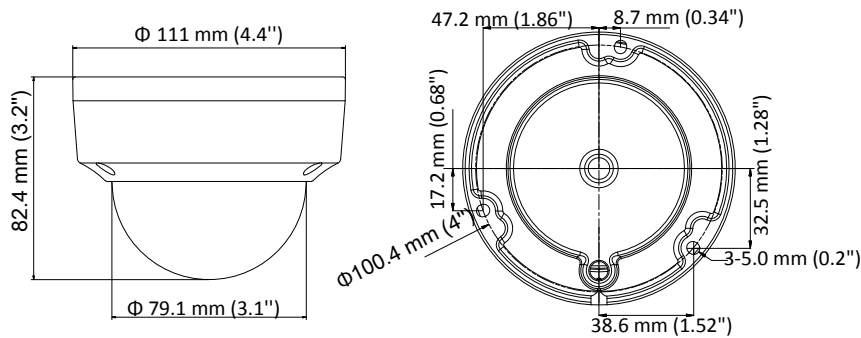

## Specification

<b>Camera</b>	
Image Sensor	2.0 megapixel progressive scan CMOS
Signal System	PAL/NTSC
Frame Rate	PAL: 1080p@25fps NTSC: 1080p@30fps
Resolution	1920 (H) × 1080 (V)
Min. illumination	Color: 0.005 Lux @ (F1.2, AGC ON), 0 Lux with IR
Shutter Time	PAL: 1/25 s to 1/50, 000 s NTSC: 1/30 s to 1/50, 000 s
Slow Shutter	Max. 16 times
Lens	2.8 mm, 3.6 mm, 6 mm fixed focal lens
Horizontal Field of View	103.5° (2.8 mm), 82.6° (3.6 mm), 54.4° (6 mm)
Lens Mount	M12
Day & Night	IR cut filter
Angle Adjustment	Pan: 0° to 355°, Tilt: 0° to 75°, Rotate: 0° to 355°
Synchronization	Internal synchronization
WDR (Wide Dynamic Range)	> 120 dB
<b>Menu</b>	
AGC	Support
Day/Night Mode	Auto/Color/BW (Black and White)
White Balance	ATW/MANUAL
Privacy Mask	ON/OFF, 4 programmable privacy masks
Motion Detection	4 programmable motion areas
Backlight Compensation	WDR/BLC/HLC/OFF
3D DNR (Digital Noise Reduction)	Level 1 to 10
Language	English, Chinese
Functions	Brightness, Sharpness, Mirror, Smart IR
<b>Interface</b>	
Video Output	1 HD analog output
<b>General</b>	
Operating Conditions	-40 °C to 60 °C (-40 °F to 140 °F), humidity: 90% or less (non-condensation)
Power Supply	12 VDC ±25%/PoC.af
Power Consumption	Max. 3.2 W
Protection Level	IP67, IK7
Material	Metal
IR Range	Up to 20 m
Communication	Up the coax, Protocol: HIKVISION-C (TVI output)
Dimensions	Φ 111 mm × 82.4 mm (Φ 4.4" × 3.2")
Weight	Approx. 350 g (0.77 lb.)

## Dimension