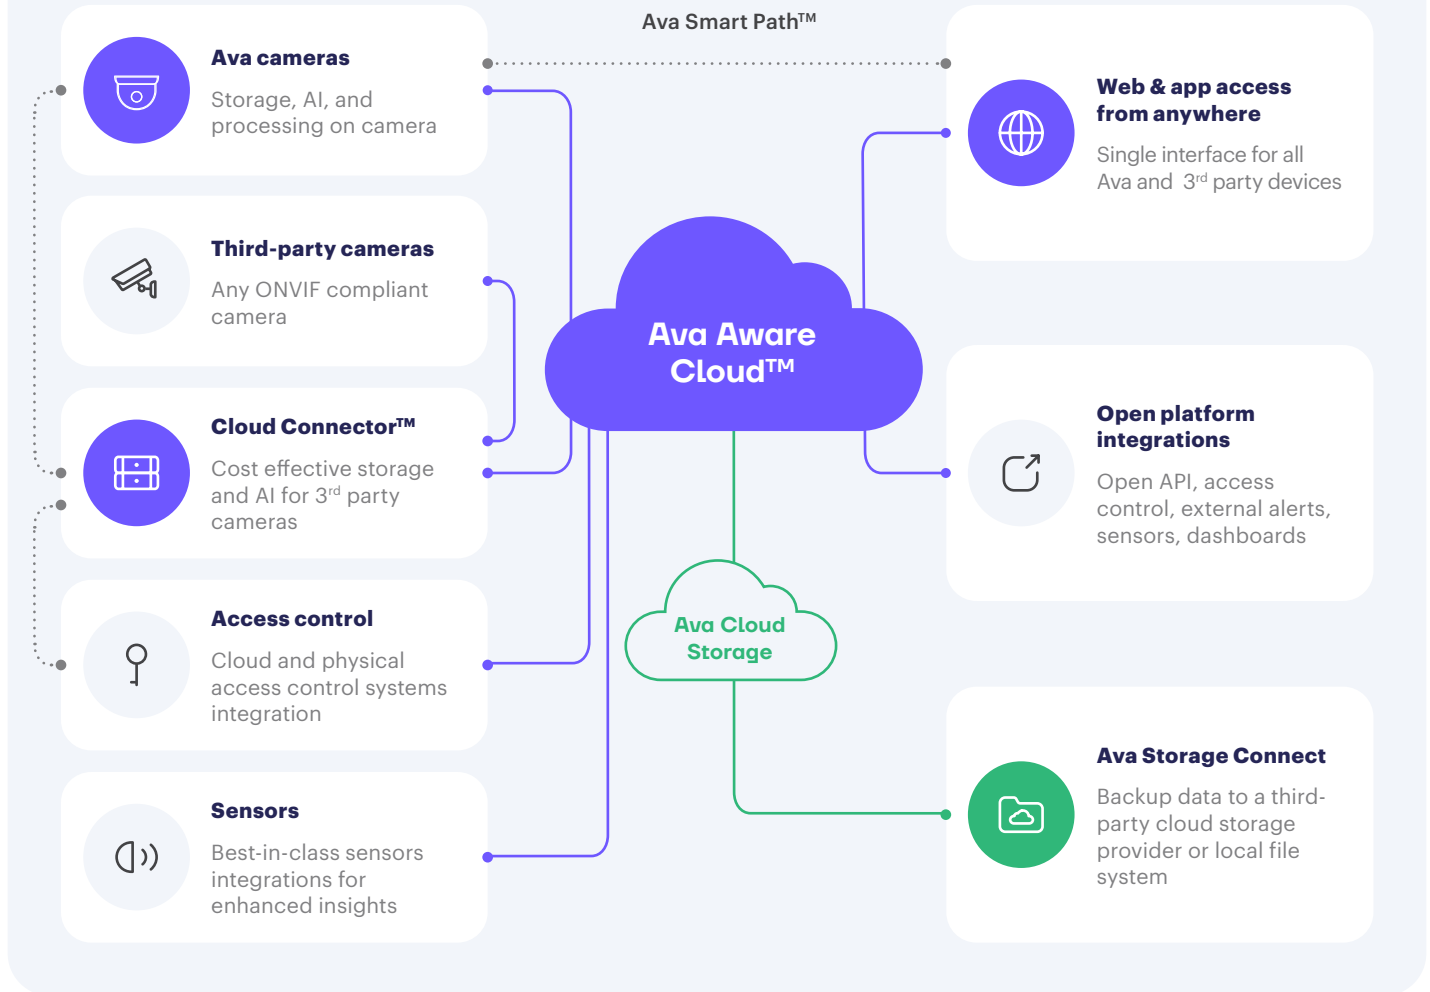

Conduct more accurate post-event investigations

Incredibly accurate with the ability to pick up data a human may not detect

How it works?

- 1.** Use Ava Aware LPR with your existing security cameras, Ava Bullet, or Ava Dome
- 2.** As traffic enters your property, Ava Aware LPR scans each vehicle and creates an event based on rules, categorizing the license plate into a searchable query
- 3.** Events are identified on your Ava Aware dashboard
- 4.** Access events allow you to automate gated entry by approving certain license plates to your lot or garage
- 5.** Access any LPR events or alerts from your phone or computer

Drive-throughs

Protect your drive-through from vandalism and incidents by tracking vehicles and collecting data.

Why Ava

No rip and replace

Ava Aware LPR can layer onto your existing dome or bullet cameras, so you don't need to change your security system.

Decrease traffic jams

Have Ava Aware LPR scan and permit entry or exit to vehicles faster than a staffed security booth can.

Why Ava

Always ahead of the curve

Ava Aware LPR is software driven, so updates are automatic—you'll always have the most-recent firmware and features.

Why Ava

Open

The possibilities are endless with Ava. Use LPR to automate your security and entrances with intuitive machine learning and rule-set incorporation across many different systems.

How it works – the Ava Cloud Video Security architecture