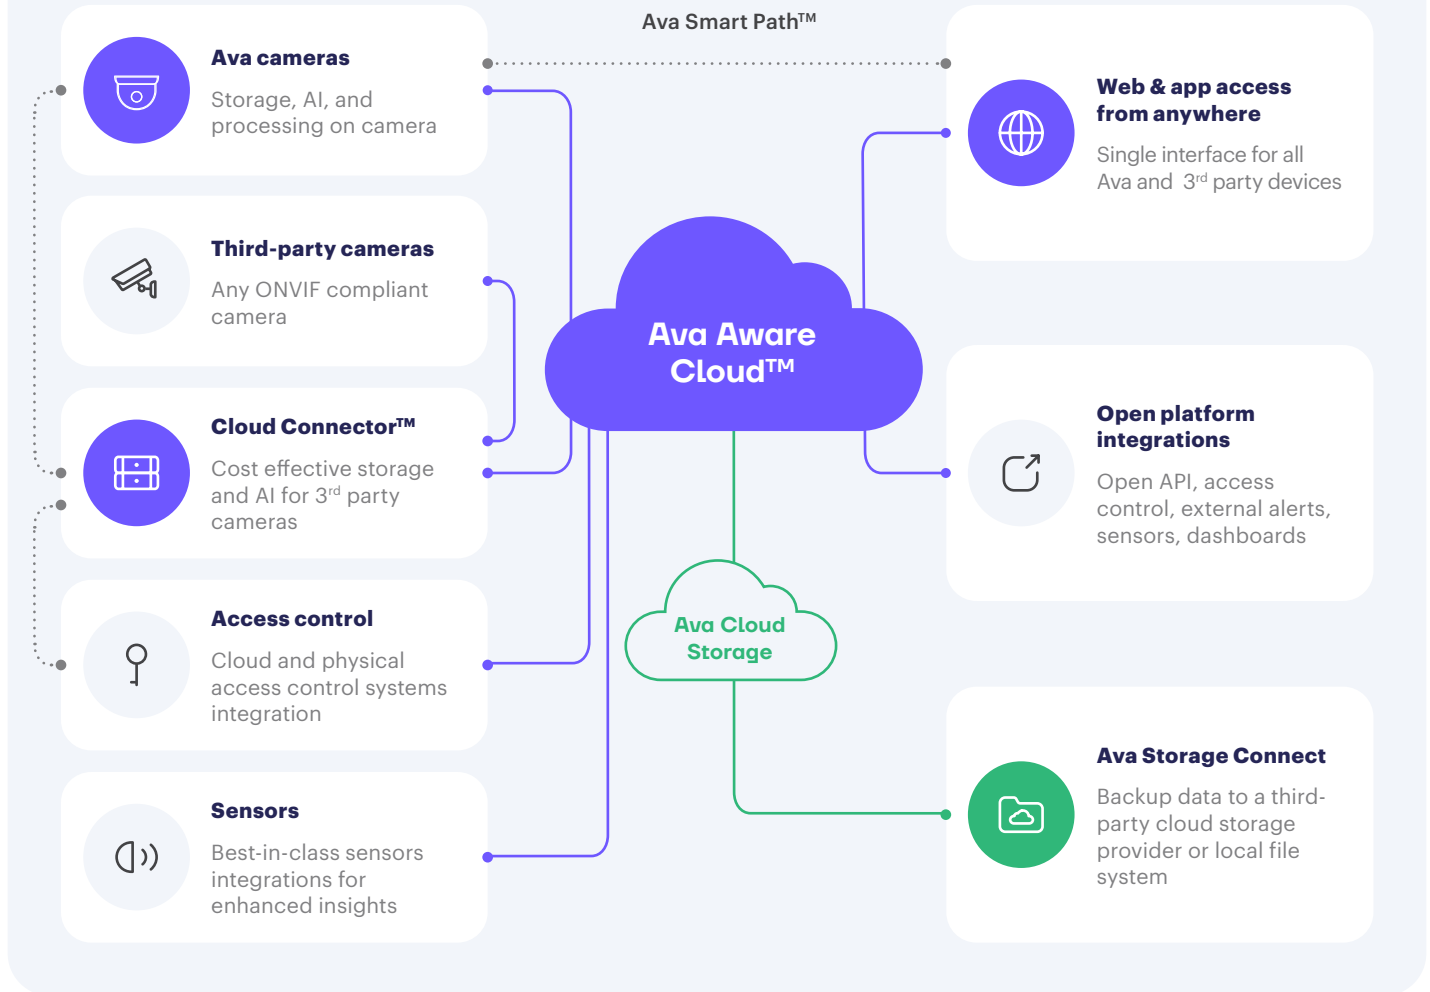

Conduct more accurate post-event investigations

Incredibly accurate with the ability to pick up data a human may not detect

How it works?

1. Use Ava Aware LPR with your existing security cameras, Ava Bullet, or Ava Dome
2. As traffic enters your property, Ava Aware LPR scans each vehicle and creates an event based on rules, categorizing the license plate into a searchable query
3. Events are identified on your Ava Aware dashboard
4. Access events allow you to automate gated entry by approving certain license plates to your lot or garage
5. Access any LPR events or alerts from your phone or computer

Drive-throughs

Protect your drive-through from vandalism and incidents by tracking vehicles and collecting data.

Why Ava

No rip and replace

Ava Aware LPR can layer onto your existing dome or bullet cameras, so you don't need to change your security system.

Decrease traffic jams

Have Ava Aware LPR scan and permit entry or exit to vehicles faster than a staffed security booth can.

Why Ava

Always ahead of the curve

Ava Aware LPR is software driven, so updates are automatic—you'll always have the most-recent firmware and features.

Why Ava

Open

The possibilities are endless with Ava. Use LPR to automate your security and entrances with intuitive machine learning and rule-set incorporation across many different systems.

How it works – the Ava Cloud Video Security architecture