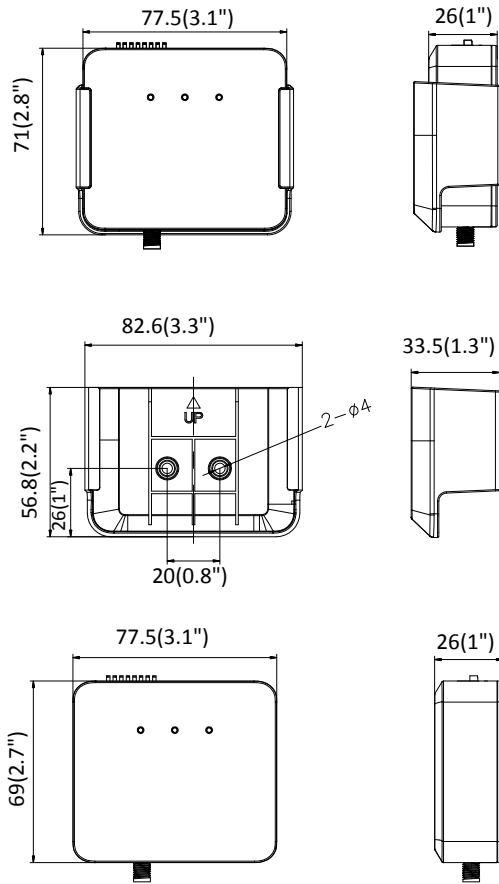

Material	Camera: Plastic Lens: Metal
Dimensions	Camera: 77.5 × 71 × 33.5 mm (3.1" × 2.8" × 1.3") L10: Ø26 × 32.7 mm (Ø1.0" × 1.3") L20: 37 × 26 × 15.1 mm (1.6" × 1.0" × 0.6") L30: Ø26 × 51.4 mm (Ø1.0" × 2.0")
Weight	Camera: 87 g (0.19 lbs.) With package: 220 g (0.49 lbs)

L10

L20

L30

*\*Connecting cable is included for each sensor unit*

## Dimension

Camera:

Unit: mm (inch)

Distributed by

**HIKVISION****Headquarters**

No.555 Qianmo Road, Binjiang District,  
Hangzhou 310051, China  
T +86-571-8807-5998  
overseasbusiness@hikvision.com

**Hikvision USA**  
T +1-909-895-0400  
sales.usa@hikvision.com