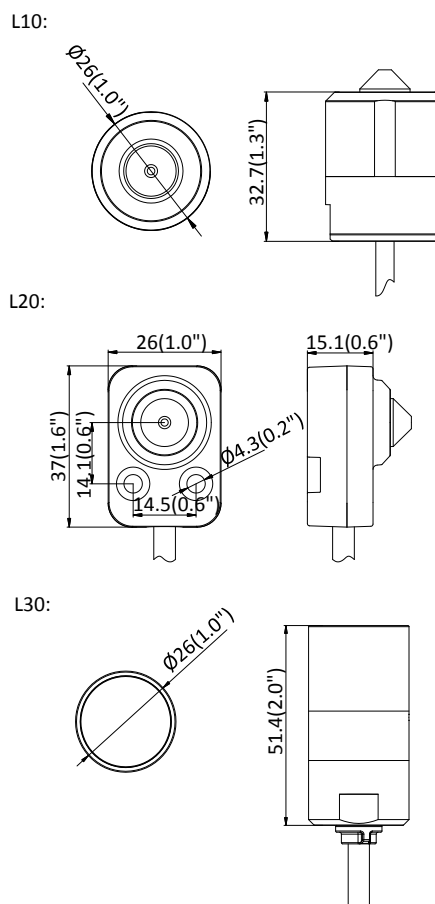

Material	Camera: Plastic Lens: Metal
Dimensions	Camera: 77.5 × 71 × 33.5 mm (3.1" × 2.8" × 1.3") L10: Ø26 × 32.7 mm (Ø1.0" × 1.3") L20: 37 × 26 × 15.1 mm (1.6" × 1.0" × 0.6") L30: Ø26 × 51.4 mm (Ø1.0" × 2.0")
Weight	Camera: 87 g (0.19 lbs.) With package: 220 g (0.49 lbs)

## Available Model

- DS-2CD6425G0-C1: main unit,
- DS-2CD6425G0-L10: one cylindrical lens,
- DS-2CD6425G0-L20: one block-shaped lens,
- DS-2CD6425G0-L30: one tube lens,
- DS-2CD6425G0-10: main unit with one cylindrical lens,
- DS-2CD6425G0-20: main unit with one block-shaped lens,
- DS-2CD6425G0-30: main unit with one tube lens

## Dimension

Camera:

Unit: mm (inch)

Distributed by

**HIKVISION****Headquarters**

No.555 Qianmo Road, Binjiang District,  
Hangzhou 310051, China  
T +86-571-8807-5998  
overseasbusiness@hikvision.com

**Hikvision USA**  
T +1-909-895-0400  
sales.usa@hikvision.com