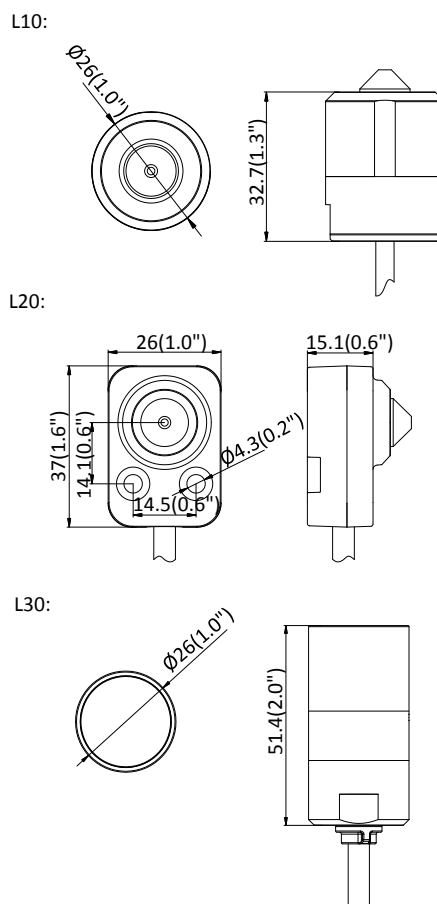

Material	Camera: Plastic Lens: Metal
Dimensions	Camera: 77.5 × 71 × 33.5 mm (3.1" × 2.8" × 1.3") L10: Ø26 × 32.7 mm (Ø1.0" × 1.3") L20: 37 × 26 × 15.1 mm (1.6" × 1.0" × 0.6") L30: Ø26 × 51.4 mm (Ø1.0" × 2.0")
Weight	Camera: 87 g (0.19 lbs.) With package: 220 g (0.49 lbs)

Available Model

- DS-2CD6425G0-C1: main unit,
- DS-2CD6425G0-L10: one cylindrical lens,
- DS-2CD6425G0-L20: one block-shaped lens,
- DS-2CD6425G0-L30: one tube lens,
- DS-2CD6425G0-10: main unit with one cylindrical lens,
- DS-2CD6425G0-20: main unit with one block-shaped lens,
- DS-2CD6425G0-30: main unit with one tube lens

L10

L20

L30

**Connecting cable is included for each sensor unit*

Dimension

Camera:

Unit: mm (inch)

Distributed by