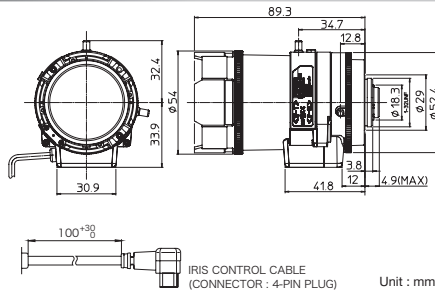

DV10x8SA-SA1

Applicable camera (model) **1 2/3 1/2 1/3 1/4**

10 x

Applicable to 1/2

Fuji
3MP

Vari-Focal Long Focal DC Auto Iris C Mount Metal Mount ND Filter Long Cable Aspherical Lens Large Aperture Ratio RoHS Compliant
VARI TELE DC C-mt METAL ND AT F1.4 RoHS

Focal Length (mm)	8 - 80 (10x)		
Iris Range	F1.4 - T360 (Equivalent to F360)		
Operation	Zoom	Manual	
	Focus	Manual	
	Iris	Auto (DC type)*1	
Angle of View (H x V)	1/2"	WIDE	44° 21' x 33° 25'
		TELE	4° 38' x 3° 30'
	1/3"	WIDE	33° 25' x 25° 06'
		TELE	3° 30' x 2° 38'
	1/4"	WIDE	25° 06' x 18° 51'
		TELE	2° 38' x 1° 59'
Angle of View (H x V)	1/2"	WIDE	48° 12' x 27° 21'
	TELE	2° 52' x 5° 02'	
Aspect Ratio 16:9	1/3"	WIDE	36° 22' x 20° 32'
	TELE	3° 48' x 2° 09'	
Focus Range (From the Lens Front) (m)	1/4"	WIDE	27° 21' x 15° 24'
	TELE	2° 52' x 1° 37'	
Mass (g)	160