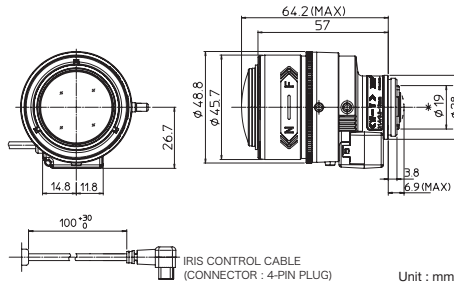

DV3.4x3.8SA-SA1

Applicable camera (model) **1 2/3 1/2 1/3 1/4**

3.4 x

Applicable to 1/2

Fuji
3MP

Vari-Focal Wide Angle Long Focal DC Auto Iris C Mount Metal Mount ND Filter Long Cable Aspherical Lens Large Aperture Ratio RoHS Compliant
VARI WIDE TELE DC C-mt METAL ND AT F1.4 RoHS

Focal Length (mm)	3.8 - 13 (3.4x)		
Iris Range	F1.4 - T360 (Equivalent to F360)		
Operation	Zoom	Manual	
	Focus	Manual	
	Iris	Auto (DC type)*1	
Angle of View (H x V)	1/2"	WIDE	97° 34' x 71° 47'
		TELE	28° 23' x 21° 18'
	1/3"	WIDE	71° 47' x 53° 15'
		TELE	21° 18' x 15° 59'
	1/4"	WIDE	53° 15' x 39° 41'
		TELE	15° 59' x 11° 59'
Angle of View (H x V)	1/2"	WIDE	107° 12' x 58° 10'
	TELE	30° 55' x 17° 25'	
Aspect Ratio 16:9	1/3"	WIDE	78° 34' x 43° 18'
	TELE	23° 12' x 13° 04'	
Focus Range (From the Lens Front) (m)	1/4"	WIDE	58° 10' x 32° 20'
	TELE	17° 25' x 9° 48'	
Mass (g)	80