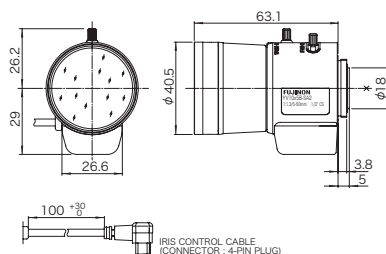

YV10x5B-SA2

Applicable camera (model) **1 2/3 1/2 1/3 1/4**

10 x

Applicable to 1/3

Vari-Focal Wide Angle Long Focal DC Auto Iris CS Mount Metal Mount ND Filter Long Cable Aspherical Lens Large Aperture Ratio RoHS Compliant
VARI WIDE TELE DC CS-mt METAL ND AT F1.3 RoHS

Focal Length (mm)	5 - 50(10x)		
Iris Range	F1.3 - T360 (Equivalent to F360)		
Operation	Zoom	Manual	
	Focus	Manual	
	Iris	Auto (DC type)*1	
Angle of View (H x V)	1/2"	WIDE	-
		TELE	-
	1/3"	WIDE	51° 59' x 39° 12'
		TELE	5° 24' x 4° 05'
	1/4"	WIDE	39° 12' x 29° 30'
		TELE	4° 05' x 3° 05'
Focus Range (From the Lens Front) (m)	∞ - 0.3		
Mass (g)	100		

* 1 : The iris automatically closes when the camera is turned off.

** Each of the above products is also available in long cable type (230 mm). ** Each of the above products is also available in manual type.