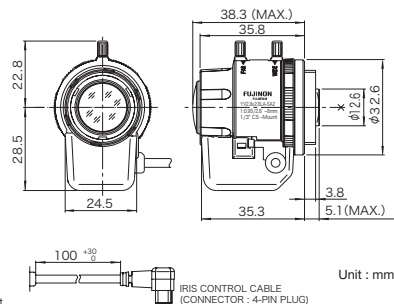

Focal Length (mm)	8 - 80 (10x)		
Iris Range	F1.4 - T360 (Equivalent to F360)		
Operation	Zoom	Manual	
	Focus	Manual	
	Iris	Auto (DC type)*1	
Angle of View (H x V)	1/2"	WIDE	44° 21' x 33° 25'
		TELE	4° 38' x 3° 30'
	1/3"	WIDE	33° 25' x 25° 06'
		TELE	3° 30' x 2° 38'
	1/4"	WIDE	25° 06' x 18° 51'
		TELE	2° 38' x 1° 59'
Angle of View (H x V)	1/2"	WIDE	48° 12' x 27° 21'
	TELE	2° 52' x 5° 02'	
Aspect Ratio 16:9	1/3"	WIDE	36° 22' x 20° 32'
	TELE	3° 48' x 2° 09'	
Focus Range (From the Lens Front) (m)	1/4"	WIDE	27° 21' x 15° 24'
	TELE	2° 52' x 1° 37'	
Mass (g)	160		

SD

YV2.8x2.8LA-SA2

Applicable camera (model) **1 2/3 1/2 1/3 1/4**

2.8 x

Applicable to 1/3

Vari-Focal Wide Angle DC Auto Iris CS Mount Metal Mount ND Filter Long Cable Aspherical Lens Large Aperture Ratio RoHS Compliant
VARI WIDE DC CS-mt METAL ND AT F0.95 RoHS

Focal Length (mm)	2.8 - 8(2.8x)		
Iris Range	F0.95 - T360 (Equivalent to F360)		
Operation	Zoom	Manual	
	Focus	Manual	
	Iris	Auto (DC type)*1	
Angle of View (H x V)	1/2"	WIDE	-
		TELE	-
	1/3"	WIDE	99° 52' x 73° 17'
		TELE	35° 14' x 26° 24'
	1/4"	WIDE	73° 17' x 54° 19'
		TELE	26° 24' x 19° 47'
Focus Range (From the Lens Front) (m)	∞ - 0.3		
Mass (g)	45		

Focal Length (mm)	5 - 50(10x)		
Iris Range	F1.3 - T360 (Equivalent to F360)		
Operation	Zoom	Manual	
	Focus	Manual	
	Iris	Auto (DC type)*1	
Angle of View (H x V)	1/2"	WIDE	-
		TELE	-
	1/3"	WIDE	51° 59' x 39° 12'
		TELE	5° 24' x 4° 05'
	1/4"	WIDE	39° 12' x 29° 30'
		TELE	4° 05' x 3° 05'
Focus Range (From the Lens Front) (m)	∞ - 0.3		
Mass (g)	100		