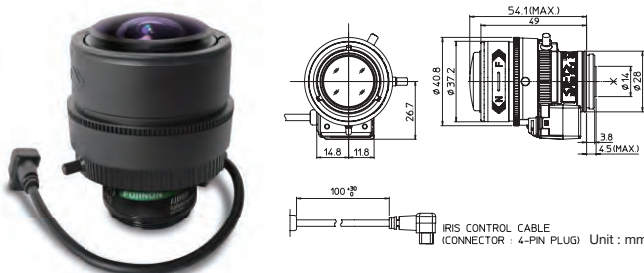

HD Vari-Focal Day&Night Lens

Day
Night

YV2.1x2.8SR4A-SA2

2.1x

Applicable camera (model) 1 2/3 1/2 1/3 1/4

Unit : mm

Vari-Focal Wide Angle DC Auto Iris CS Mount Metal Mount ND Filter Long Cable Aspherical Lens Large Aperture Ratio RoHS Compliant
VARI WIDE DC CS-mt METAL ND 230 AT F1.3 RoHS

HD 3MP

YV2.7x2.2SR4A-SA2

2.7x

Applicable to 1/2.7

Applicable camera (model) 1 2/3 1/2 1/2.7 1/3 1/4

Unit : mm

Vari-Focal Wide Angle DC Auto Iris CS Mount Metal Mount ND Filter Long Cable Aspherical Lens Large Aperture Ratio RoHS Compliant
VARI WIDE DC CS-mt METAL ND 230 AT F1.3 RoHS

HD 3MP

YV2.8x2.8SR4A-SA2

2.8x

Applicable to 1/2.7

Applicable camera (model) 1 2/3 1/2 1/2.7 1/3 1/4

Unit : mm

Vari-Focal Wide Angle DC Auto Iris CS Mount Metal Mount ND Filter Long Cable Aspherical Lens Large Aperture Ratio RoHS Compliant
VARI WIDE DC CS-mt METAL ND 230 AT F1.3 RoHS

HD 3MP

YV3x6SR4A-SA2

NEW

3x

Applicable to 1/2.7

Applicable camera (model) 1 2/3 1/2 1/2.7 1/3 1/4

Unit : mm

Vari-Focal DC Auto Iris CS Mount Metal Mount ND Filter Long Cable Aspherical Lens Large Aperture Ratio RoHS Compliant
VARI DC CS-mt METAL ND 230 AT F1.4 RoHS