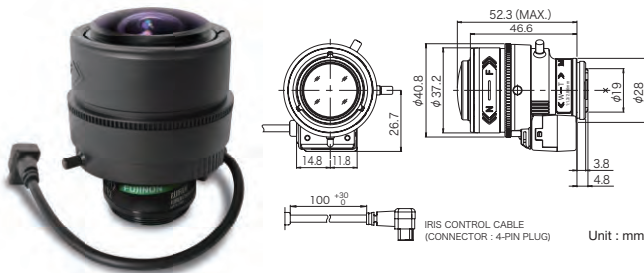

HD Vari-Focal Day&Night Lens

Day
Night

YV2.1x2.8SR4A-SA2

2.1x

Applicable camera (model) 1 2/3 1/2 1/3 1/4

Unit : mm

Vari-Focal Wide Angle DC Auto Iris CS Mount Metal Mount ND Filter Long Cable Aspherical Lens Large Aperture Ratio RoHS Compliant
VARI WIDE DC CS-mt METAL ND 230 AT F1.3 RoHS

HD 3MP

YV2.7x2.2SR4A-SA2

2.7x

Applicable to 1/2.7

Applicable camera (model) 1 2/3 1/2 1/2.7 1/3 1/4

Unit : mm

Vari-Focal Wide Angle DC Auto Iris CS Mount Metal Mount ND Filter Long Cable Aspherical Lens Large Aperture Ratio RoHS Compliant
VARI WIDE DC CS-mt METAL ND 230 AT F1.3 RoHS

HD 3MP

YV2.8x2.8SR4A-SA2

2.8x

Applicable to 1/2.7

Applicable camera (model) 1 2/3 1/2 1/2.7 1/3 1/4

Unit : mm

Vari-Focal Wide Angle DC Auto Iris CS Mount Metal Mount ND Filter Long Cable Aspherical Lens Large Aperture Ratio RoHS Compliant
VARI WIDE DC CS-mt METAL ND 230 AT F1.3 RoHS

HD 3MP

YV3x6SR4A-SA2

NEW

3x

Applicable to 1/2.7

Applicable camera (model) 1 2/3 1/2 1/2.7 1/3 1/4

Unit : mm

Vari-Focal DC Auto Iris CS Mount Metal Mount ND Filter Long Cable Aspherical Lens Large Aperture Ratio RoHS Compliant
VARI DC CS-mt METAL ND 230 AT F1.4 RoHS