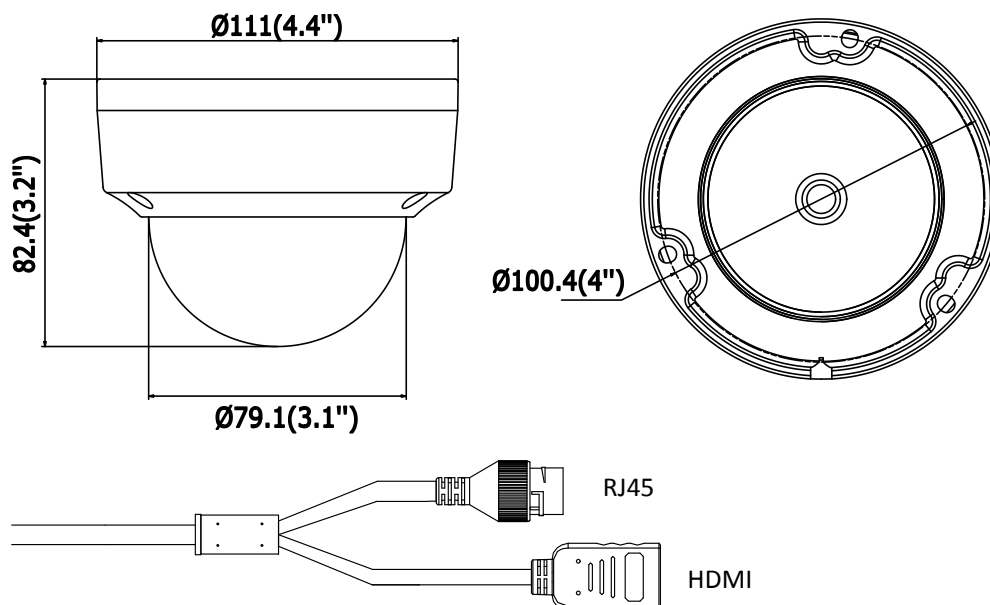

General Function	One-key Reset , Anti-Flicker, Heartbeat, Mirror, Password Protection, Privacy Mask, Watermark, IP Address Filter
Interface	
Communication Interface	1 RJ45 10M/100M self-adaptive Ethernet port
Video Output	1 HDMI, type A, female plug Max. output resolution 1920 × 1080
On-board Storage	Built-in microSD/SDHC/SDXC slot, up to 128 G
Smart Feature-set	
Behavior Analysis	Line crossing detection, intrusion detection, unattended baggage detection, object removal detection
Line Crossing Detection	Cross a pre-defined virtual line, up to 4 pre-defined virtual lines supported
Intrusion Detection	Enter and loiter in a pre-defined virtual region, up to 4 pre-defined virtual regions supported
Object Removal Detection	Objects removed from the pre-defined region, such as the exhibits on display.
Unattended Baggage Detection	Objects left over in the pre-defined region such as the baggage, purse, dangerous materials
Face Detection	Human face appears in the image can be detected and trigger linkage method
General	
Operating Conditions	-30 °C to +60 °C (-22 °F to +140 °F), humidity 95% or less (non-condensing)
Power Supply	PoE(802.3af, class 3), 6.5W
IR Range	Up to 30 m
Protection Level	IP67, IK10
Dimensions	Camera: Φ 111 × 82.4 mm (Φ 4.4" × 3.2") Package: 134 × 134 × 108 mm (5.27" × 5.27" × 4.25")
Weight	500 g (1.1 lb.)

Available Models

DS-2CD2125FWD-IM

Dimensions and Cable

Unit: mm

Accessories

Inclined ceiling mount
DS-1259ZJ

Wall mount
DS-1272ZJ-110

Wall mount + junction box
DS-1272ZJ-110B