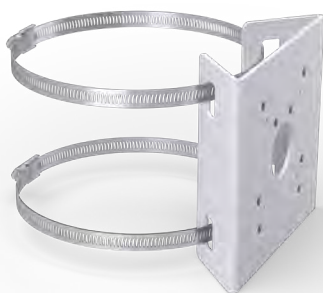

POLE BRACKET

ACC-POL-BRA-B | ACC-POL-BRA-W

AVA POLE BRACKET

Use the pole bracket for sturdy camera installations on poles. Mount the camera directly to the bracket or use a compatible mounting arm.

SPECIFICATIONS

Material:	Aluminum
Surface treatment:	Powder coat
Color:	Black, White
Weight:	350g
Box dimensions:	234x169x115mm
The box includes:	Pole bracket, stainless steel straps, stainless steel fasteners for compatible mounts and cameras
Min. pole diameter:	Ø75mm [3in]
Max. pole diameter:	165mm [6.5in]*
Compatible with:	Dome, 360, Bullet, Mounting arm

*When using longer straps the bracket can be mounted to larger poles.

Technical drawings