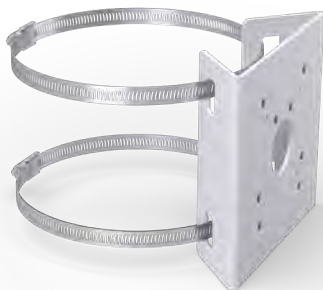

POLE BRACKET

ACC-POL-BRA-B | ACC-POL-BRA-W

AVA POLE BRACKET

Use the pole bracket for sturdy camera installations on poles. Mount the camera directly to the bracket or use a compatible mounting arm.

SPECIFICATIONS

Material:	Aluminum
Surface treatment:	Powder coat
Color:	Black, White
Weight:	350g
Box dimensions:	234x169x115mm
The box includes:	Pole bracket, stainless steel straps, stainless steel fasteners for compatible mounts and cameras
Min. pole diameter:	Ø75mm [3in]
Max. pole diameter:	165mm [6.5in]*
Compatible with:	Dome, 360, Bullet, Mounting arm

*When using longer straps the bracket can be mounted to larger poles.

Technical drawings