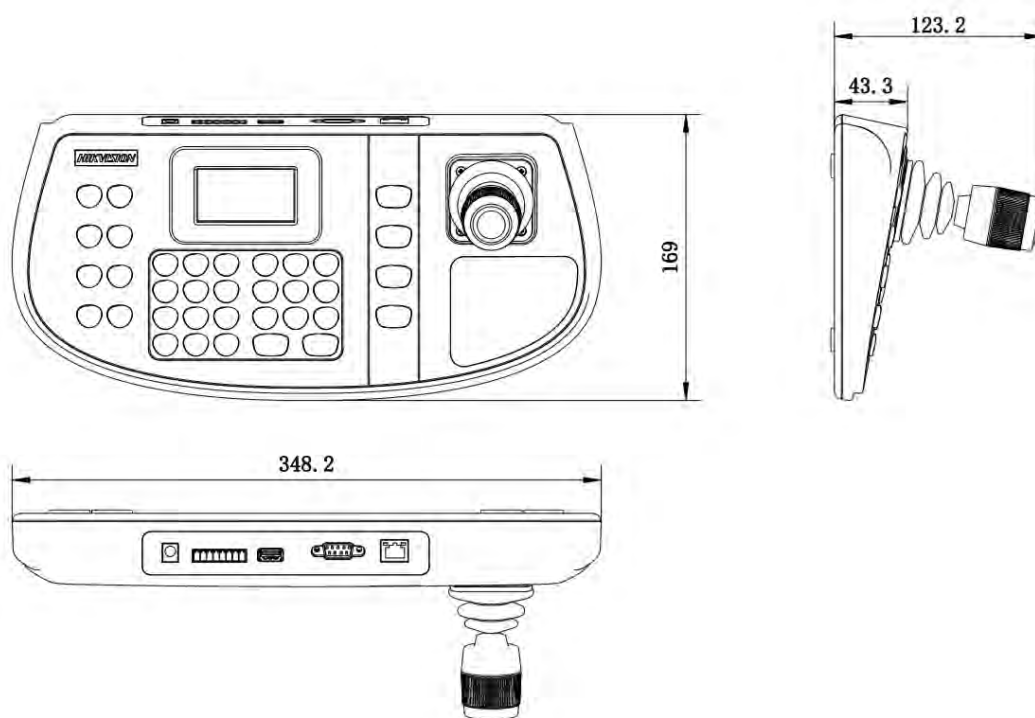

▪ **Dimension**

Unit: mm

Headquarters

No.555 Qianmo Road, Binjiang District,
Hangzhou 310051, China
T +86-571-8807-5998
www.hikvision.com

Follow us on social media to get the latest product and solution information.