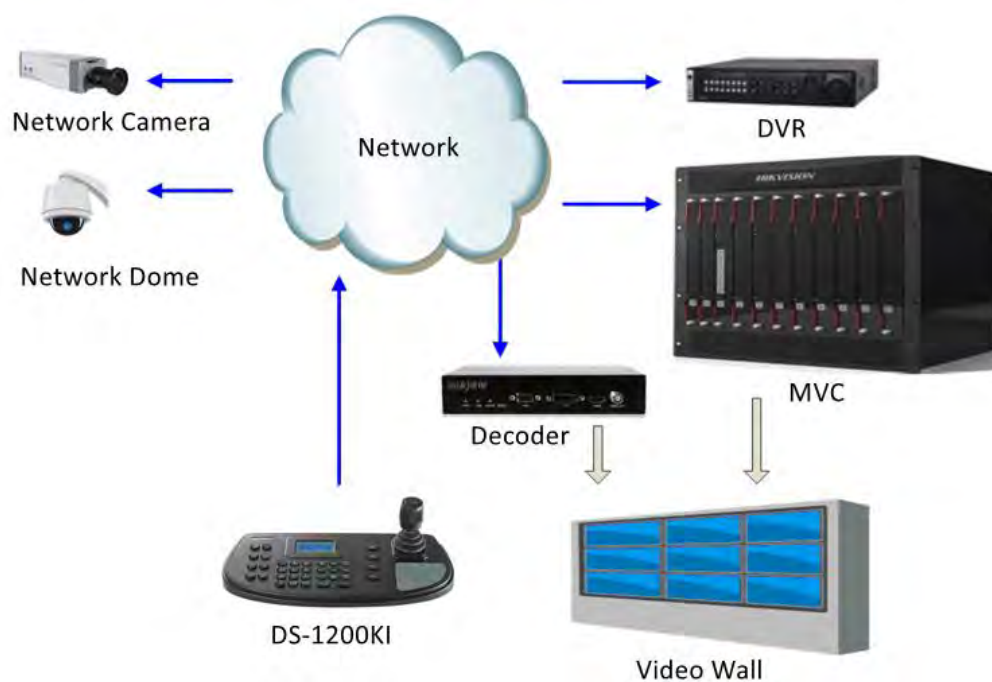

▪ Specification

Model	DS-1200KI	
Device Parameter	Display	128 × 64 dot-matrix screen
	Control Method	Network control, serial control
	Power Supply	12 VDC
	Consumption	≤ 4.7 W
	Dimension	348.2 mm × 169 mm × 123.2 mm (13.7 inch × 6.65 inch × 4.85 inch) (L × W × H)
	Weight	1.6 kg (3.53 lb.)
	Compatible System	Linux system
Environmental Parameter	Working Temperature	-10 °C to 55 °C (14 °F to 131 °F)
	Working Humidity	10% to 90%
External Interface	Network	RJ45 10 M/100 M self-adaptive Ethernet interface × 1
	Wi-Fi	Not supported
	Serial Port	RS-232 × 1, RS-485 × 1, RS-422 × 1
	Joystick	4-axis single button joystick
	USB Interface	USB 2.0 × 1

▪ Typical Application

▪ Available Model

DS-1200KI

Headquarters

No.555 Qianmo Road, Binjiang District,
Hangzhou 310051, China
T +86-571-8807-5998
www.hikvision.com

Follow us on social media to get the latest product and solution information.