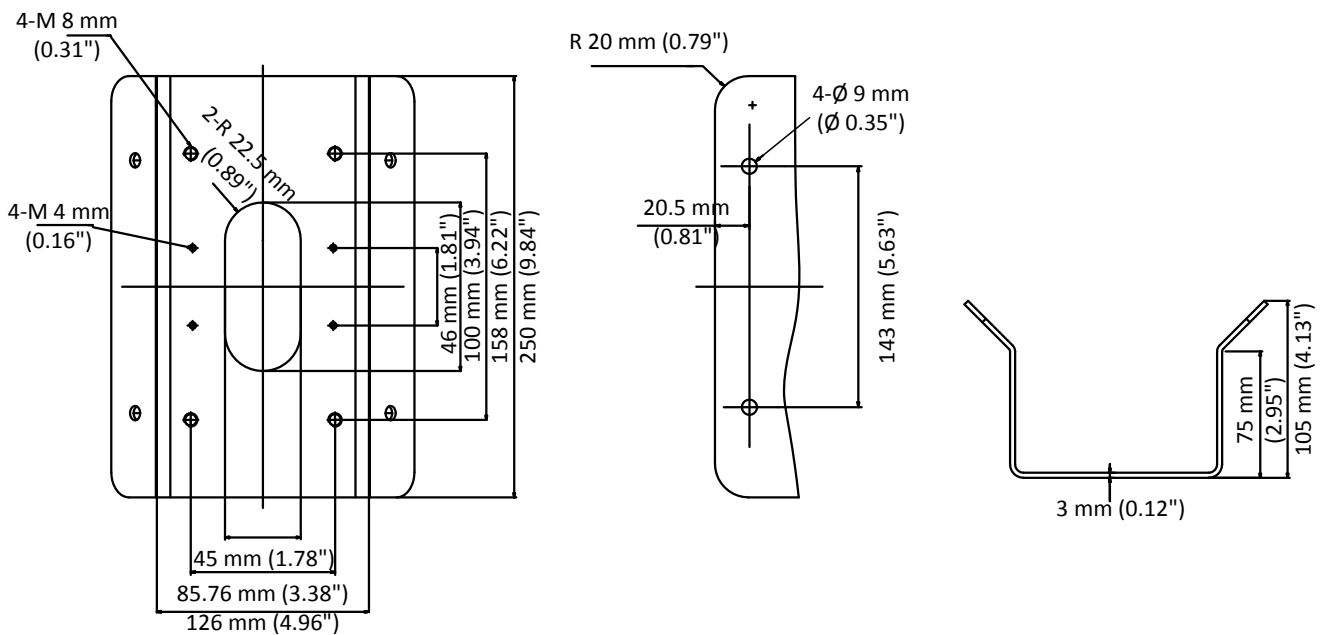

DS-1476ZJ-SUS

Corner Mount

Feature

- Stainless steel material with surface spray treatment
- Extends camera's field of view

Dimension

Available Model

DS-1476ZJ-SUS

Parameter

Model	DS-1476ZJ-SUS
Parameters	Corner Mount
Appearance	Hikvision White
Material	Stainless Steel
Dimension	250 mm × 126 mm × 105 mm (9.84" × 4.96" × 4.13")
Weight	2280 g (5.03 lb.)

Note

- Waterproof rubber is necessary for the outdoor application.
- The wall must be capable of supporting at least 3 times as much as the total weight of the camera and the mount.
- The mount's maximum load capacity is 10 Kg (22 lb.).