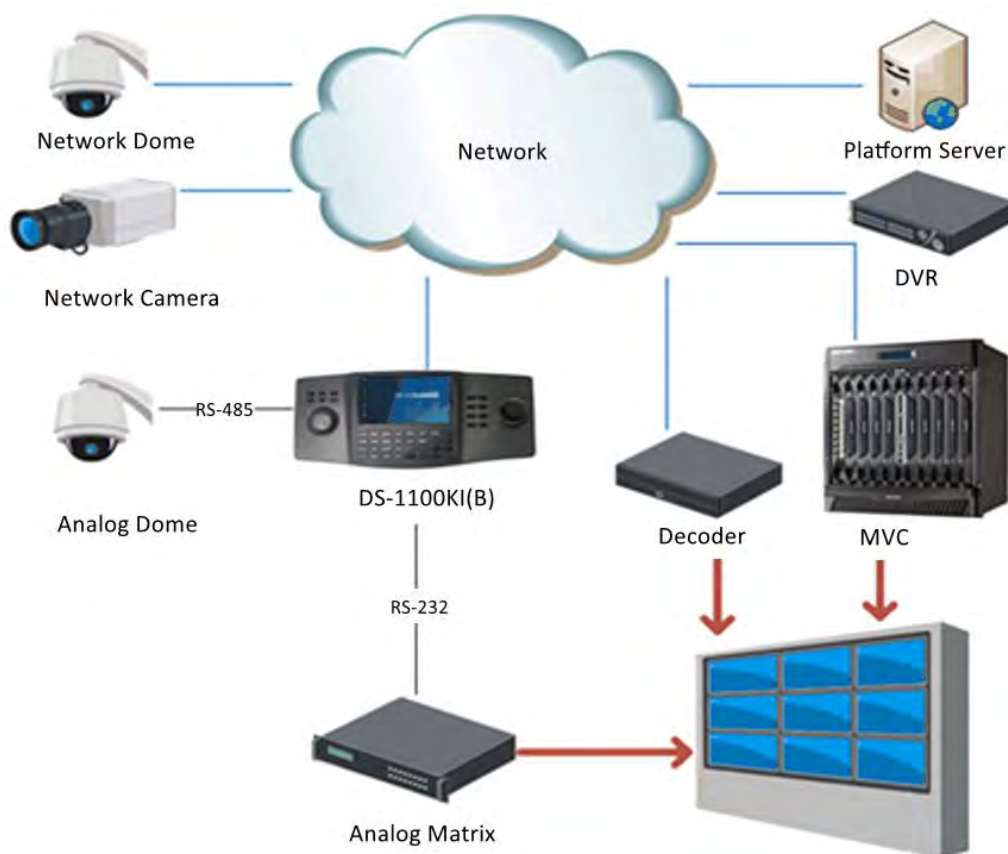

▪ Specification

Model		DS-1100KI(C)
Device Parameter	Display	7 inch LCD
	Control Method	Network method, serial control
	Power Supply	12 VDC
	Consumption	≤ 15 W
	Dimension	435 mm × 193 mm × 110 mm (17.13 inch × 7.60 inch × 4.33 inch) (L × W × H)
	Weight	2 kg (4.41 lb.)
	Compatible System	Linux system
Decoding Parameter	Performance	4 × 1080p
Environmental Parameter	Working Temperature	-10 °C to 55 °C (14°F to 131°F)
	Working Humidity	10% to 90%
External Interface	Network	RJ45 100 M/1000 M self-adaptive Ethernet interface × 1
	Wi-Fi	Not supported
	Serial Port	RS-485, RS-422
	Two-Way Audio Input	3.5 mm stereo, supporting the audio communication
	Two-Way Audio Output	3.5 mm stereo, supporting the audio communication
	Joystick	4-axis single button joystick
	USB Interface	USB 2.0 × 1

▪ Typical Application

Headquarters

No.555 Qianmo Road, Binjiang District,
Hangzhou 310051, China
T +86-571-8807-5998
www.hikvision.com

Follow us on social media to get the latest product and solution information.