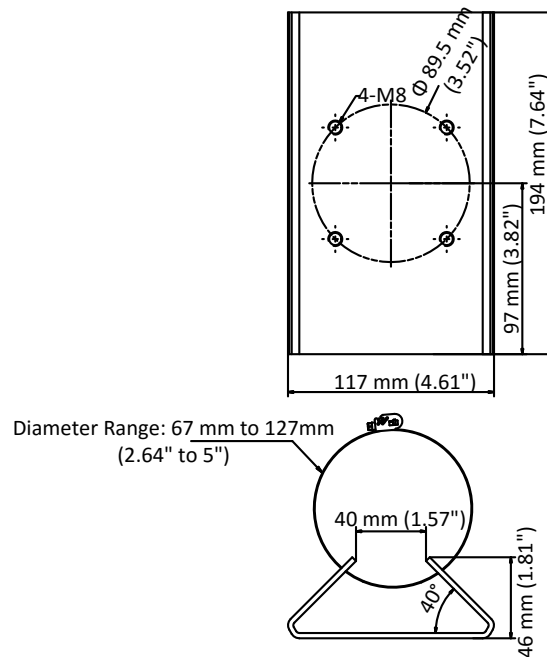

DS-1673ZJ

Horizontal Pole Mounting Bracket for PanoVu & Speed Dome

Feature

- Stainless steel with surface spray treatment
- The bracket formed by one piece stainless steel ensures the reliable structure
- Adjustable diameter from 67 mm to 127 mm

Dimension

Available Model

DS-1673ZJ

Parameter

Model	DS-1673ZJ
Parameters	Horizontal Pole Mounting Bracket for PanoVu & Speed Dome
Appearance	Hikvision White
Material	Stainless Steel
Dimension	Φ 67 mm to 127 mm × 194 mm (2.64" to 5" × 7.64")
Weight	1060 g (2.34 lb.)

Note

- Cooperate with the pendant mounting bracket, when using this bracket.
- The waterproof rubber is necessary for the outdoor application.
- The pole must be capable of supporting at least 3 times as much as the total weight of the camera and the bracket.
- The bracket's maximum load capacity is 20 Kg (44 lb.).