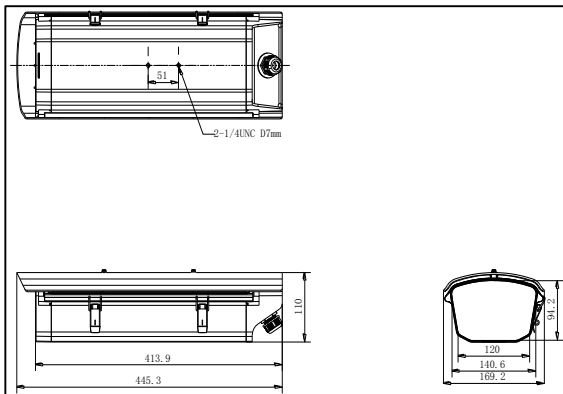

DS-1331HZ-C

Outdoor Housing

Features:

- Adopt side-cover design for convenient installation and maintenance.
- Adopt stainless steel dual-hasps design, water-proof up to IP 67
- Partial glass silk print to protect imaging area
- Built-in automatic temperature control system to ensure stable running.

Order Model:

DS-1331HZ-C

Dimension:

Parameter:

Parameters	Model	DS-1331HZ-C
		Outdoor Housing
Produce features		Contain fan, suitable for high temperature environment
Working temperature		-20°C ~ +60°C, Humidity 95% or less (non-condensing)
Automatic temperature control range		Without heating Fan on: 45°±5°C Fan off: 35°±5°C
Power		DC12V
Power consumption		Fan: 4W
Protection level		IP67
Material		Main: aluminum alloy Window: glass
Dimension(mm)		455.3×169.2×110
Matching power supply		DC12V 2A Power pack
Weight		1900g