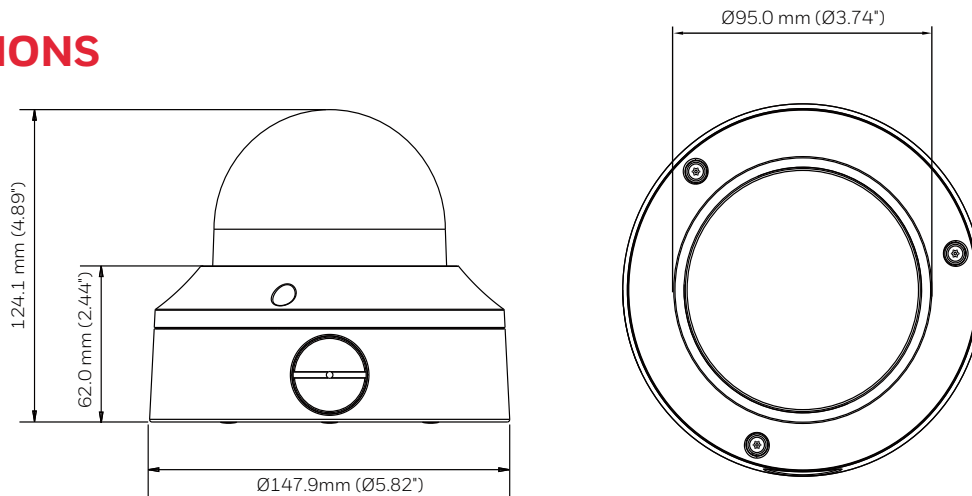

70 SERIES 8MP NETWORK OUTDOOR DOME CAMERA

SYSTEM COMPATIBILITY

Pro-Watch NVR	Up to 256 IP Channels RAID5/6 Enterprise NVR
Maxpro NVR PE	Up to 128 IP Channels RAID5/6 Enterprise NVR
Maxpro NVR SE	Up to 64 IP Channels System NVR
Maxpro NVR XE	Up to 16 IP Channels System NVR
Maxpro NVR Software	Up to 128 IP Channels Recording Software
Adpro NVR Fasttrace 2E	Up to 32 IP Channels with up to 32 VA Channels NVRs
Adpro NVR iFT-E	Up to 32 IP Channels with up to 32 VA Channels NVRs
Adpro NVR iFT	Up to 32 IP Channels or 16 IP Channels with up to 16 VA Channels NVRs
Adpro NVR iFT Gateway	4 IP Channels + 4 VA Channels
Honeywell DVM	Supported with Honeywell DVM R700 , DVM R620
30 Series NVR	Integration with 30 Series NVR

OPTIONAL MOUNTS AND ACCESSORIES

HA60WLM4	Wall mount bracket for 4 inch dome, white
HA60PMC4	Pendent Mount Apapter, 1.5NPT(outside), 3/4NPT (inside)
HA60WIF	Wifi dongle and USB adapter for camera configuration
HA70RPG	70s Dome camera rubber kit
HA70SB4	70s Dome camera Smoked Bubble
HA70ICK	In-ceiling mount bracket for 70S Dome

ORDERING

HC70W48R2	8MP Network IR Rugged Dome Camera, TDN, WDR, 1/2.7" CMOS, 3.6-11mm MFZ, 22IR LEDs, H.265, PoE, IP66/IP67/IK10, NDAA Compliant
HV70LPRL1	Honeywell License Plate recognition L1, Stop & Go
HV70LPRL2	Honeywell License Plate recognition L2, Up to Speed 30mph
HV70LPRL3	Honeywell License Plate recognition L3, Up to Speed 80mph

DIMENSIONS

For more information

buildings.honeywell.com/security

Honeywell Commercial Security

715 Peachtree St. NE
Atlanta, GA 30308
1.800.323.4576
www.honeywell.com

ONVIF and the ONVIF logo are trademarks of ONVIF Inc.
HEVC Advance logo is a trademark of HEVC Advance
Honeywell reserves the right, without notification, to
make changes in product design or specifications.

HSV-HC70W48R2-01-US(1121)DS-Y
© 2021 Honeywell International Inc.

Honeywell